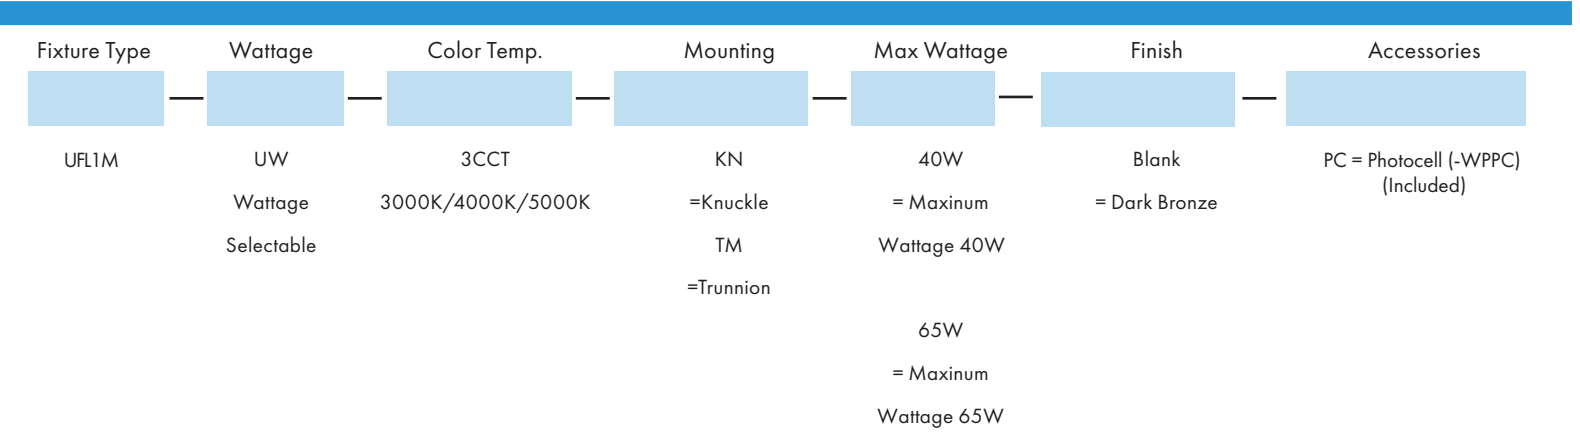

UFL1M Series

Wattage Selectable & 3CCT Flood Light

Fixture Type:
Project Name:
Location:
Date:

Features

- Wattage selectable 14W/21W/29W/40W or 27W/41W/54W/65W
- Adjustable color temperature 3000K/4000K/5000K
- One piece die-cast aluminum housing with tempered glass lens
- NEMA Beam spread of 7H x 7V
- Integrated visor that cover can reduce glare.
- Photocell pre-installed, shorting cap come with it for disable the photocell function.
- Two mounting options 1/2" knuckle mount and trunnion mount for the small & medium size Slipfitter and trunnion mount for the large size.
- Suitable for wet locations.

Medium 40W/65W

Product Performance Standard

Nema Type:	7H x 7V	Power Factor	90%
Weight	7LB	Life Span	50,000 Hrs
IP Rate	IP65	Dimmable	1-10V Dimmable
Color Temp	3CCT 30/40/50K	Efficacy	Up to 150 lm/W
CRI	70	Warranty	5 Years
Input Voltage	120-277V	Ambient Operation Temperature	-40C° (-40°F) ~ 40° (104°F)

Ordering Guide

Example: UMFL1-U0W3CCT-KN-40W-PC

UFL1 M Series

Wattage Selectable & 3CCT Flood Light

Fixture Type:
Project Name:
Location:
Date:

Mounting Options:

1/2" Knuckle Mount

Trunnion Mount