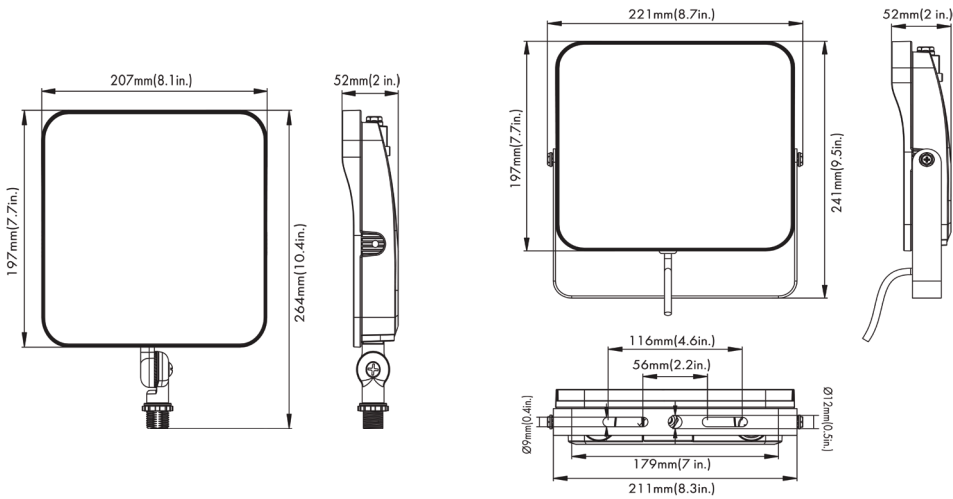

UFL1M Series

Wattage Selectable & 3CCT Flood Light

Fixture Type:
Project Name:
Location:
Date:

Features

- Wattage selectable 14W/21W/29W/40W or 27W/41W/54W/65W
- Adjustable color temperature 3000K/4000K/5000K
- One piece die-cast aluminum housing with tempered glass lens
- NEMA Beam spread of 7H x 7V
- Integrated visor that cover can reduce glare.
- Photocell pre-installed, shorting cap come with it for disable the photocell function.
- Two mounting options 1/2" knuckle mount and trunnion mount for the small & medium size Slipfitter and trunnion mount for the large size.
- Suitable for wet locations.

Ordering Guide

Example: UMFL1-U0W3CCT-KN-40W-PC

UFL1 M Series

Wattage Selectable & 3CCT Flood Light

Fixture Type:
Project Name:
Location:
Date:

Mounting Options:

1/2" Knuckle Mount

Trunnion Mount

(40W/65W)

Dimension:

40W/65W

Performance Data

UFL1 M-UW3CCT-40W

	3000K		4000K		5000K	
WATTAGE	LUMEN	EFFICACY	LUMEN	EFFICACY	LUMEN	EFFICACY
40W	5650lm	137lm/W	5700lm	142lm/W	5800lm	145lm/W
30W	4380lm	146lm/W	4400lm	146lm/W	4542lm	151lm/W
21W	3200lm	152lm/W	3250lm	154lm/W	3356lm	159lm/W
14W	2250lm	160lm/W	2280lm	162lm/W	2327lm	166lm/W