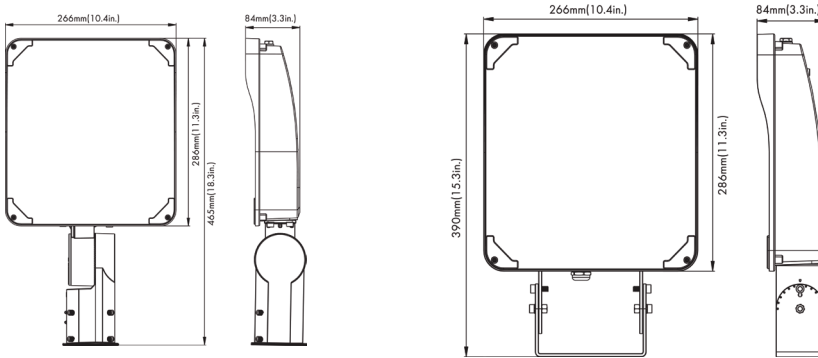

Large 90W/120W

Ordering Guide

Example: ULFL1-UW3CCT-SP-90W-PC

Fixture Type	Wattage	Color Temp.	Mounting	Max Wattage	Finish	Accessories
UFL1L	UW Wattage Selectable	3CCT 3000K/4000K/5000K	SP =Slipfitter YK =York Mount	90W = Maximum Wattage 90W 120W = Maximum Wattage 120W	Blank = Dark Bronze	PC = Photocell (-WPPC) (Included)

UFL1L Series

Wattage Selectable & 3CCT Flood Light

Fixture Type:
Project Name:
Location:
Date:

Mounting Options:

York Mount

Slipfitter Mount

(90W/120W)

Dimension: