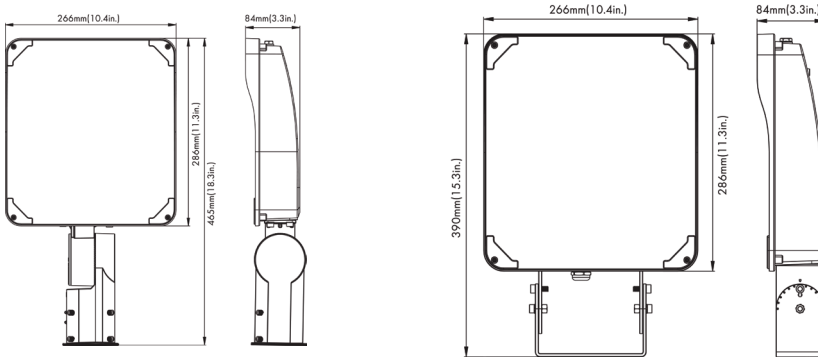

Updated: 1-11-2024

ULFL1 Series

Wattage Selectable & 3CCT Flood Light

Fixture Type:

Project Name:

Location:

Date:

Mounting Options:

York Mount

Slipfitter Mount

(90W/120W)

Dimension:

90W/120W

Performance Data

ULFL1-UW3CCT-90W

	3000K		4000K		5000K	
WATTAGE	LUMEN	EFFICACY	LUMEN	EFFICACY	LUMEN	EFFICACY
90W	13100lm	145lm/W	13200lm	146lm/W	13500lm	150lm/W
67W	9800lm	146lm/W	9850lm	147lm/W	10535lm	157lm/W
50W	7900lm	158lm/W	8000lm	160lm/W	8144lm	162lm/W
33W	5100lm	154lm/W	5200lm	157lm/W	5490lm	166m/W