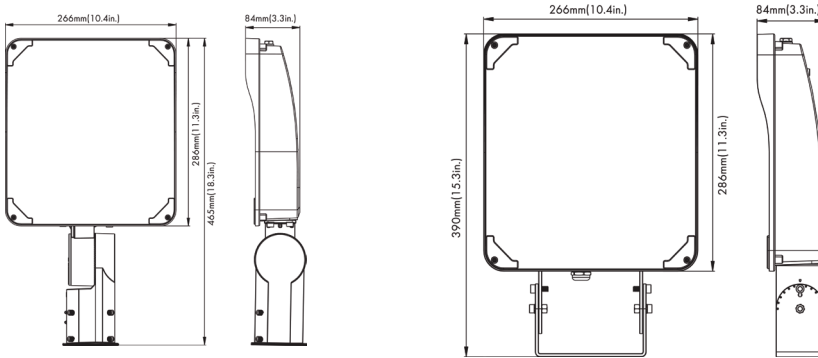

ULFL1 Series

Wattage Selectable & 3CCT Flood Light

Fixture Type:
Project Name:
Location:
Date:

Mounting Options:

York Mount

Slipfitter Mount

(90W/120W)

Dimension: