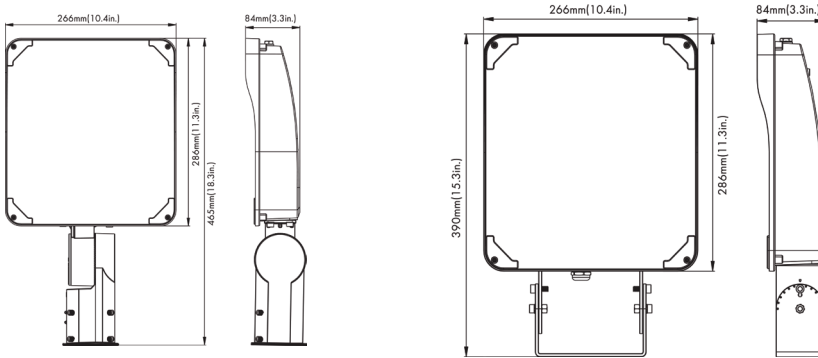

Updated: 1-11-2024

ULFL1 Series

Wattage Selectable & 3CCT Flood Light

Fixture Type:
Project Name:
Location:
Date:

Mounting Options:

York Mount

Slipfitter Mount

(90W/120W)

Dimension:

90W/120W

Performance Data

ULFL1-UW3CCT-90W

	3000K		4000K		5000K	
WATTAGE	LUMEN	EFFICACY	LUMEN	EFFICACY	LUMEN	EFFICACY
90W	13100lm	145lm/W	13200lm	146lm/W	13500lm	150lm/W
67W	9800lm	146lm/W	9850lm	147lm/W	10535lm	157lm/W
50W	7900lm	158lm/W	8000lm	160lm/W	8144lm	162lm/W
33W	5100lm	154lm/W	5200lm	157lm/W	5490lm	166m/W