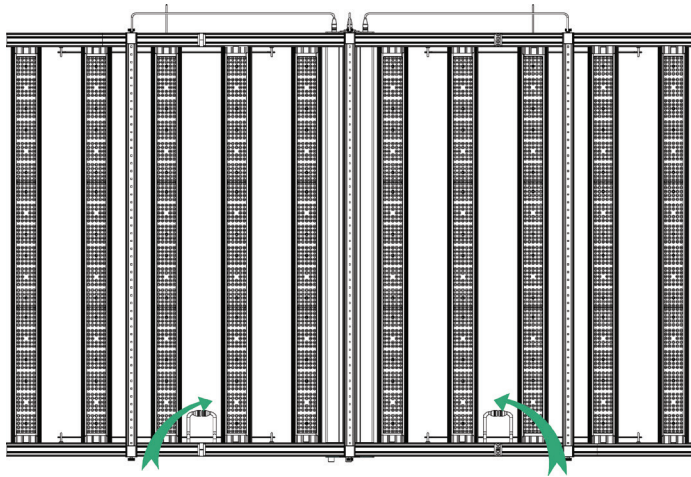

GL1 Series

LED GROW LIGHT WITH UV

Fixture Type:
Project Name
Location:
Date:

Photometry

24" 2ft 60cm

Dimensions

UNIT: mm

GL1 Series

LED GROW LIGHT WITH UV

Fixture Type:
Project Name
Location:
Date:

Full Spectrum

Full Spectrum

10-bar aluminum design for efficient heat dissipated

Installation

1. Unfold the light fixture.

1. Hang the light, plug and play.