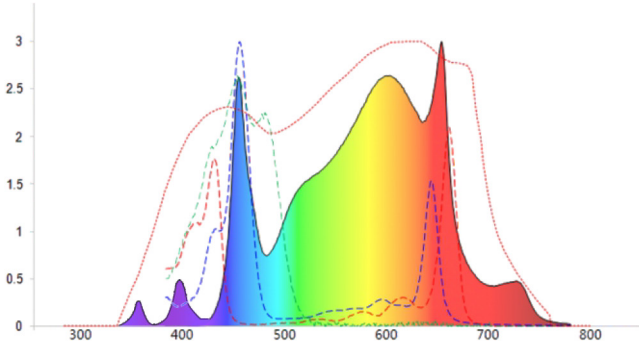

GL1 Series

LED GROW LIGHT WITH UV

Fixture Type:
Project Name
Location:
Date:

Photometry

24" 2ft 60cm

Dimensions

UNIT: mm

GL1 Series

LED GROW LIGHT WITH UV

Fixture Type:
Project Name
Location:
Date:

Full Spectrum

Full Spectrum

10-bar aluminum design for efficient heat dissipated

Installation

1. Unfold the light fixture.

1. Hang the light, plug and play.