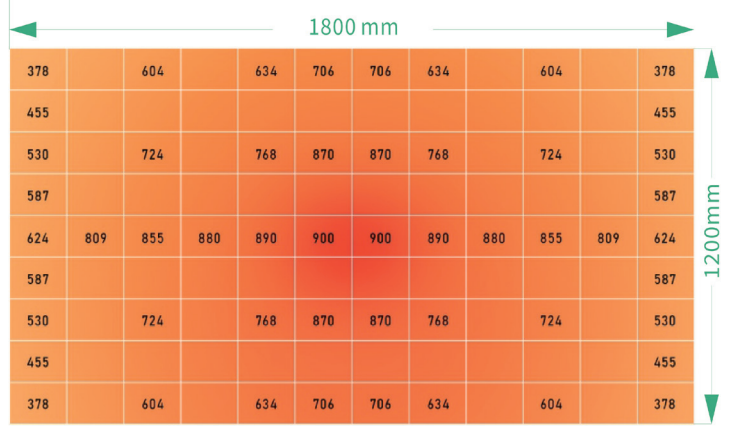

Product Performance Standard

AC Input power	1000W/10 bars	IP Rating	IP65
PPE	2.8 umol/J	Beam Angle	120 degree
PPF	2800 umol/s	Mounting Height	6"-48"
Dimming	0-10V+RJ14 Controller	THD	<10%
Ratio	Full Spectrum;red white+IR	Warranty	5 Years
Input Voltage	120-277V/277-480V	Ambient Operation Temperature	-20C°~ 40C°

Ordering Guide

Example: GL1-1000W-UV

FIXTURE TYPE

WATTAGE

UV Capable

GL1

1000W
=1000Watts

UV=
50W UV Light

GL1 Series

LED GROW LIGHT WITH UV

Fixture Type:
Project Name
Location:
Date:

Photometry

24" 2ft 60cm

Dimensions

UNIT: mm

GL1 Series