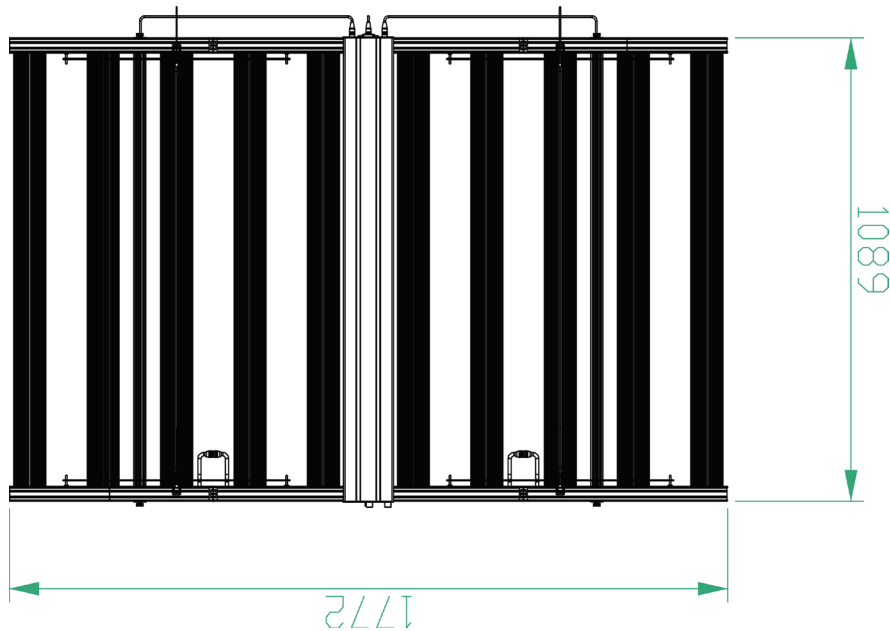

Ordering Guide

Example: GL1-1000W-UV

FIXTURE TYPE

WATTAGE

UV Capable

GL1

1000W
=1000Watts

UV=
50W UV Light

GL1 Series

LED GROW LIGHT WITH UV

Fixture Type:
Project Name
Location:
Date:

Photometry

24" 2ft 60cm

Dimensions

UNIT: mm

GL1 Series

LED GROW LIGHT WITH UV

Fixture Type:
Project Name
Location:
Date:

Full Spectrum

Full Spectrum

10-bar aluminum design for efficient heat dissipated

Installation

1. Unfold the light fixture.

1. Hang the light, plug and play.