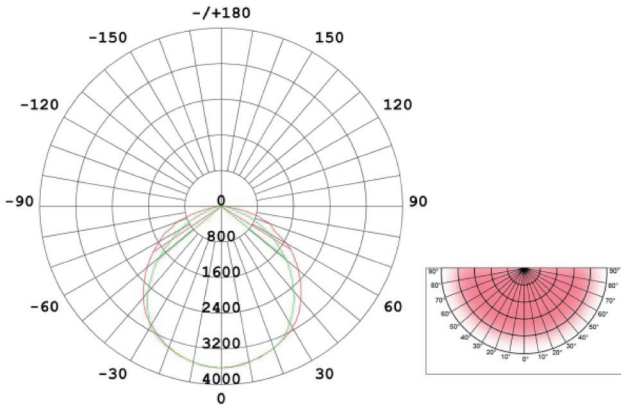

Product Performance Standard

AC Input power	1000W/10 bars	IP Rating	IP65
PPE	2.8 umol/J	Beam Angle	120 degree
PPF	2800 umol/s	Mounting Height	6"-48"
Dimming	0-10V+RJ14 Controller	THD	<10%
Ratio	Full Spectrum;red white+IR	Warranty	5 Years
Input Voltage	120-277V/277-480V	Ambient Operation Temperature	-20C°~ 40C°

Ordering Guide

Example: GL1-1000W-UV

FIXTURE TYPE

WATTAGE

UV Capable

GL1

1000W
=1000Watts

UV=
50W UV Light

GL1 Series

LED GROW LIGHT WITH UV

Fixture Type:
Project Name
Location:
Date:

Photometry

24" 2ft 60cm

Dimensions

UNIT: mm

GL1 Series