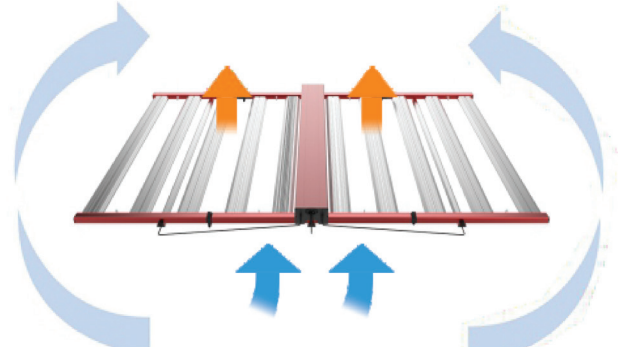

GL1 Series

LED GROW LIGHT WITH UV

Fixture Type:
Project Name:
Location:
Date:

Features

The GLUV series LED grow light features a full-spectrum light, similar to the sun to provide high efficient lighting from seeding to harvest. It is an ideal choice for hobbyists and commercial growers. GL1 series is specially designed for commercial indoor horizontal and vertical growing environments, saving electric cost, releasing maximum PAR efficiency & uniform lighting distribution with great yield. The 3 times folding structure design makes the growing light more flexible, smallest package, and more simple to install, just plug and play. Single knob+RJ14 port for dimmer and timer. Multi-light connection with unified dimming is especially beneficial for large areas of indoor growing and commercial planting.

Ordering Guide

Example: GL1-1000W-UV

FIXTURE TYPE

WATTAGE

UV Capable

GL1

1000W
=1000Watts

UV=
50W UV Light

GL1 Series

LED GROW LIGHT WITH UV

Fixture Type:
Project Name
Location:
Date:

Photometry

24" 2ft 60cm

Dimensions

UNIT: mm

GL1 Series

LED GROW LIGHT WITH UV

Fixture Type:
Project Name
Location:
Date:

Full Spectrum

Full Spectrum

10-bar aluminum design for efficient heat dissipated

Installation

1. Unfold the light fixture.

1. Hang the light, plug and play.