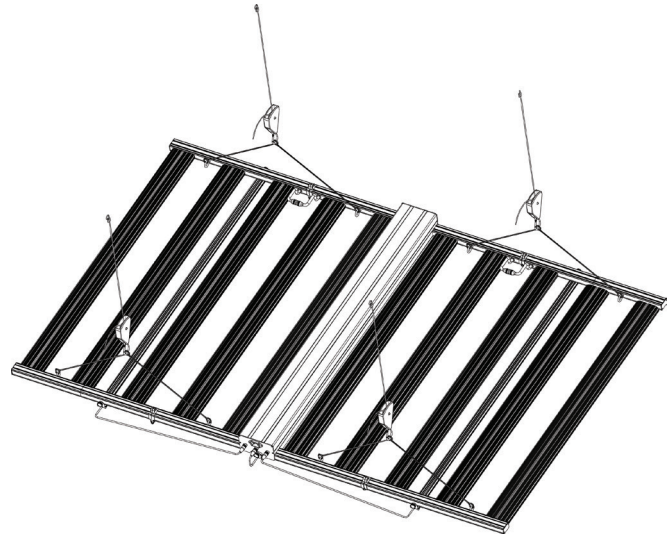

GL1 Series

LED GROW LIGHT WITH UV

Fixture Type:
Project Name:
Location:
Date:

Features

The GLUV series LED grow light features a full-spectrum light, similar to the sun to provide high efficient lighting from seeding to harvest. It is an ideal choice for hobbyists and commercial growers. GL1 series is specially designed for commercial indoor horizontal and vertical growing environments, saving electric cost, releasing maximum PAR efficiency & uniform lighting distribution with great yield. The 3 times folding structure design makes the growing light more flexible, smallest package, and more simple to install, just plug and play. Single knob+RJ14 port for dimmer and timer. Multi-light connection with unified dimming is especially beneficial for large areas of indoor growing and commercial planting.

GL1 Series

LED GROW LIGHT WITH UV

Fixture Type:
Project Name
Location:
Date:

Photometry

24" 2ft 60cm

Dimensions

UNIT: mm

GL1 Series

LED GROW LIGHT WITH UV

Fixture Type:
Project Name
Location:
Date:

Full Spectrum

Full Spectrum

10-bar aluminum design for efficient heat dissipated

Installation

1. Unfold the light fixture.

1. Hang the light, plug and play.