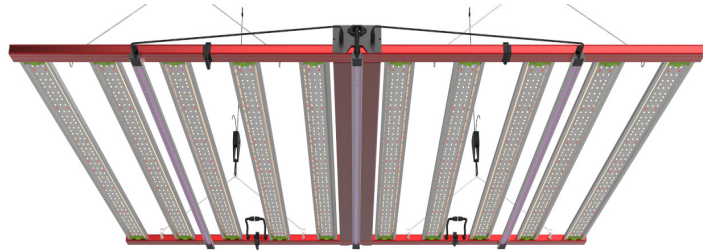

GL1 Series

LED GROW LIGHT WITH UV

Fixture Type:
Project Name:
Location:
Date:

Features

The GLUV series LED grow light features a full-spectrum light, similar to the sun to provide high efficient lighting from seeding to harvest. It is an ideal choice for hobbyists and commercial growers. GL1 series is specially designed for commercial indoor horizontal and vertical growing environments, saving electric cost, releasing maximum PAR efficiency & uniform lighting distribution with great yield. The 3 times folding structure design makes the growing light more flexible, smallest package, and more simple to install, just plug and play. Single knob+RJ14 port for dimmer and timer. Multi-light connection with unified dimming is especially beneficial for large areas of indoor growing and commercial planting.

Product Performance Standard

AC Input power	1000W/10 bars	IP Rating	IP65
PPE	2.8 umol/J	Beam Angle	120 degree
PPF	2800 umol/s	Mounting Height	6"-48"
Dimming	0-10V+RJ14 Controller	THD	<10%
Ratio	Full Spectrum;red white+IR	Warranty	5 Years
Input Voltage	120-277V/277-480V	Ambient Operation Temperature	-20C°~ 40C°

GL1 Series

LED GROW LIGHT WITH UV

Fixture Type:
Project Name
Location:
Date:

Photometry

24" 2ft 60cm

Dimensions

UNIT: mm

GL1 Series

LED GROW LIGHT WITH UV

Fixture Type:
Project Name
Location:
Date:

Full Spectrum

Full Spectrum

10-bar aluminum design for efficient heat dissipated

Installation

1. Unfold the light fixture.

1. Hang the light, plug and play.