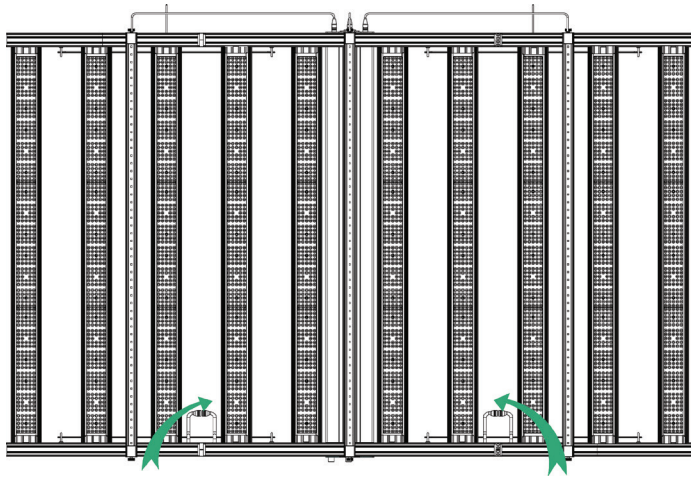

GL1 Series

LED GROW LIGHT WITH UV

Fixture Type:

Project Name

Location:

Date:

Photometry

24" 2ft 60cm

Dimensions

UNIT: mm

GL1 Series

LED GROW LIGHT WITH UV

Fixture Type:
Project Name
Location:
Date:

Full Spectrum

Full Spectrum

10-bar aluminum design for efficient heat dissipated

Installation

1. Unfold the light fixture.

1. Hang the light, plug and play.