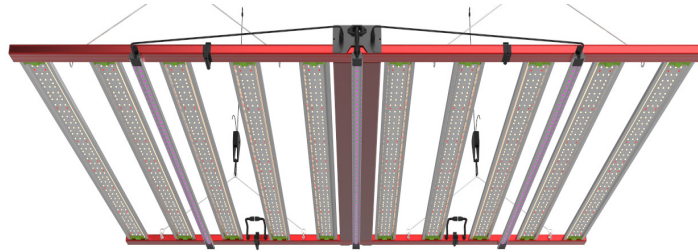

GL1 Series

LED GROW LIGHT WITH UV

Fixture Type:
Project Name
Location:
Date:

Features

The GLUV series LED grow light features a full-spectrum light, similar to the sun to provide high efficient lighting from seeding to harvest. It is an ideal choice for hobbyists and commercial growers. GL1 series is specially designed for commercial indoor horizontal and vertical growing environments, saving electric cost, releasing maximum PAR efficiency & uniform lighting distribution with great yield. The 3 times folding structure design makes the growing light more flexible, smallest package, and more simple to install, just plug and play. Single knob+RJ14 port for dimmer and timer. Multi-light connection with unified dimming is especially beneficial for large areas of indoor growing and commercial planting.

Product Performance Standard

AC Input power	1000W/10 bars	IP Rating	IP65
PPE	2.8 umol/J	Beam Angle	120 degree
PPF	2800 umol/s	Mounting Height	6"-48"
Dimming	0-10V+RJ14 Controller	THD	<10%
Ratio	Full Spectrum;red white+IR	Warranty	5 Years
Input Voltage	120-277V/277-480V	Ambient Operation Temperature	-20C°~ 40C°

GL1 Series

LED GROW LIGHT WITH UV

Fixture Type:

Project Name

Location:

Date:

Photometry

24" 2ft 60cm

Dimensions

UNIT: mm

GL1 Series

LED GROW LIGHT WITH UV

Fixture Type:
Project Name
Location:
Date:

Full Spectrum

Full Spectrum

10-bar aluminum design for efficient heat dissipated