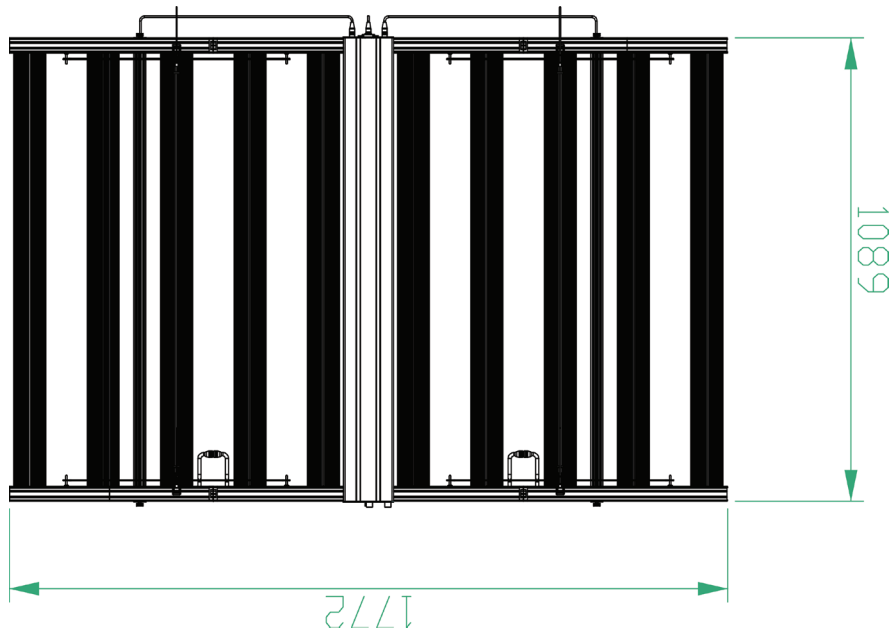

GL1 Series

LED GROW LIGHT WITH UV

Fixture Type:

Project Name

Location:

Date:

Photometry

24" 2ft 60cm

Dimensions

UNIT: mm

GL1 Series

LED GROW LIGHT WITH UV

Fixture Type:
Project Name
Location:
Date:

Full Spectrum

Full Spectrum

10-bar aluminum design for efficient heat dissipated

Installation

1. Unfold the light fixture.

1. Hang the light, plug and play.