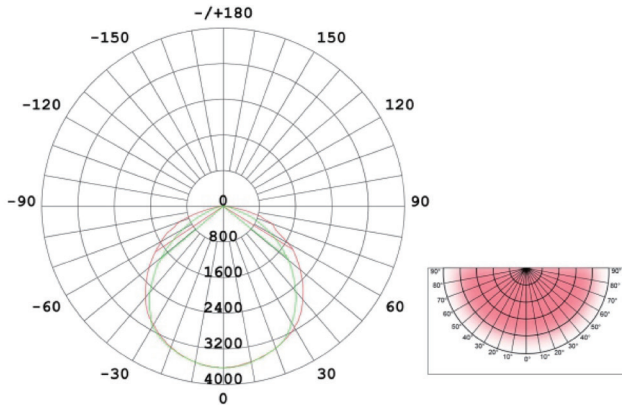

GL1 Series

LED GROW LIGHT WITH UV

Fixture Type:

Project Name

Location:

Date:

Photometry

24" 2ft 60cm

Dimensions

UNIT: mm

GL1 Series

LED GROW LIGHT WITH UV

Fixture Type:
Project Name
Location:
Date:

Full Spectrum

Full Spectrum

10-bar aluminum design for efficient heat dissipated