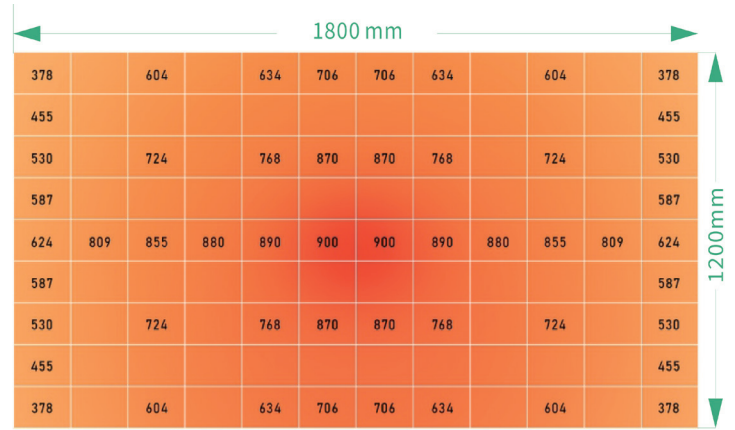

Ordering Guide

Example: GL1-1000W-UV

FIXTURE TYPE

WATTAGE

UV Capable

GL1

1000W
=1000Watts

UV=
50W UV Light

GL1 Series

LED GROW LIGHT WITH UV

Fixture Type:

Project Name

Location:

Date:

Photometry

24" 2ft 60cm

Dimensions

UNIT: mm

GL1 Series

LED GROW LIGHT WITH UV

Fixture Type:
Project Name
Location:
Date:

Full Spectrum

Full Spectrum

10-bar aluminum design for efficient heat dissipated