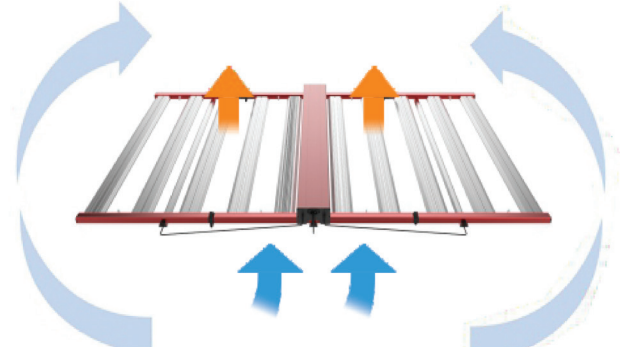

GL1 Series

LED GROW LIGHT WITH UV

Fixture Type:
Project Name
Location:
Date:

Features

The GLUV series LED grow light features a full-spectrum light, similar to the sun to provide high efficient lighting from seeding to harvest. It is an ideal choice for hobbyists and commercial growers. GL1 series is specially designed for commercial indoor horizontal and vertical growing environments, saving electric cost, releasing maximum PAR efficiency & uniform lighting distribution with great yield. The 3 times folding structure design makes the growing light more flexible, smallest package, and more simple to install, just plug and play. Single knob+RJ14 port for dimmer and timer. Multi-light connection with unified dimming is especially beneficial for large areas of indoor growing and commercial planting.

GL1 Series

LED GROW LIGHT WITH UV

Fixture Type:

Project Name

Location:

Date:

Photometry

24" 2ft 60cm

Dimensions

UNIT: mm

GL1 Series

LED GROW LIGHT WITH UV

Fixture Type:
Project Name
Location:
Date:

Full Spectrum

Full Spectrum

10-bar aluminum design for efficient heat dissipated

Installation

1. Unfold the light fixture.

1. Hang the light, plug and play.