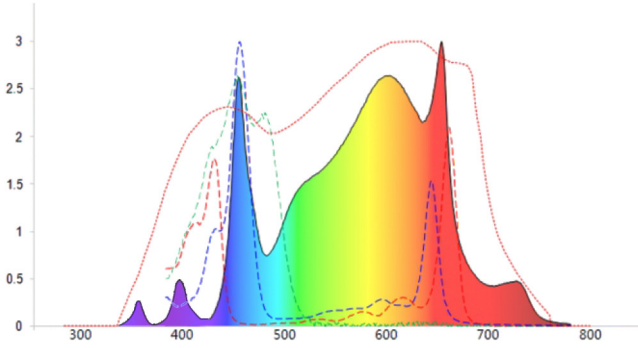

Dimensions

UNIT: mm

GL1 Series

LED GROW LIGHT WITH UV

Fixture Type:
Project Name
Location:
Date:

Full Spectrum

Full Spectrum

10-bar aluminum design for efficient heat dissipated