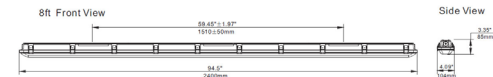

VT5 Series

LED 8FT Vapor Tight Wattage Selectable & 3CCT

Fixture Type:

Project Name

Location:

Date:

Features

- High impact resistant acrylic prismatic lenses attached with stainless steel clips, enhancing the airtight seal
- Wattage selectable 40/60/80W
- Color temperature adjustable 3000K/4000K/5000K
- 0-10V dimmable
- 3/4" knockouts hole for easier installation
- Weather proof fixture - IP65 Rated suitable for wet location
- Optional accessories internal motion sensor and emergency battery backup
- 5 Year warranty

Dimensions

Product Performance Standard

Size	47.2" x 5" x 3.54"	Power Factor	90%
Weight	8 lb	Life Span	50,000 Hrs
IP Rate	IP65	Dimmable	0-10V Dimmable
Color Temp	3CCT	Efficacy	Up to 130 lm/W
CRI	70	Warranty	5 Years
Input Voltage	120-277V	Ambient Operation Temperature	-20C° (-4°F) ~ 40C° (104°F)