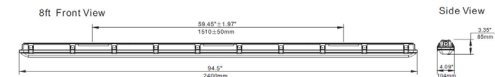

VT5 Series

LED 8FT Vapor Tight Wattage Selectable & 3CCT

Fixture Type:

Project Name

Location:

Date:

Features

- High impact resistant acrylic prismatic lenses attached with stainless steel clips, enhancing the airtight seal
- Wattage selectable 40/60/80W
- Color temperature adjustable 3000K/4000K/5000K
- 0-10V dimmable
- 3/4" knockouts hole for easier installation
- Weather proof fixture - IP65 Rated suitable for wet location
- Optional accessories internal motion sensor and emergency battery backup
- 5 Year warranty

Dimensions

Product Performance Standard

Size	47.2" x 5" x 3.54"	Power Factor	90%
Weight	8 lb	Life Span	50,000 Hrs
IP Rate	IP65	Dimmable	0-10V Dimmable
Color Temp	3CCT	Efficacy	Up to 130 lm/W
CRI	70	Warranty	5 Years
Input Voltage	120-277V	Ambient Operation Temperature	-20C° (-4°F) ~ 40C° (104°F)

Ordering Guide

Example: VT5-8FTUW3CCT-80W

Fixture Type	Length	Wattage	3CCT	Voltage	Wattage Options	Optional Accessories
VT5	8FT = 8 FT	UW = Wattage Selectable	3CCT = Color Temperature Selectable	Blank = 120-277V HV =480V	80W = 8FT Maximum Wattage 80W	Blank = No accessories MS = Motion Sensor (ANT-3A) EM = Emergency Battery Backup (EMBK-TF-AC8W)