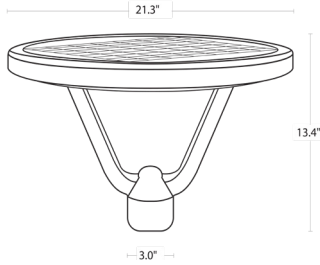

Dimensions

Specification

Material	Aluminum alloy, waterproof & lighting proof	Efficacy	Up to 120 lm/W
Lens	PC lens	LED Chips Life Span	100,000 hrs
Weight	11 lbs	Dimmable	Non dimmable
Color Temp	3CCT	Lumen Package	Up to 6000 lm
CRI	80	Warranty	5 Years
Input Voltage	120V	Ambient Operation Temperature	-35C° (-31°F) ~55° (131°F)
Installation	Pole Mount	Accessories included:	Motion sensor Remote control