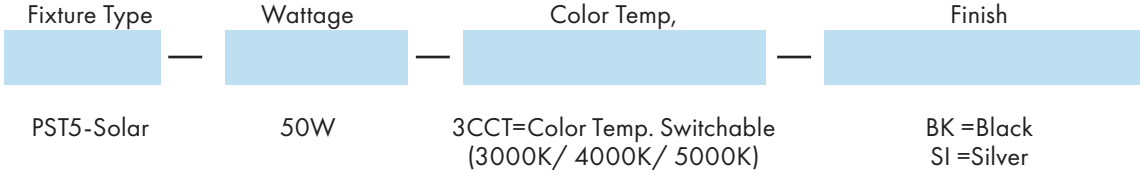

PST5-Solar Series

Solar Garden Light

Fixture Type:
Project Name
Location:
Date:

Ordering Guide

Example:PST5-Solar-50W3CCTBK