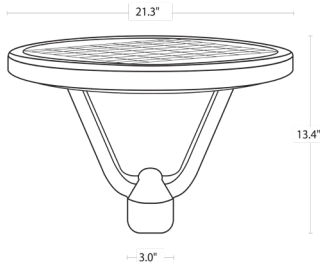

Dimensions

Specification

Material	Aluminum alloy, waterproof & lighting proof	Efficacy	Up to 120 lm/W
Lens	PC lens	LED Chips Life Span	100,000 hrs
Weight	11 lbs	Dimmable	Non dimmable
Color Temp	3CCT	Lumen Package	Up to 6000 lm
CRI	80	Warranty	5 Years
Input Voltage	120V	Ambient Operation Temperature	-20C° (-4°F) ~40° (104°F)
Installation	Pole Mount	Accessories included:	Motion sensor Remote control