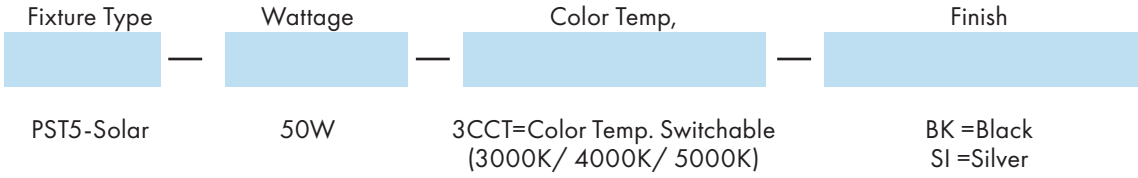

PST5-Solar Series

Solar Garden Light

Fixture Type:
Project Name
Location:
Date:

Ordering Guide

Example: PST5-Solar-50W3CCTBK