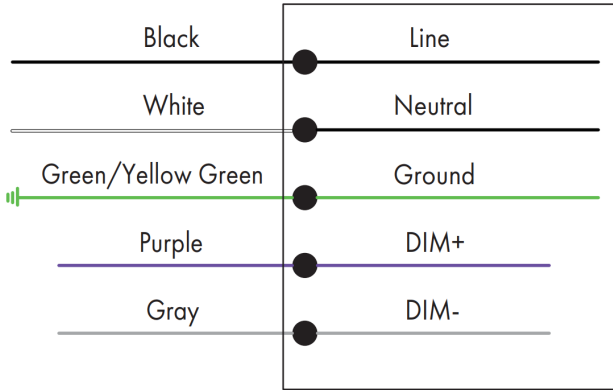

VT4 Series

LED Vapor Tight Wattage Selectable & 3CCT

Fixture Type:
Project Name
Location:
Date:

Wiring Diagram

Installation Instructions

1. Drill four holes into the screw locations on the ceiling.	2. Fix the plastic anchor into the ceiling, insert the screws into the metal clamp, then fix the screws into the anchor
3. Fix the fixture into the clamps shown as above	4. Complete the installation as the above picture shown
Wiring L (Live Line) GND (Ground) N (Null Line)	

Warning: Turn off the power before installation