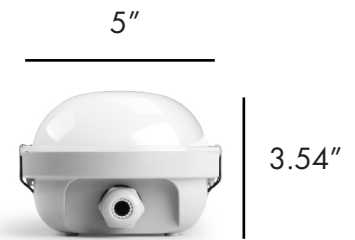

## Features

- 2FT wattage selectable and 3CCT vapor tight.
- High impact resistant acrylic prismatic lenses attached with stainless steel clips, enhancing the airtight seal.
- Wattage selectable 15W/20W/25W
- Color temperature adjustable 3000K/4000K/5000K
- 0-10V dimmable
- 3/4" knockouts hole for easier installation
- Weather proof fixture - IP65 Rated suitable for wet location
- Optional accessories internal motion sensor and internal emergency battery backup

## Dimensions

## Product Performance Standard

<b>Size</b>	23.6" x 5" x 3.54"	<b>Power Factor</b>	90%
<b>Weight</b>	4 lb	<b>Life Span</b>	50,000 Hrs
<b>IP Rate</b>	IP65	<b>Dimmable</b>	0-10V Dimmable
<b>Color Temp</b>	3CCT	<b>Efficacy</b>	Up to 130 lm/W
<b>CRI</b>	70	<b>Warranty</b>	5 Years
<b>Input Voltage</b>	120-277V	<b>Ambient Operation Temperature</b>	-20C° (-4°F) ~ 40C° (104°F)