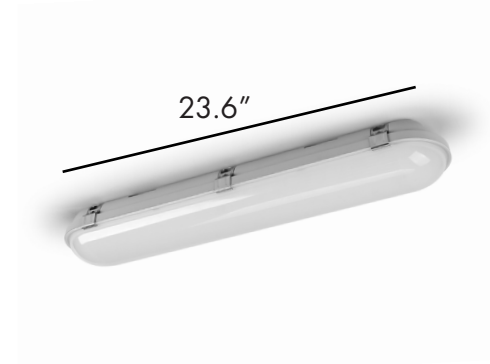

## Features

- 2FT wattage selectable and 3CCT vapor tight.
- High impact resistant acrylic prismatic lenses attached with stainless steel clips, enhancing the airtight seal.
- Wattage selectable 15W/20W/25W
- Color temperature adjustable 3000K/4000K/5000K
- 0-10V dimmable
- 3/4" knockouts hole for easier installation
- Weather proof fixture - IP65 Rated suitable for wet location
- Optional accessories internal motion sensor and internal emergency battery backup

## Dimensions

## Product Performance Standard

<b>Size</b>	23.6" x 5" x 3.54"	<b>Power Factor</b>	90%
<b>Weight</b>	4 lb	<b>Life Span</b>	50,000 Hrs
<b>IP Rate</b>	IP65	<b>Dimmable</b>	0-10V Dimmable
<b>Color Temp</b>	3CCT	<b>Efficacy</b>	Up to 130 lm/W
<b>CRI</b>	70	<b>Warranty</b>	5 Years
<b>Input Voltage</b>	120-277V	<b>Ambient Operation Temperature</b>	-20C° (-4°F) ~ 40C° (104°F)