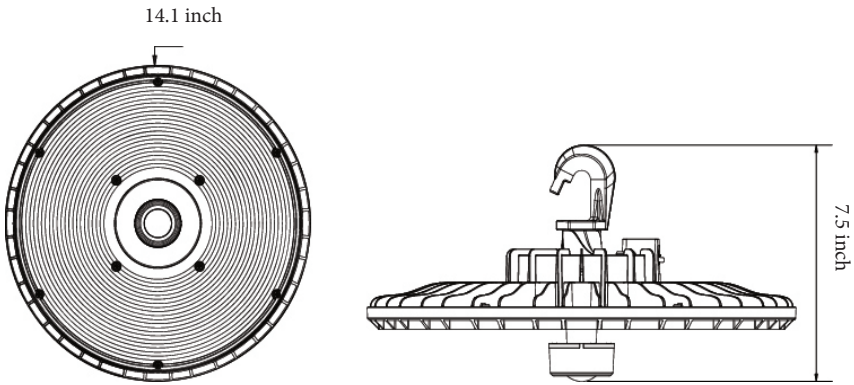

Product Performance Standard

Size	14.1 in x 7.5 in	Power Cord length	6 FT
Weight	12 lb	Conduit Size	3/4 inch
IP Rate	IP65	Dimmable	1-10V Dimmable
Color Temp	40K/50K	Efficacy	Up to 140 lm/W
CRI	70	Warranty	5 Years
Input Voltage	120-277V	Ambient Operation Temperature	-40C° (-40°F) ~ 45C° (113°F)

1.U-BRACKET is not supported when EM installed.

UHB4 Series

LED UFO High Bay

Fixture Type:
Project Name
Location:
Date:

Product Information

WATTAGE	3000K		4000K		5000K	
	LUMEN	EFFICACY	LUMEN	EFFICACY	LUMEN	EFFICACY
235W	37000lm	157lm/W	40000lm	170lm/W	40000lm	170lm/W
188W	31000lm	165lm/W	33000lm	176lm/W	33000lm	176lm/W
141W	24000lm	170lm/W	25500lm	181lm/W	25500lm	181lm/W
94W	16500lm	176lm/W	17500lm	186lm/W	17500lm	186lm/W

Dimensions

235W

UHB4 Series

LED UFO High Bay

Fixture Type:

Project Name

Location:

Date: