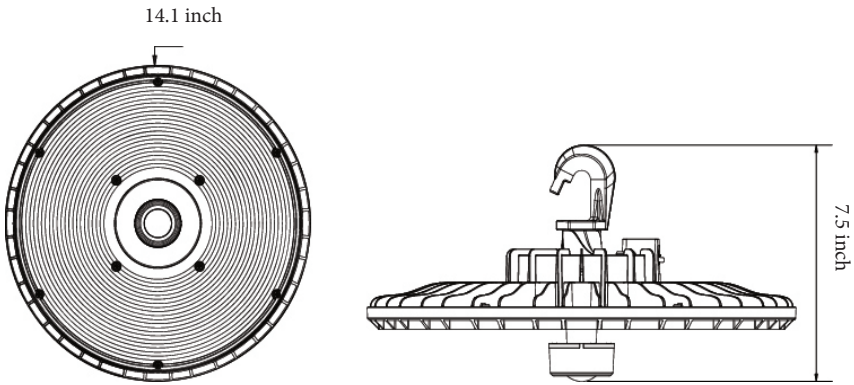

UHB4 Series

LED UFO High Bay

Fixture Type:
Project Name
Location:
Date:

Product Information

WATTAGE	3000K		4000K		5000K	
	LUMEN	EFFICACY	LUMEN	EFFICACY	LUMEN	EFFICACY
235W	37000lm	157lm/W	40000lm	170lm/W	40000lm	170lm/W
188W	31000lm	165lm/W	33000lm	176lm/W	33000lm	176lm/W
141W	24000lm	170lm/W	25500lm	181lm/W	25500lm	181lm/W
94W	16500lm	176lm/W	17500lm	186lm/W	17500lm	186lm/W

Dimensions

235W