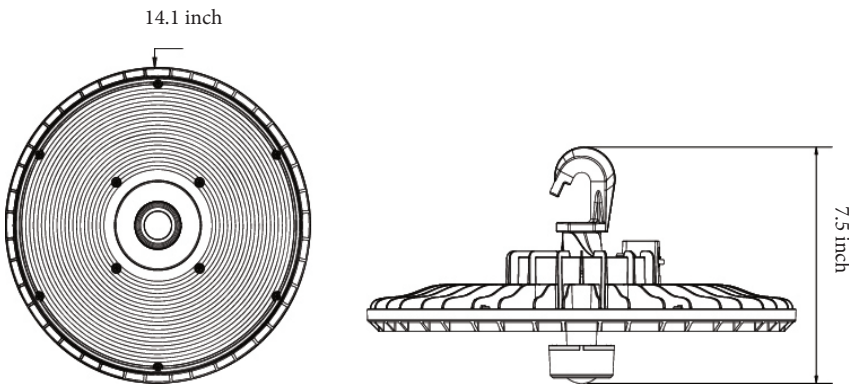

### Product Performance Standard

<b>Size</b>	14.1 in x 7.5 in	<b>Power Cord length</b>	6 FT
<b>Weight</b>	12 lb	<b>Conduit Size</b>	3/4 inch
<b>IP Rate</b>	IP65	<b>Dimmable</b>	1-10V Dimmable
<b>Color Temp</b>	40K/50K	<b>Efficacy</b>	Up to 140 lm/W
<b>CRI</b>	70	<b>Warranty</b>	5 Years
<b>Input Voltage</b>	120-277V	<b>Ambient Operation Temperature</b>	-40C° (-40°F) ~ 45C° (113°F)

## Dimensions

235W