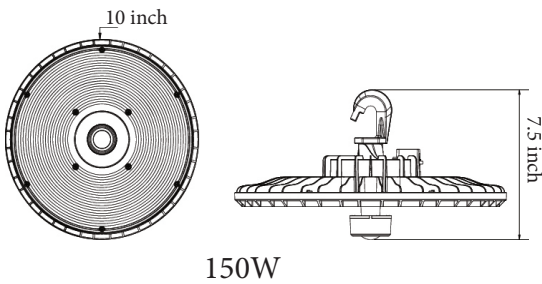

UHB3 Series

LED UFO High Bay

Fixture Type:

Project Name

Location:

Date:

Product Information

	3000K		4000K		5000K	
WATTAGE	LUMEN	EFFICACY	LUMEN	EFFICACY	LUMEN	EFFICACY
210W	30000lm	143lm/W	30500lm	145lm/W	32000lm	152lm/W
168W	24500lm	146lm/W	25000lm	149lm/W	26500lm	158lm/W
126W	19000lm	151lm/W	20000lm	159lm/W	21000lm	167lm/W
84W	13500lm	161lm/W	14000lm	167lm/W	14500lm	173lm/W

	3000K		4000K		5000K	
WATTAGE	LUMEN	EFFICACY	LUMEN	EFFICACY	LUMEN	EFFICACY
150W	22000lm	147lm/W	24000lm	160lm/W	22500lm	150lm/W
120W	18000lm	150lm/W	20000lm	167lm/W	19000lm	158lm/W
90W	14000lm	156lm/W	15500lm	172lm/W	14600lm	162lm/W
60W	9800lm	163lm/W	10800lm	180lm/W	10000lm	167lm/W

Dimensions