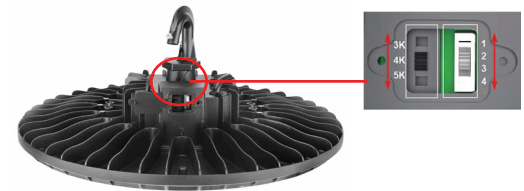

UHB3 Series

LED UFO HIGH BAY

Fixture Type:

Project Name

Location:

Date:

Features

- UHB3 is a compact and streamlined designed, which allows for efficient heat dissipation and better airflow.
- Durable die-cast aluminum housing with corrosion-resistant black powder coating which prolong the lifespan of the LEDs and ensure reliable performance over an extend period.
- Anti-UV prismatic translucent lens is specially designed to shape light uniformly and control glare
- Wattage selectable provide flexibility in lighting design, allowing you to customize the illumination levels for different areas and tasks.
- 2CCT color temperature adjustable 4000K/5000K.
- Available for hook mount(Default)/pendant mount(3/4" conduit size)(optional)/surface mount(Optional)
- IP65 rating suitable for wet location.

Product Performance Standard

Size	14.1 in x 7.5 in	Power Cord length	2 FT
Weight	12 lb	Conduit Size	3/4 inch
IP Rate	IP65	Dimmable	1-10V Dimmable
Color Temp	3CCT or 2CCT	Efficacy	Up to 140 lm/W
CRI	80	Warranty	5 Years
Input Voltage	120-277V	Ambient Operation Temperature	-40C° (-40°F) ~ 45C° (113°F)