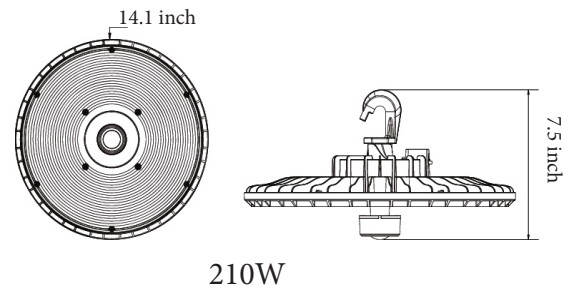

UHB3 Series

LED UFO High Bay

Fixture Type:

Project Name

Location:

Date:

Product Information

	3000K		4000K		5000K	
WATTAGE	LUMEN	EFFICACY	LUMEN	EFFICACY	LUMEN	EFFICACY
210W	30000lm	143lm/W	30500lm	145lm/W	32000lm	152lm/W
168W	24500lm	146lm/W	25000lm	149lm/W	26500lm	158lm/W
126W	19000lm	151lm/W	20000lm	159lm/W	21000lm	167lm/W
84W	13500lm	161lm/W	14000lm	167lm/W	14500lm	173lm/W

	3000K		4000K		5000K	
WATTAGE	LUMEN	EFFICACY	LUMEN	EFFICACY	LUMEN	EFFICACY
150W	22000lm	147lm/W	24000lm	160lm/W	22500lm	150lm/W
120W	18000lm	150lm/W	20000lm	167lm/W	19000lm	158lm/W
90W	14000lm	156lm/W	15500lm	172lm/W	14600lm	162lm/W
60W	9800lm	163lm/W	10800lm	180lm/W	10000lm	167lm/W

Dimensions