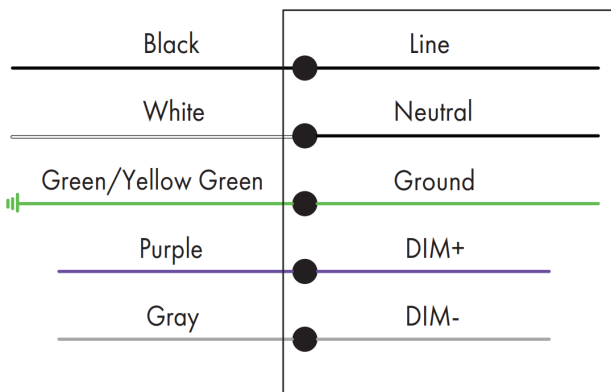

Alignment Bracket

- Bracket to connect two fixtures together

For the accessories detail, please visit www.lironlighting.com/product_categories/add-on-accessories

SP3 Series

LED Strip Light

Fixture Type:

Project Name:

Location:

Date:

Dimensions

Mode	size	A (inch)(mm)	B (inch)(mm)	C (inch)(mm)
SP3	4FT	48.03" 1220mm	3.28" 82mm	3.28" 82mm
SP3	8FT	95.98" 2438mm	3.28" 82mm	3.28" 82mm

Wiring Diagram

Scan the QR code or visit www.lironlighting.com/product/SP3 for the complete installation guide.