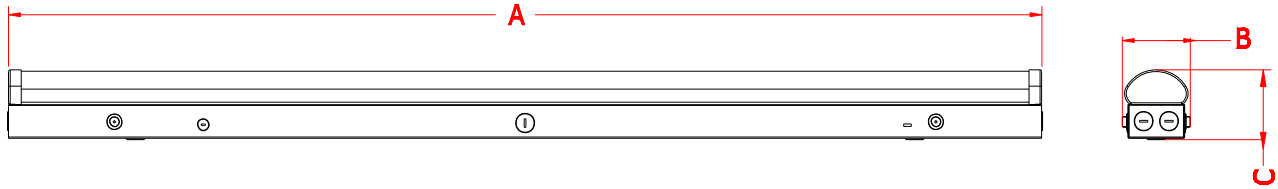

Alignment Bracket

- Bracket to connect two fixtures together

For the accessories detail, please visit www.lironlighting.com/product_categories/add-on-accessories

SP3 Series

LED Strip Light

Fixture Type:

Project Name:

Location:

Date:

Dimensions

Mode	size	A (inch)(mm)	B (inch)(mm)	C (inch)(mm)
SP3	4FT	48.03" 1220mm	3.28" 82mm	3.28" 82mm
SP3	8FT	95.98" 2438mm	3.28" 82mm	3.28" 82mm

Wiring Diagram

Scan the QR code or visit www.lironlighting.com/product/SP3 for the complete installation guide.