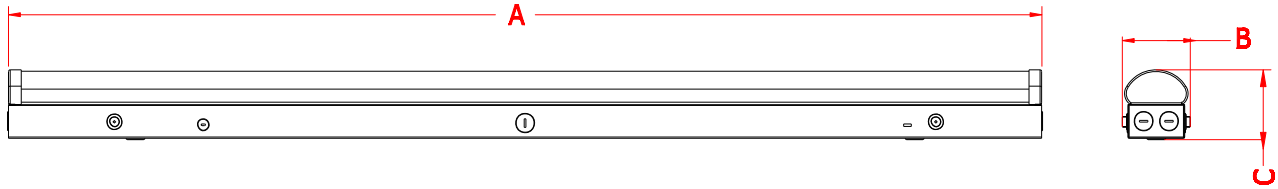

### Alignment Bracket

- Bracket to connect two fixtures together

For the accessories detail, please visit [www.lironlighting.com/product\\_categories/add-on-accessories](http://www.lironlighting.com/product_categories/add-on-accessories)

# SP3 Series

LED Strip Light

**Fixture Type:**

**Project Name:**

**Location:**

**Date:**

## Dimensions

Mode	size	A (inch)(mm)	B (inch)(mm)	C (inch)(mm)
SP3	4FT	48.03" 1220mm	3.28" 82mm	3.28" 82mm
SP3	8FT	95.98" 2438mm	3.28" 82mm	3.28" 82mm