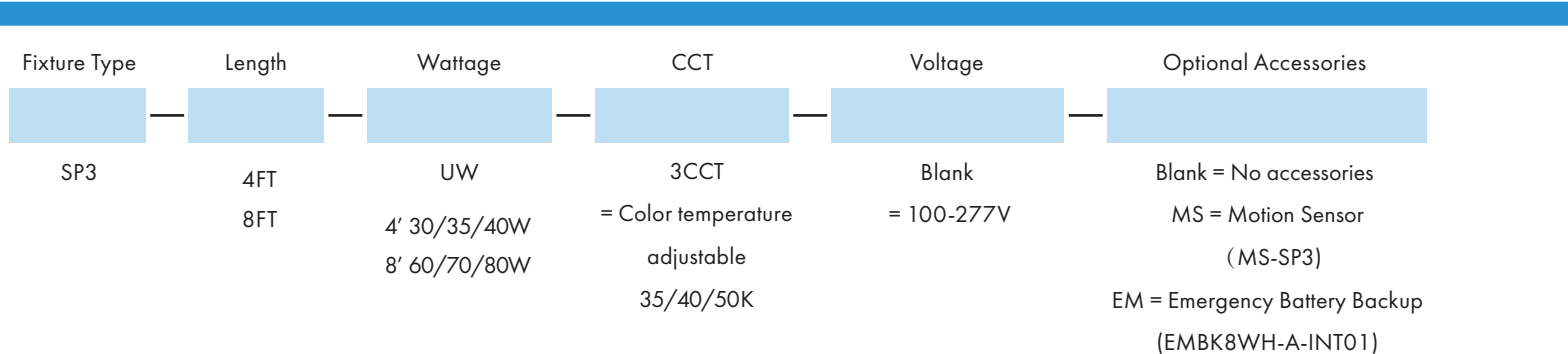

Ordering Guide

Example: SP3 -8FT UW 3CCT