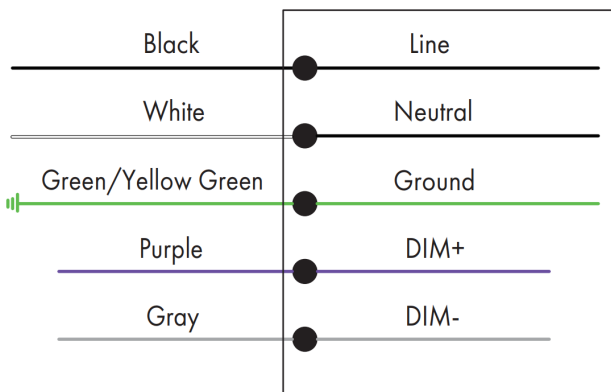

Wiring Diagram

Scan the QR code or visit www.lironlighting.com/product/SP3 for the complete installation guide.