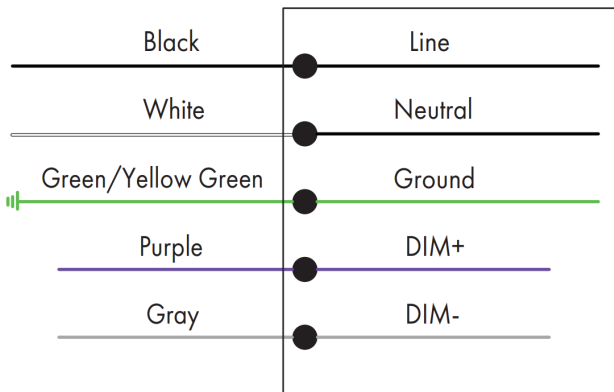

Wiring Diagram

Scan the QR code or visit www.lironlighting.com/product/SP3 for the complete installation guide.