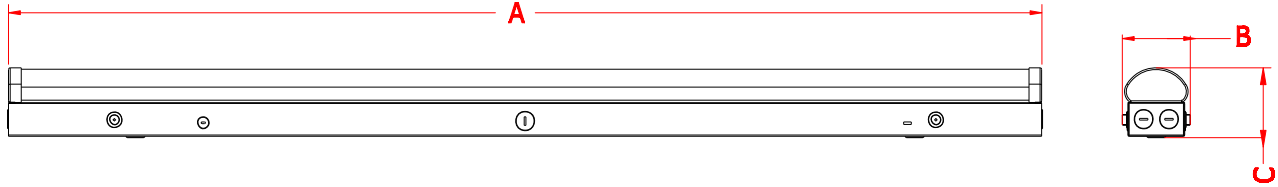

- SKU: EMBK8WH-A-INT01
- Internal battery backup is pre-installed by request
- Delivery 1000 lumen for 90 minutes emergency operation

Alignment Bracket

- Bracket to connect two fixtures together

For the accessories detail, please visit www.lironlighting.com/product_categories/add-on-accessories

SP1 Series

LED (4ft)Low Bay / (8ft) High Bay/Strip Light

Fixture Type:
Project Name:
Location:
Date:

Dimensions

Mode	size	A (inch)(mm)	B (inch)(mm)	C (inch)(mm)
SP1	4FT	48.03" 1220mm	3.28" 82mm	3.28" 82mm
SP1	8FT	95.98" 2438mm	3.28" 82mm	3.28" 82mm