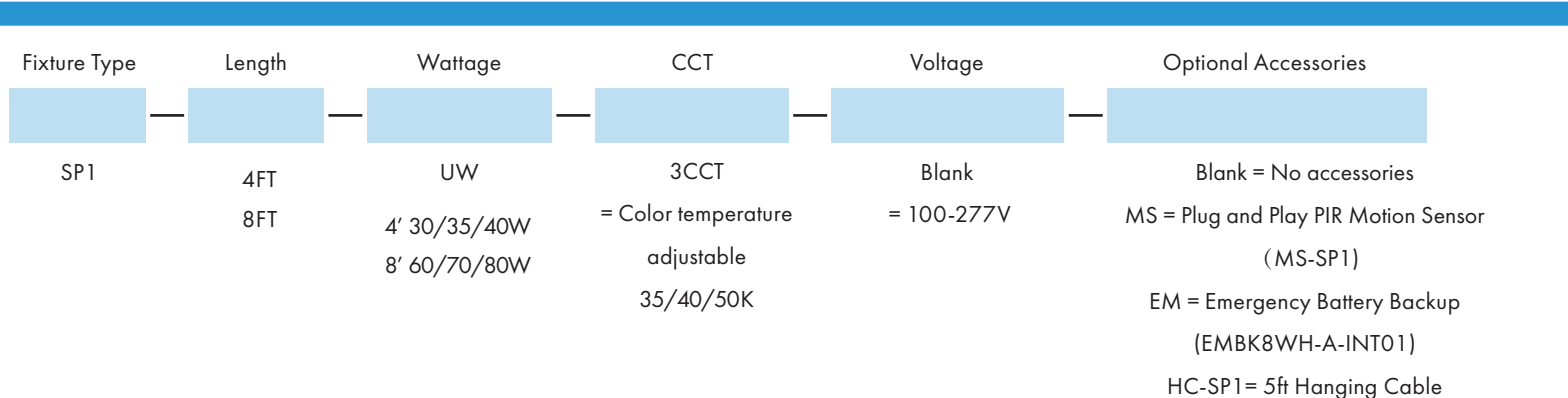

SP1 Series

LED (4ft)Low Bay / (8ft) High Bay/Strip Light

Fixture Type:
Project Name:
Location:
Date:

Features

- LED and 4' Low Bay/ 8' High Bay/strip light
- Aluminum housing with white coat finish
- Frosted white diffuser lens
- Wattage selectable 4' 30/35/40W or 8' 60/70/80W
- 3CCT color temperature adjustable 3500K/4000K/5000K
- 155 lumen per watt
- Universal 100-277V input voltage
- Standard surface mount, optional pendant mount (hanging cable sold separately)
- Optional plug and play motion sensor and emergency battery backup
- Suitable for damp location

Product Performance Standard

Size	4FT/8FT	Dimming	0-10V Dimming
Weight	8 lb	Life Span	50,000 Hrs
Color Temp	3CCT 35/40/50K	Efficacy	155 lm/W
CRI	80	Warranty	5 Years
Input Voltage	100-277V	Ambient Operation Temperature	-13C° (-4°F) ~ 40° (104°F)

Ordering Guide

Example: SP1 -8FT UW 3CCT

SP1 Series

LED (4ft)Low Bay / (8ft) High Bay/Strip Light

Fixture Type:
Project Name:
Location:
Date:

Product Information

5000K				
LENGTH	WATTAGE	LUMEN	EFFICACY	
4'	30W	4,650lm	155lm/W	
	35W	5,425lm	155lm/W	
	40W	6,200lm	155lm/W	

SP1 Series

LED (4ft)Low Bay / (8ft) High Bay/Strip Light

Fixture Type:
Project Name:
Location:
Date:

Dimensions

Mode	size	A (inch)(mm)	B (inch)(mm)	C (inch)(mm)
SP1	4FT	48.03" 1220mm	3.28" 82mm	3.28" 82mm
SP1	8FT	95.98" 2438mm	3.28" 82mm	3.28" 82mm