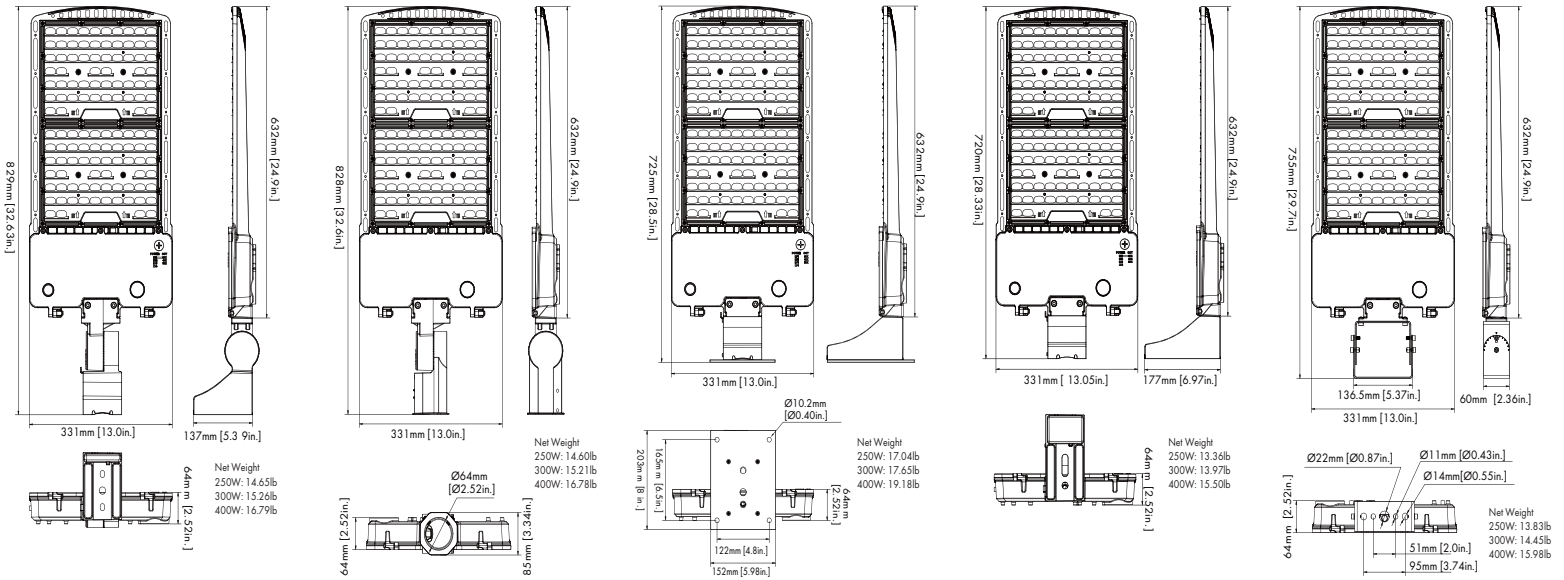

UPK1 Series

Wattage & CCT Adjustable Area Light

Fixture Type:

Project Name

Location:

Date:

Dimensions

140W/180W

300W