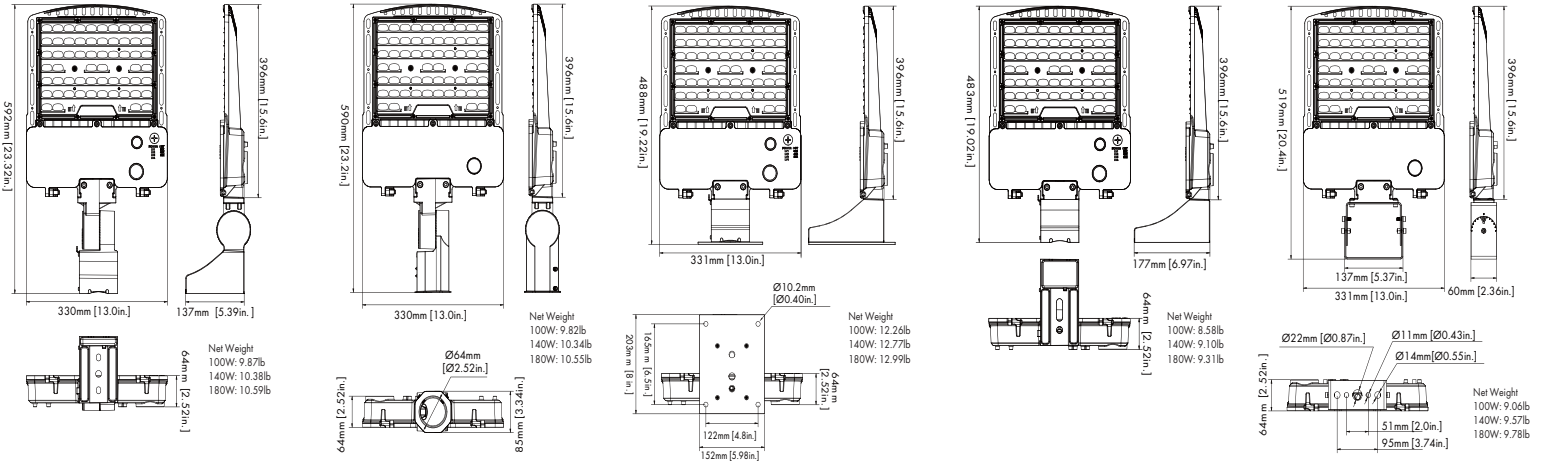

UPK1 Series

Wattage & CCT Adjustable Area Light

Fixture Type:

Project Name

Location:

Date:

Dimensions

140W/180W