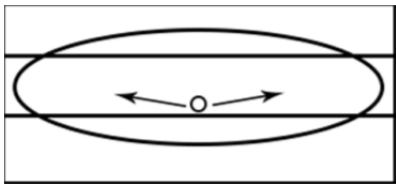

Type 2 - Optics is typically used for narrow roadways, and any driving area where a narrow longitudinal throw is required.