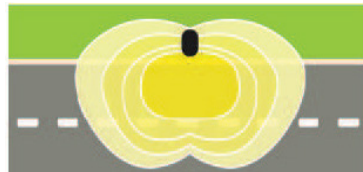

Yoke Mount
 Die-cast aluminum trunnion is easily adapted to many surfaces and allows easy fixture aiming angles.

Adjustable Arm Mount
 Standard versatile mounting arm is simple to install and can be used with existing poles for retrofit installations.

Distribution Type

Type 2 - Optics is typically used for narrow roadways, and any driving area where a narrow longitudinal throw is required.

Type 3 - Optics produce an asymmetrical pattern that directs the majority of the light forward and equally on both sides of the luminaire. In a back to back configuration, it creates a rectangular pattern which can extend pole spacing.