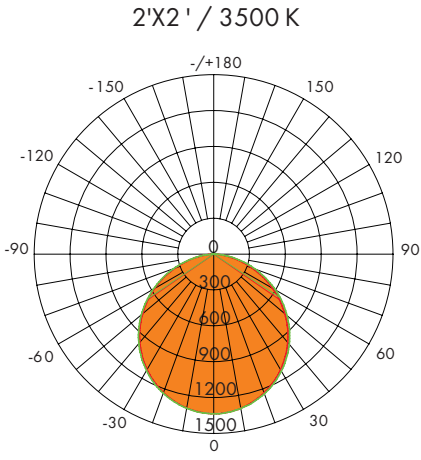

Product Performance Standard

Size	1' x 4' or 2' x 2' or 2' x 4'	Power Factor	90%
Weight	5lbs/9lbs	Life Span	50,000 Hrs
IP Rate	Damp Location	Dimmable	1-10V Dimmable
Color Temp	3CCT 35K/40K/50K	Efficacy	Up to 110 lm/W
CRI	80	Warranty	5 Years
Input Voltage	100-277V	Ambient Operation Temperature	-20C° (-4°F) ~40C° (104°F)

2'x2'		3500K		4000K		5000K	
WATTAGE	LUMEN	EFFICACY	LUMEN	EFFICACY	LUMEN	EFFICACY	
25W	2675lm	107m/W	2725lm	109lm/W	2750lm	110lm/W	
30W	3210lm	107m/W	3270lm	109lm/W	3300lm	110lm/W	
35W	3745lm	107m/W	3815lm	109lm/W	3850lm	110lm/W	

2'x4'		3500K		4000K		5000K	
WATTAGE	LUMEN	EFFICACY	LUMEN	EFFICACY	LUMEN	EFFICACY	
30W	3210lm	107m/W	3270lm	109lm/W	3300lm	110lm/W	
40W	4280lm	107m/W	4360lm	109lm/W	4400lm	110lm/W	
50W	5350lm	107m/W	5450lm	109lm/W	5500lm	110lm/W	

Fixture Type:
Project Name:
Location:
Date:

Distribution Diagram

Test Number: TR22-DM-TWTS
 Lumens: 3747.4 Lm
 Watts: 33.80 W
 LPW: 110.86 Lm/W
 CCT: 3500K

UNIT: c d
 — C0/180, 110.8°
 — C30/270, 112.6°

Test Number: TR14-DM-TWTS
 Lumens: 3786.8 Lm
 Watts: 33.72 W
 LPW: 112.30 Lm/W
 CCT: 3500K