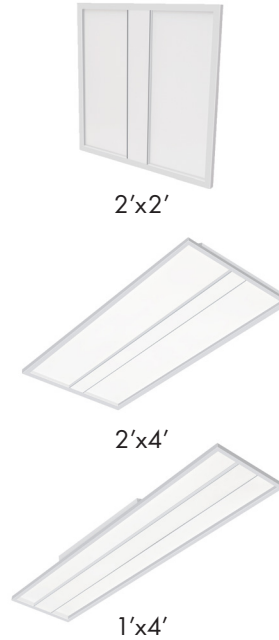

TFC Series

CCT & Wattage Adjustable Floating Curved Troffer

Fixture Type:

Project Name:

Location:

Date:

Features

- Low profile design LED floating curved troffer available in 1'x4', 2'x2' and 2'x4'
- Extruded aluminum housing with powder coat white finish
- Wattage selectable
- 1'x4' 25W/30W/35W 2'x2' 25W/30W/35W 2'x4' 30W/40W/50W
- 3CCT adjustable 3500K/4000K/5000K, 80 CRI
- Up to 110lm/W efficacy
- Recessed mount fit most T-grid system
- Flange kit for the dry wall mount available
- Optional accessories emergency battery backup available

Product Performance Standard

Size	1' x 4' or 2' x 2' or 2' x 4'	Power Factor	90%
Weight	5lbs/9lbs	Life Span	50,000 Hrs
IP Rate	Damp Location	Dimmable	1-10V Dimmable
Color Temp	3CCT 35K/40K/50K	Efficacy	Up to 110 lm/W
CRI	80	Warranty	5 Years
Input Voltage	100-277V	Ambient Operation Temperature	-20C° (-4°F) ~40C° (104°F)

Dimensions

Ordering Guide

Example: TFC-2x4UW3CCT50W

Fixture Type	Size	Wattage	CCT	Wattage Options	Accessories
TFC	1x4 = 1'x4' 2x2 = 2'x2' 2x4 = 2'x4'	UW =25W/30W/35W(1X4) 25W/30W/35W(2X2) 30W/40W/50W(2X4)	3CCT = 35K/40K/50K	35W = Maximum Wattage 35W (1X4,2X2) 50W =Maximum Wattage 50W (2X4)	Blank = No accessories EM = Emergency Battery Backup TFC-FM = Flange Kit for Dry Wall Mount