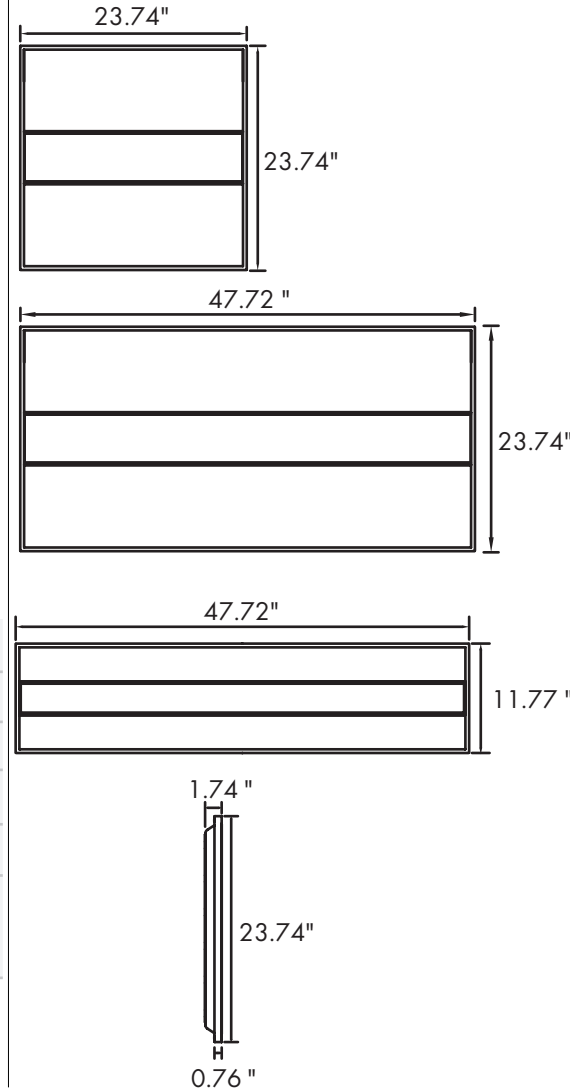

TFC Series

CCT & Wattage Adjustable Floating Curved Troffer

Fixture Type:

Project Name:

Location:

Date:

Features

- Low profile design LED floating curved troffer available in 1'x4', 2'x2' and 2'x4'
- Extruded aluminum housing with powder coat white finish
- Wattage selectable
- 1'x4' 25W/30W/35W 2'x2' 25W/30W/35W 2'x4' 30W/40W/50W
- 3CCT adjustable 3500K/4000K/5000K, 80 CRI
- Up to 110lm/W efficacy
- Recessed mount fit most T-grid system
- Flange kit for the dry wall mount available
- Optional accessories emergency battery backup available

Product Performance Standard

Size	1' x 4' or 2' x 2' or 2' x 4'	Power Factor	90%
Weight	5lbs/9lbs	Life Span	50,000 Hrs
IP Rate	Damp Location	Dimmable	1-10V Dimmable
Color Temp	3CCT 35K/40K/50K	Efficacy	Up to 110 lm/W
CRI	80	Warranty	5 Years
Input Voltage	100-277V	Ambient Operation Temperature	-20C° (-4°F) ~40C° (104°F)

Dimensions

Ordering Guide

Example: TFC-2x4UW3CCT50W

Fixture Type	Size	Wattage	CCT	Wattage Options	Accessories
TFC	1x4 = 1'x4' 2x2 = 2'x2' 2x4 = 2'x4'	UW =25W/30W/35W(1X4) 25W/30W/35W(2X2) 30W/40W/50W(2X4)	3CCT = 35K/40K/50K	35W = Maximum Wattage 35W (1X4,2X2) 50W =Maximum Wattage 50W (2X4)	Blank = No accessories EM = Emergency Battery Backup TFC-FM = Flange Kit for Dry Wall Mount

UNIT: c d
 — C0/180, 108.0°
 — C30/270, 113.7°

Test Number: TR24-DM-TWTS
 Lumens: 5425.2 Lm
 Watts: 48.74 W
 LPW: 111.32 Lm/W
 CCT: 3500K

UNIT: c d
 — C0/180, 111.5°
 — C30/270, 113.6°

Wiring Diagram

Scan the QR code or visit www.lironlighting.com/product/TFC for the complete luminaire installation guide.