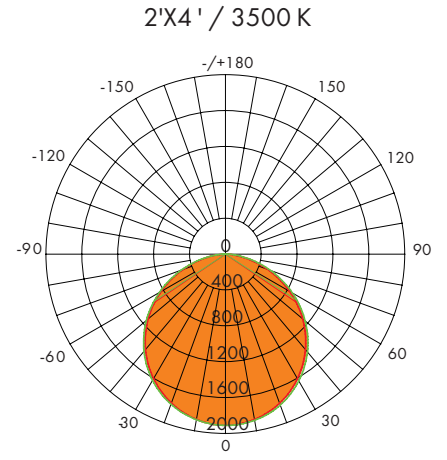

Product Performance Standard

Size	1' x 4' or 2' x 2' or 2' x 4'	Power Factor	90%
Weight	5lbs/9lbs	Life Span	50,000 Hrs
IP Rate	Damp Location	Dimmable	1-10V Dimmable
Color Temp	3CCT 35K/40K/50K	Efficacy	Up to 110 lm/W
CRI	80	Warranty	5 Years
Input Voltage	100-277V	Ambient Operation Temperature	-20C° (-4°F) ~40C° (104°F)

2'x4'		3500K		4000K		5000K	
WATTAGE	LUMEN	EFFICACY	LUMEN	EFFICACY	LUMEN	EFFICACY	
30W	3210lm	107m/W	3270lm	109lm/W	3300lm	110lm/W	
40W	4280lm	107m/W	4360lm	109lm/W	4400lm	110lm/W	
50W	5350lm	107m/W	5450lm	109lm/W	5500lm	110lm/W	

Fixture Type:
Project Name:
Location:
Date:

Distribution Diagram

Test Number: TR22-DM-TWTS
 Lumens: 3747.4 Lm
 Watts: 33.80 W
 LPW: 110.86 Lm/W
 CCT: 3500K

UNIT: c d
 — C0/180, 110.8°
 — C30/270, 112.6°

Test Number: TR14-DM-TWTS
 Lumens: 3786.8 Lm
 Watts: 33.72 W
 LPW: 112.30 Lm/W
 CCT: 3500K

UNIT: c d
 — C0/180, 108.0°
 — C30/270, 113.7°

Test Number: TR24-DM-TWTS
 Lumens: 5425.2 Lm
 Watts: 48.74 W
 LPW: 111.32 Lm/W
 CCT: 3500K

UNIT: c d
 — C0/180, 111.5°
 — C30/270, 113.6°

Wiring Diagram

Scan the QR code or visit www.lironlighting.com/product/TFC for the complete luminaire installation guide.