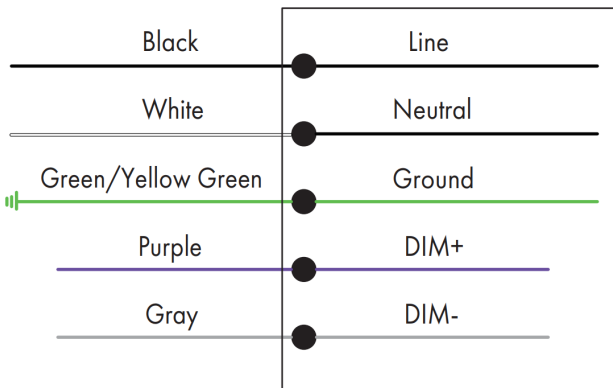

Fixture Type:
Project Name:
Location:
Date:

Distribution Diagram

Test Number: TR22-DM-TWTS
 Lumens: 3747.4 Lm
 Watts: 33.80 W
 LPW: 110.86 Lm/W
 CCT: 3500K

UNIT: c d
 — C0/180, 110.8°
 — C30/270, 112.6°

Test Number: TR14-DM-TWTS
 Lumens: 3786.8 Lm
 Watts: 33.72 W
 LPW: 112.30 Lm/W
 CCT: 3500K

UNIT: c d
 — C0/180, 108.0°
 — C30/270, 113.7°

Test Number: TR24-DM-TWTS
 Lumens: 5425.2 Lm
 Watts: 48.74 W
 LPW: 111.32 Lm/W
 CCT: 3500K

UNIT: c d
 — C0/180, 111.5°
 — C30/270, 113.6°

Wiring Diagram

Scan the QR code or visit www.lironlighting.com/product/TFC for the complete luminaire installation guide.