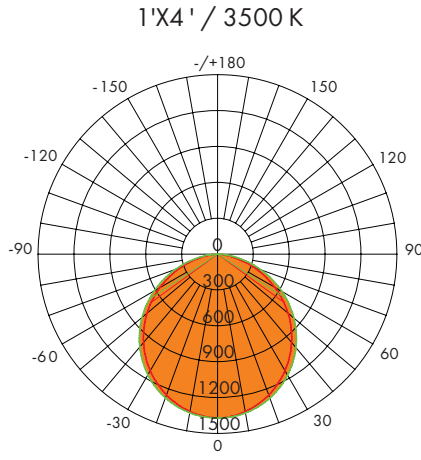

Product Performance Standard

Size	1' x 4' or 2' x 2' or 2' x 4'	Power Factor	90%
Weight	5lbs/9lbs	Life Span	50,000 Hrs
IP Rate	Damp Location	Dimmable	1-10V Dimmable
Color Temp	3CCT 35K/40K/50K	Efficacy	Up to 110 lm/W
CRI	80	Warranty	5 Years
Input Voltage	100-277V	Ambient Operation Temperature	-20C° (-4°F) ~40C° (104°F)

2'x2'		3500K		4000K		5000K	
WATTAGE	LUMEN	EFFICACY	LUMEN	EFFICACY	LUMEN	EFFICACY	
25W	2675lm	107m/W	2725lm	109lm/W	2750lm	110lm/W	
30W	3210lm	107m/W	3270lm	109lm/W	3300lm	110lm/W	
35W	3745lm	107m/W	3815lm	109lm/W	3850lm	110lm/W	

2'x4'		3500K		4000K		5000K	
WATTAGE	LUMEN	EFFICACY	LUMEN	EFFICACY	LUMEN	EFFICACY	
30W	3210lm	107m/W	3270lm	109lm/W	3300lm	110lm/W	
40W	4280lm	107m/W	4360lm	109lm/W	4400lm	110lm/W	
50W	5350lm	107m/W	5450lm	109lm/W	5500lm	110lm/W	

Fixture Type:
Project Name:
Location:
Date:

Distribution Diagram

Test Number: TR22-DM-TWTS
 Lumens: 3747.4 Lm
 Watts: 33.80 W
 LPW: 110.86 Lm/W
 CCT: 3500K

UNIT: c d
 — C0/180, 110.8°
 — C30/270, 112.6°

Test Number: TR14-DM-TWTS
 Lumens: 3786.8 Lm
 Watts: 33.72 W
 LPW: 112.30 Lm/W
 CCT: 3500K