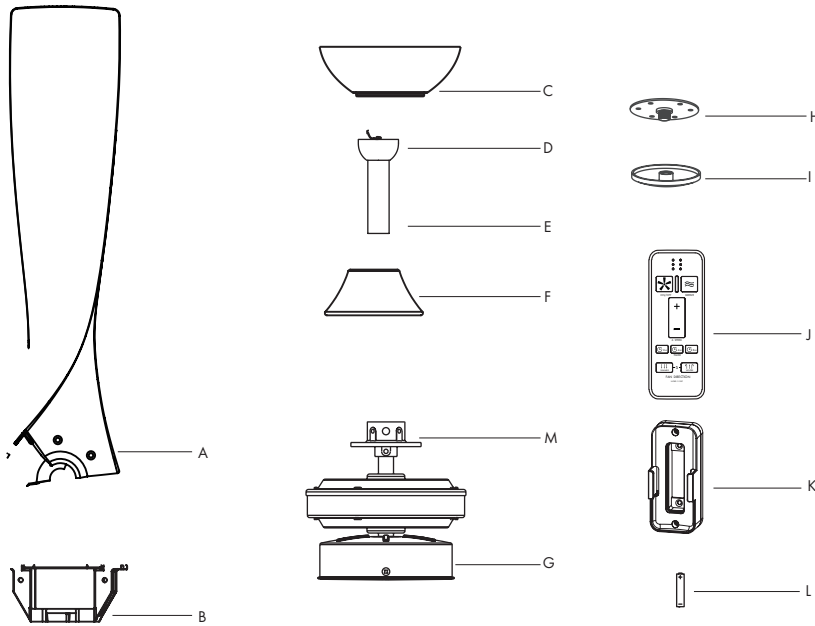

## Dimensions

## Ordering Guide

Example: F06-W-BK

Fixture Type

Finish Color

F06-W

BK

=Black Finish

## Package Contents

Part	Description	Quantity
A	Blade	3
B	Mounting bracket	1
C	Canopy	1
D	Hanger ball (preassembled)	1
E	Downrod (preassembled)	1
F	Coupling cover	1

Part	Description	Quantity
G	Fan motor assembly	1
H	Flywheel	1
I	Finial	1
J	Remote control	1
K	Wall mounting bracket	1
L	Battery AAA 1.5 V	2
M1	Motor collar	