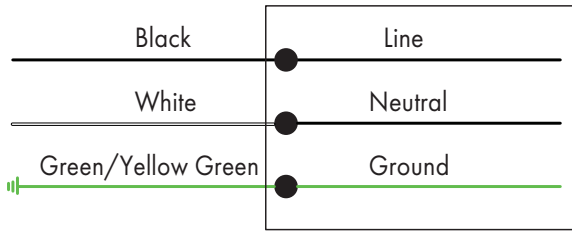

Wiring Diagram

Fixture Type:

Project Name:

Location:

Date:

CORD/ SUPPLY WIRING

LUMINAIRE

Scan the QR code or visit www.lironlighting.com/products/led2dd for the complete luminaire installation guide.