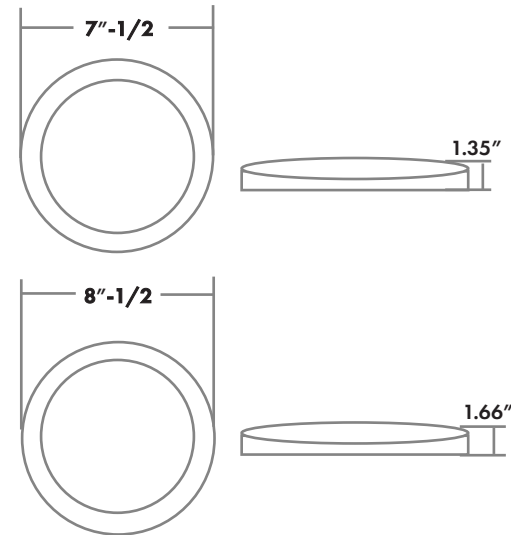

Disk Downlight with Emergency battery backup

Fixture Type:

Project Name:

Location:

Date:

Features

- 6"/8" aluminum disk downlight with 90 min emergency battery backup
- Test button integrated in the fixture
- 3CCT adjustable 3000K/4000K/5000K
- Triac dimming
- Easy to installed on the 3"/4"/5"/6" Jbox or 5"/6" can
- White finish
- Suitable for damp location

Dimension

Product Performance Standard

Size	6"/8"	Power Factor	≥90%
Weight	2 lb	LED Lifespan	50,000 Hrs
CRI	80	Dimmable	Triac Dimming
Color Temp	CCT Adjustable	Warranty	5 Years
Input Voltage	120V	Ambient Operation Temperature	0C° (32°F) ~40C°(104°F)

Ordering Guide Example: LED2DD20W8IN3CT-BU

Fixture Type	Wattage & Size	¹ Color Temp.	Finish	EM
LED2DD	15W6IN 20W8IN	3CT = CCT Adjustable 3000K/4000K/5000K	Blank = White	BU = Emergency

Fixture Type:

Project Name: