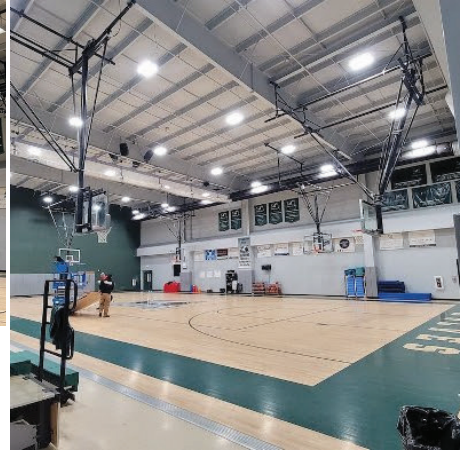

CASE STUDY

BEFORE

AFTER

Woods Charter School in Chapel Hill, North Carolina

Recent News

Woods Charter School in Chapel Hill, North Carolina has upgraded all of its interior lighting.

The building was retrofitted with LED retrofit kits for ceiling-mounted fluorescent troffers and stairwell acrylic wrap fixtures. New LED high-bay fixtures replaced fluorescent high-bay fixtures in the gym.