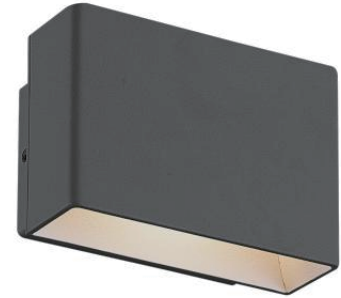

WS63 Series LED Outdoor Light

| |
|----------------------|
| Fixture Type: |
| Project Name: |
| Location: |
| Date: |

Features:

- 7W aluminum outdoor decorative wall pack
- Single color temperature (3000K/4000K/5000K)
- Oil bronze or black finish
- Up 70 lumen per watt efficacy
- 120V input voltage
- Suitable for wet location

Product Performance Standard

| | | | |
|----------------------|-------------------|--------------------------------------|-----------------------------|
| Dimension | 5 1/4" * 12" * 2" | Power Factor | ≥90% |
| Weight | 2 lb | LED Lifespan | 50,000 Hrs |
| CRI | 80 90 | Dimmable | Triac dimming |
| Color Temp | 3000K/4000K/5000K | Warranty | 5 Years |
| Input Voltage | 120V | Ambient Operation Temperature | 0C° (32°F) ~40C° (104°F) |

Ordering Guide Example: WS631012

| Part Number | Size & Wattage | CCT | Finish |
|-------------|----------------|-------------------------------------|-----------------------------|
| WS63 | 10 = 7W | 1 = 3000K 2 = 4000K 3 = 5000K | 2 = Oil bronze 4 = Black |