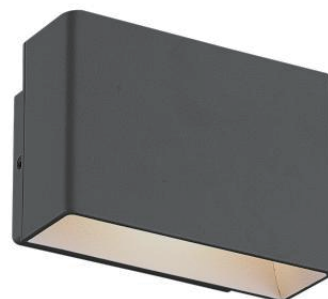

WS63 Series LED Outdoor Light

Fixture Type:

Project Name:

Location:

Date:

Features:

- 7W aluminum outdoor decorative wall pack
- Single color temperature (3000K/4000K/5000K)
- Dimmable
- Oil bronze or black finish
- Up 70 lumen per watt efficacy
- 120V input voltage
- Suitable for wet location

Product Performance Standard

Dimension	5 1/4" * 12" * 2"	Power Factor	≥90%
Weight	2 lb	LED Lifespan	50,000 Hrs
CRI	80 90	Dimmable	YES
Color Temp	3000K/4000K/5000K	Warranty	5 Years
Input Voltage	120V	Ambient Operation Temperature	0C° (32°F) ~40C° (104°F)

Ordering Guide Example: WS631012

Part Number

Size & Wattage

CCT

Finish

WS63

10 = 7W

1 = 3000K
2 = 4000K
3 = 5000K

2 = Oil bronze
4 = Black