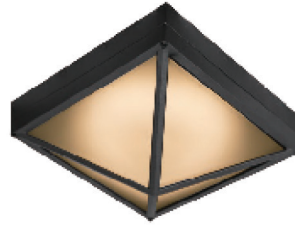

WS08 Series

Outdoor Bulkhead

Fixture Type:

Project Name:

Location:

Date:

Features

- 10-3/8" W x 10-3/8" D x 5-1/8" H aluminum housing
- Glass diffuser
- Long lasting driver-on-board light engine
- 120V non dimmable
- 5 year limited warranty
- ELT & cETL listed, wet location
- Wall or ceiling mount

Dimensions

10-3/8" W x 10-3/8" D x 5-1/8" H

Product Performance Standard

Size	10-3/8" W x 10-3/8" D x 5-1/8" H	Power Factor	90%
Weight	4lb	Life Span	50,000 Hrs
Mounting	Ceiling/wall Mount	Dimmable	Triac dimmable
Color Temp	3CCT	Efficacy	up to 80 lm/W
CRI	>80	Warranty	5 Years
Input Voltage	120V	Ambient Operation Temperature	-15C° (-4°F) ~ 40° (104°F)