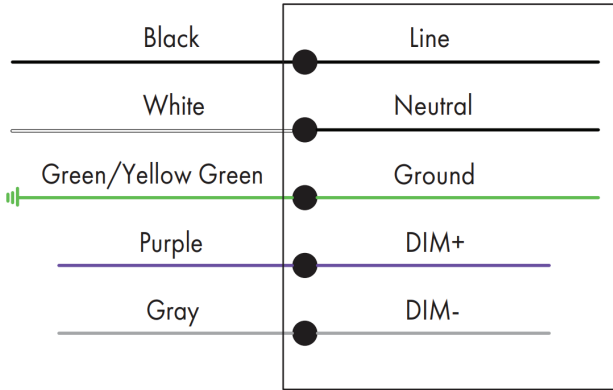

VT4 Series

LED Vapor Tight Wattage Selectable & 3CCT

Fixture Type:
Project Name
Location:
Date:

Wiring Diagram

Installation Instructions

1. Drill four holes into the screw locations on the ceiling.

2. Fix the plastic anchor into the ceiling, insert the screws into the metal clamp, then fix the screws into the anchor

3. Fix the fixture into the clamps shown as above

4. Complete the installation as the above picture shown

Wiring

L (Live Line)
GND (Ground)
N (Null Line)

⚠ Warning: Turn off the power before installation