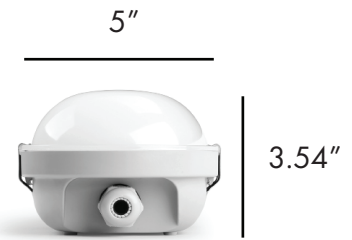

## Features

- High impact resistant acrylic prismatic lenses attached with stainless steel clips, enhancing the airtight seal
- Wattage selectable 30W/40W/50W
- Color temperature adjustable 3000K/4000K/5000K
- 0-10V dimmable
- 3/4" knockouts hole for easier installation
- Weather proof fixture - IP65 Rated suitable for wet location
- Optional accessories internal motion sensor and emergency battery backup
- 5 Year warranty

## Dimensions

## Product Performance Standard

<b>Size</b>	47.2" x 5" x 3.54"	<b>Power Factor</b>	90%
<b>Weight</b>	8 lb	<b>Life Span</b>	50,000 Hrs
<b>IP Rate</b>	IP65	<b>Dimmable</b>	0-10V Dimmable
<b>Color Temp</b>	3CCT	<b>Efficacy</b>	Up to 160 lm/W
<b>CRI</b>	80	<b>Warranty</b>	5 Years
<b>Input Voltage</b>	120-277V	<b>Ambient Operation Temperature</b>	-37C° (-30°F) ~ 50C° (122°F)