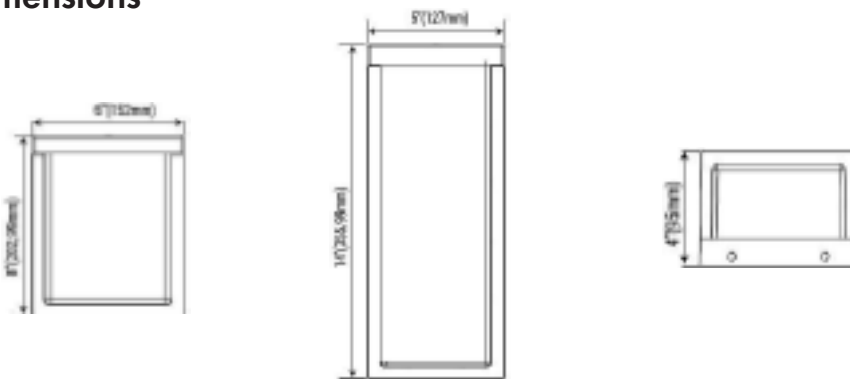

WS16 Series

LED 8"/14" Outdoor Wall Sconce

Fixture Type:

Project Name

Location:

Date:

Features

- A simplistic, modern design by its styling of straight frame accents along with opal shade. This contemporary wall sconce is as attractive as it is functional. With its sleek black accents finish.

-Wattage selectable 8" 16W/14W/12W

14" 22W/20W/18W

-3CCT Adjustable 3000K/4000K/5000K

-Photocell pre-installed.

-Wet list rated.

Dimensions

Specification

Material	PC Housing	Efficacy	Up to 108 lm/W
Lens	White Acrylic lens	LED Life Span	50,000 hrs
Beam angle	100 degree	Dimmable	Triac Dimming
Color Temp	3CCT 3000K/4000K/5000K	Lumen Package	8" 1,742lm 14"2,619lm
CRI	80 CRI	Warranty	5 Years
Input Voltage	120V	Ambient Operation Temperature	-20°C (-4°F) ~40° C(113°F)
Installation	Wall Mount	Listing	ETL Listed Wet location listed

WS16 Series

LED 8"/14" Outdoor Wall Sconce

Fixture Type:
Project Name
Location:
Date:

Ordering Guide

Example: W16-20-4-4-PC

Fixture Type	Wattage	CCT	Finish	Photocell
W16	10 =16W 8INCH	4 =3CCT 3000K/4000K/5000K	4 = Black	PC =Photocell Pre-installed
	20 =22W 14INCH		6 =Silver	