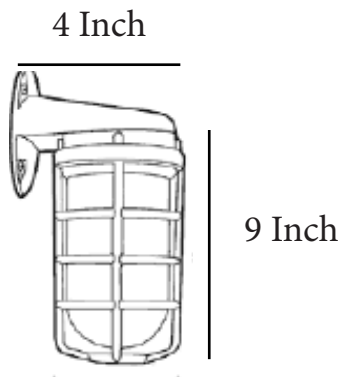

WS14 Series

Outdoor Cage Wall Light

Fixture Type:

Project Name

Location:

Date:

Features

- LED Cage wall light - outdoor LED light fixture with black modern metal cage design, perfect for exterior or even interior use.
- E26 socket A19 9W 3000K,4000K or 5000K light bulb included.
- Easy installation 120VAC standard E26 BASE with mounting hardware included.
- Ideal for illuminating outdoor porch areas, front doors, over the garage, and even suitable for interior modern lighting.

Dimensions

Specification

Material	Metal Housing	Efficacy	Up to 90 lm/W
Lens	Glass Lens	LED Life Span	50,000 hrs
Beam angle	120 degree	Dimmable	Triac Dimming
Color Temp	3000K 4000K 5000K	Lumen Package	800 lumen
CRI	80 CRI	Warranty	5 Years
Input Voltage	120V	Ambient Operation Temperature	-20°C (-4°F) ~40° C(113°F)
Installation	Wall Mount	Listing	ETL Listed Wet location listed

WS14 Series

Outdoor Cage Wall Light

Fixture Type:
Project Name
Location:
Date:

Ordering Guide

Example: WS14-10-1-4

Fixture Type	Wattage	CCT	Finish
WS14	10 =16W 8INCH	1 =3000K	4 = Black
		2 =4000K	2 =Bronze
		3 =5000K	6 =Silver