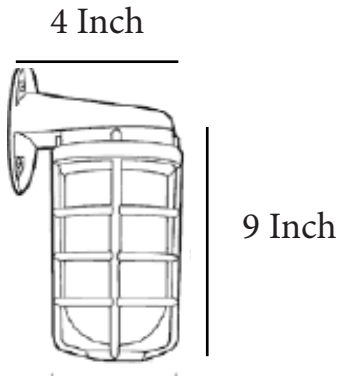

## Outdoor Cage Wall Light

<b>Fixture Type:</b>
<b>Project Name</b>
<b>Location:</b>
<b>Date:</b>

### Features

- LED Cage wall light - outdoor LED light fixture with black modern metal cage design, perfect for exterior or even interior use.
- E26 socket A19 9W 3000K,4000K or 5000K light bulb included.
- Easy installation 120VAC standard E26 BASE with mounting hardware included.
- Ideal for illuminating outdoor porch areas, front doors, over the garage, and even suitable for interior modern lighting.

### Dimensions