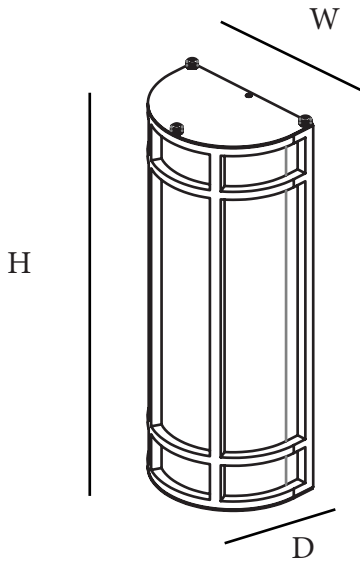

# WS36 Series

LED Black Outdoor Decorative Wall Sconce

**Fixture Type:**

**Project Name**

**Location:**

**Date:**

## Features

- The sleek design of the 12"/18"/24"/30" outdoor wall sconce features an elegant black grid patte creating a stunning and attractive fixture.
- Black metal frame holds an acylic white diffuser provides the perfect light distribution while centrali ing the black mission style design.
- Built in LEDs makes this a no maintenance lighting solution for many outdoor applications use.
- Output is bright 1,200 lumens while only using 23 watts of electricity.
- 5CCT Adjustable color temperature 2700K/3000K/3500K/4000K/5000K, quickly meeting different demands in areas.
- ETL Listed safety and design standards for wet location installation.

## Dimensions

H: 12" /18"/24"/30"

W: 6"

D: 4"

## Ordering Guide

Example: WS36-30-4-4

Fixture Type	Size	CCT	Finish
WS36	10 =12" 15Watts	4 =5CCT Color Temp. Adjustable 2700K/3500K/3000K/4000K/5000K	2 =Oil Bronze
	20 =18" 20Watts		4 =Black
	30 =24" 23Watts		
	40 =30" 28Watts		