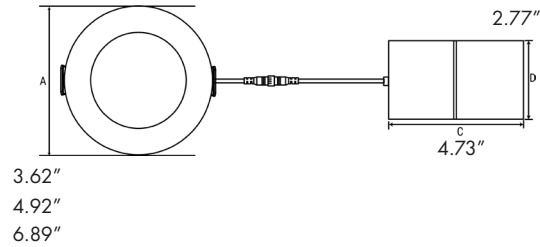

WF 4/6 Series

5CCT Ultra Slim Recessed Downlight

Fixture Type:
Project Name:
Location:
Date:

Features

- 0.39" Ultra thin canless recessed lights designed for the new construction
- Housing and J-box not required; easy install spring clips firmly secure recessed LED lights in ceiling
- Selectable 5CCT from 2700K to 5000K
- Durable die cast aluminum alloy for optimal heat dissipation
- Compatible with many dimmers that dimming from 100% to 10%
- White finish
- Wet location rated

Product Performance Standard

Size	4"/6"	Power Factor	90%
Weight	2lb	Life Span	50,000 Hrs
Mounting	Recessed Mount	Dimmable	Traic dimmable
Color Temp	5CCT	Efficacy	up to 80 lm/W
CRI	90	Warranty	5 Years
Input Voltage	120V	Ambient Operation Temperature	-15°C (-4°F) ~ 40° C(104°F)

Dimensions

Ordering Guide

Example: WF4-5CCT

WF 4/6 Series

5CCT Ultra Slim Recessed Downlight

Fixture Type:

Project Name:

Location:

6 Inch: Easily flip the switch for desired CCT