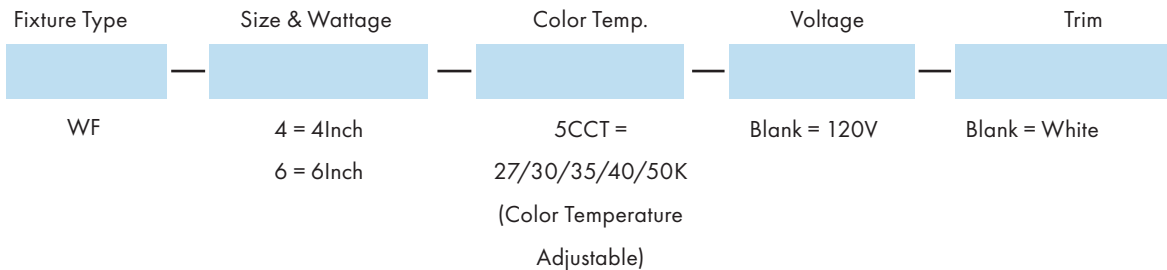

WF 4/6 Series

5CCT Ultra Slim Recessed Downlight

Fixture Type:
Project Name:
Location:
Date:

Features

- 0.39" Ultra thin canless recessed lights designed for the new construction
- Housing and J-box not required; easy install spring clips firmly secure recessed LED lights in ceiling
- Selectable 5CCT from 2700K to 5000K
- Durable die cast aluminum alloy for optimal heat dissipation
- Compatible with many dimmers that dimming from 100% to 10%
- White finish
- Wet location rated

Product Performance Standard

Size	4"/6"	Power Factor	90%
Weight	2lb	Life Span	50,000 Hrs
Mounting	Recessed Mount	Dimmable	Traic dimmable
Color Temp	5CCT	Efficacy	up to 80 lm/W
CRI	90	Warranty	5 Years
Input Voltage	120V	Ambient Operation Temperature	-15°C (-4°F) ~ 40° C(104°F)

Dimensions

Ordering Guide

Example: WF4-5CCT

WF 4/6 Series

5CCT Ultra Slim Recessed Downlight

Fixture Type:

Project Name:

Location:

Date:

Product Information

Size & Wattage	2700K		3000K		3500K		4000K		5000K	
	LUMEN	EFFICACY	LUMEN	EFFICACY	LUMEN	EFFICACY	LUMEN	EFFICACY	LUMEN	EFFICACY
4Inch 9W	562lm	62lm/W	602lm	66lm/W	613lm	68lm/W	637lm	70lm/W	644lm	71lm/W
6Inch 12W	936lm	78lm/W	996lm	86lm/W	996lm	86lm/W	1038lm	86lm/W	1038lm	86lm/W