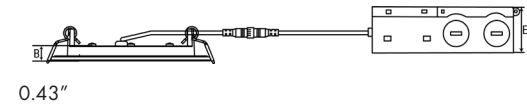

WF 4/6 Series

5CCT Ultra Slim Recessed Downlight

Fixture Type:
Project Name:
Location:
Date:

Features

- 0.39" Ultra thin canless recessed lights designed for the new construction
- Housing and J-box not required; easy install spring clips firmly secure recessed LED lights in ceiling
- Selectable 5CCT from 2700K to 5000K
- Durable die cast aluminum alloy for optimal heat dissipation
- Compatible with many dimmers that dimming from 100% to 10%
- White finish
- Wet location rated

Product Performance Standard

Size	4"/6"	Power Factor	90%
Weight	2lb	Life Span	50,000 Hrs
Mounting	Recessed Mount	Dimmable	Traic dimmable
Color Temp	5CCT	Efficacy	up to 80 lm/W
CRI	90	Warranty	5 Years
Input Voltage	120V	Ambient Operation Temperature	-15°C (-4°F) ~ 40° C(104°F)

Dimensions

Ordering Guide

Example: WF4-5CCT

WF 4/6 Series

5CCT Ultra Slim Recessed Downlight

Fixture Type:

Project Name:

Location: