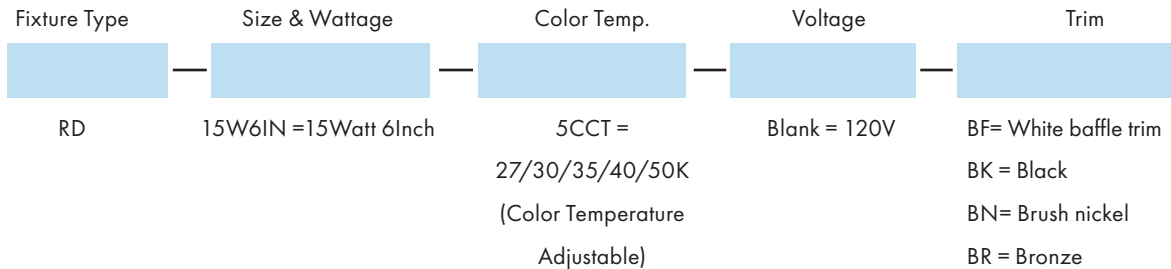

Ordering Guide

Example: RD15W6IN5CCT-BF