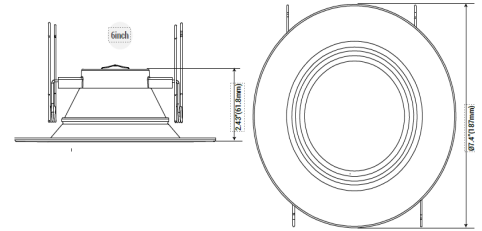

## 5CCT Recessed Downlight

<b>Fixture Type:</b>
<b>Project Name:</b>
<b>Location:</b>
<b>Date:</b>

### Dimensions