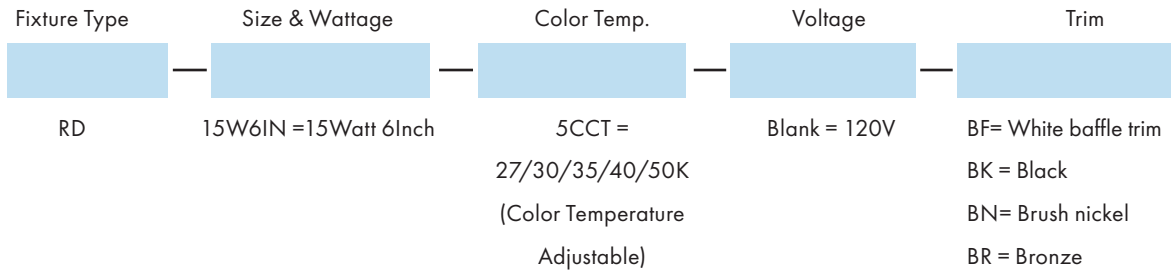

Ordering Guide

Example: RD15W6IN5CCT-BF