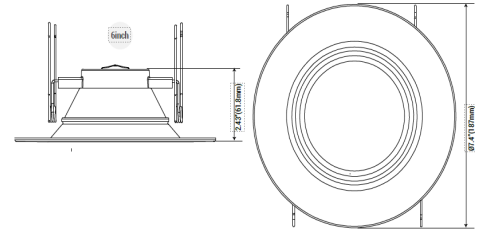

## 5CCT Recessed Downlight

<b>Fixture Type:</b>
<b>Project Name:</b>
<b>Location:</b>
<b>Date:</b>

### Dimensions