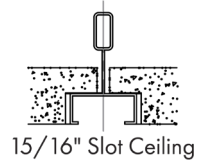

Drop Ceiling / Off Grid

Compatible for various T grid

- 9/16" Flat
- 15/16" Flat
- 9/16" Slot
- 15/16" Slot