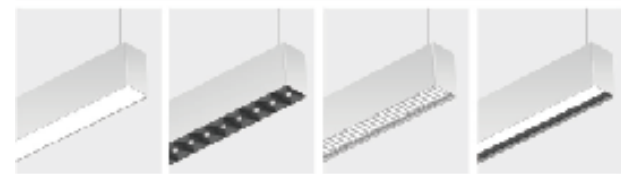

ALC Architectural Linear Series

2.3" Linear Suspended Pattern Run Luminaire

Fixture Type:

Project Name:

Location:

Date:

Features

- 2.3" wide achitectural linear luminaries is available in 2ft,3ft,4ft and 8ft.
- Simply provide wide, powerful lighting to any atmosphere with continuous runs.
- Extruded aluminum housing with preminum powder coat white or black finish.
- 7 embedded adjustable light distribution by dip switch 100%up,100%down,50%up 50%down,10%up 90% down,30%up 70%down,70%up 30%down,90%up 90%down.
- Color temperature adjustable 3000K/3500K /4000K.
- Wattage selectable 100%/75%/50%
- Standard optical diffuser lens, optional reflector lens, louver lens and deep regressed lens
- Various mounting option included suspended mount,surface mount and wall mount.
- Optional emergency battery backup is available.

Diffuser

Reflector

Louver

Deep Recessed

Dimensions

Specification

Material	Extruded aluminum housing	Efficacy	117lm/W
Lens	Diffuser/Louver/Reflector/Deep regressed	LED Life Span	50,000 hrs
Beam angle	110 degree	Dimmable	0-10V Dimming
Color Temp	3CCT 3000K/3500K/4000K	Lumen Package	2,300 lm to 9,200lm
CRI	90	Warranty	5 Years
Input Voltage	120-277V	Ambient Operation Temperature	-20°C(-4°F) to 40°C (104°F)
Installation	Suspended mount	Listing	UL Listed Damp Location

Dry wall Ceiling Mount Individual Run

Example: AL-PDW-S-BK-kit

AL-PDW	Canopy Shape	Finish
Dry Wall Mounting Kit	R=Round S=Square	WH=Black BK=Black

Notes:
Dry wall ceiling mounts kit will consist of:
1 pc - 4" round or square canopy for power feed side,
1 pc - 4" round or square canopy for non power feed side,
1 pc - 2" round or square canopy for non power feed side,
1 pc - J-box cross bar, 1 pc - 5FT Power feed, 1 set - 5ft aircraft Cable.