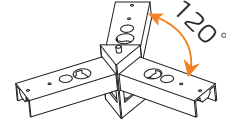

ALC Architectural Linear Series

2.3" Linear Suspended Pattern Run Luminaire

Fixture Type:

Project Name:

Location:

Date:

Cross Connector

Provide A/B/C/D dimension
 Example: A=4', B=4', C=4', D=4'
 Part number:
 ALC-CC4444

T Shape Connector

Provide A/B/C dimension
 Example: A=4', B=2', C=4'
 Part number:
 ALC-TC424

Y Shape Connector

Provide A/B/C dimension
 Example: A=4', B=4', C=4'
 Part number:
 ALC-YC444

V Shape Connector

Provide A/B dimension
 Example: A=4', B=4'
 Part number:
 ALC-VC44

L Shape Connector

Provide A/B dimension
 Example: A=4', B=4'
 Part number:
 ALC-IC44

Standard pattern shape
 Mounting Points:

- 25.56" for 2' fixture
- 50.64" for 4' fixture
- 100.92" for 8' fixture