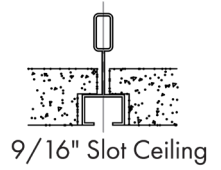

Drop Ceiling / Off Grid

Compatible for various T grid

- 9/16" Flat
- 15/16" Flat
- 9/16" Slot
- 15/16" Slot