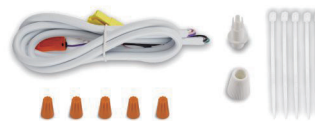

- 9/16" Flat
- 15/16" Flat
- 9/16" Slot
- 15/16" Slot

Pendant Accessories For Dry Ceiling

Canopy Kits

Power Cord Kits

Aircraft Cable Kits

Pendant Accessories For Drop Ceiling

Canopy Kits

Power Cord Kits