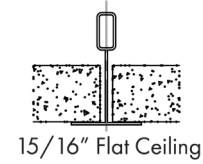

Drop Ceiling / Off Grid

Compatible for various T grid

- 9/16" Flat
- 15/16" Flat
- 9/16" Slot
- 15/16" Slot