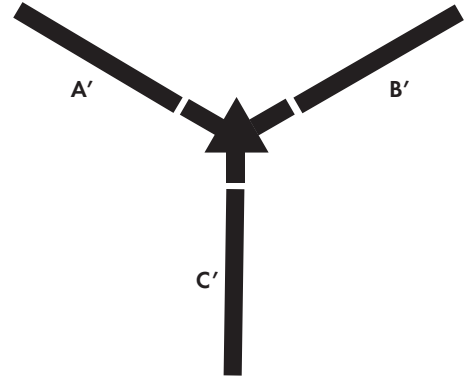

ALC Architectural Linear Series

2.3" Linear Suspended Pattern Run Luminaire

Fixture Type:

Project Name:

Location:

Date:

Cross Connector

Provide A/B/C/D dimension
 Example: A=4', B=4', C=4', D=4'
 Part number:
 ALC-CC4444

T Shape Connector

Provide A/B/C dimension
 Example: A=4', B=2', C=4'
 Part number:
 ALC-TC424

Y Shape Connector

Provide A/B/C dimension
 Example: A=4', B=4', C=4'
 Part number:
 ALC-YC444

V Shape Connector

Provide A/B dimension
 Example: A=4', B=4'
 Part number:
 ALC-VC44

L Shape Connector

Provide A/B dimension
 Example: A=4', B=4'
 Part number:
 ALC-IC44

Standard pattern shape
 Mounting Points:

- 25.56" for 2' fixture
- 50.64" for 4' fixture
- 100.92" for 8' fixture