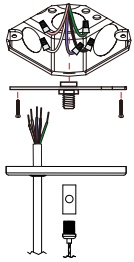

Linear Run connector

ALC-CC = Cross Connector

ALC-YC = Y Connector

ALC-VC = V Connector

ALC-TC = T Connector

ALC-LC = L Connector

ALC Architectural Linear Series

2.3" Linear Suspended Pattern Run Luminaire

Fixture Type:

Project Name:

Location:

Date:

Mounting

Dry Wall Mount

Drop Ceiling / Off Grid

Compatible for various T grid

- 9/16" Flat
- 15/16" Flat
- 9/16" Slot
- 15/16" Slot

Pendant Accessories For Dry Ceiling

Canopy Kits

Power Cord Kits

Aircraft Cable Kits

Pendant Accessories For Drop Ceiling

Canopy Kits

Power Cord Kits

Provide A/B dimension
 Example: A=4', B=4'
 Part number:
 ALC-VC44

L Shape Connector

Provide A/B dimension
 Example: A=4', B=4'
 Part number:
 ALC-IC44

Standard pattern shape
 Mounting Points:

- 25.56" for 2' fixture
- 50.64" for 4' fixture
- 100.92" for 8' fixture