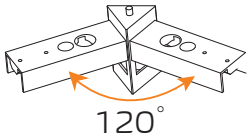

ALC Architectural Linear Series

2.3" Linear Suspended Pattern Run Luminaire

Fixture Type:

Project Name:

Location:

Date:

Cross Connector

Provide A/B/C/D dimension
 Example: A=4', B=4', C=4', D=4'
 Part number:
 ALC-CC4444

T Shape Connector

Provide A/B/C dimension
 Example: A=4', B=2', C=4'
 Part number:
 ALC-TC424

Y Shape Connector

Provide A/B/C dimension
 Example: A=4', B=4', C=4'
 Part number:
 ALC-YC444

V Shape Connector