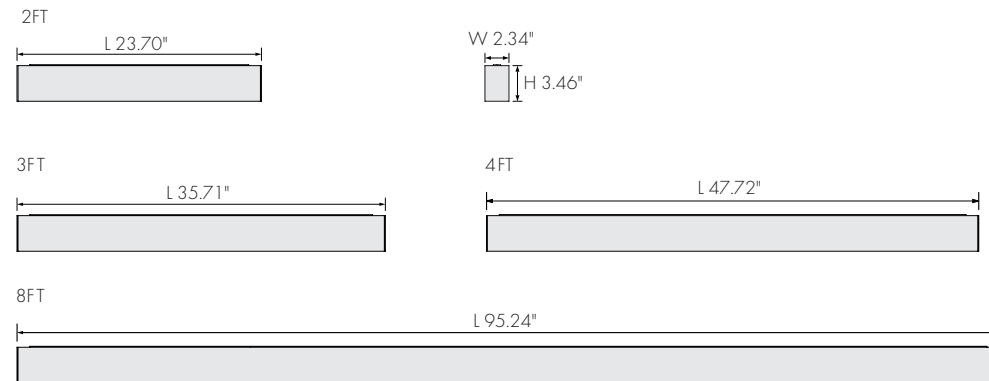

ALC Architectural Linear Series

2.3" Linear Suspended Pattern Run Luminaire

Fixture Type:

Project Name:

Location:

Date:

Features

- 2.3" wide achitectural linear luminaries is available in 2ft,3ft,4ft and 8ft.
- Simply provide wide, powerful lighting to any atmosphere with continuous runs.
- Extruded aluminum housing with preminum powder coat white or black finish.
- 7 embedded adjustable light distribution by dip switch 100%up,100%down,50%up 50%down,10%up 90% down,30%up 70%down,70%up 30%down,90%up 90%down.
- Color temperature adjustable 3000K/3500K /4000K.
- Wattage selectable 100%/75%/50%
- Standard optical diffuser lens, optional reflector lens, louver lens and deep regressed lens
- Various mounting option included suspended mount,surface mount and wall mount.
- Optional emergency battery backup is available.

Diffuser

Reflector

Louver

Deep Recessed

Dimensions

Specification

Material	Extruded aluminum housing	Efficacy	117lm/W
Lens	Diffuser/Louver/Reflector/Deep regressed	LED Life Span	50,000 hrs
Beam angle	110 degree	Dimmable	0-10V Dimming
Color Temp	3CCT 3000K/3500K/4000K	Lumen Package	2,300 lm to 9,200lm
CRI	90	Warranty	5 Years
Input Voltage	120-277V	Ambient Operation Temperature	-20°C(-4°F) to 40°C (104°F)
Installation	Suspended mount	Listing	UL Listed Damp Location

ALC Architectural Linear Series

2.3" Linear Suspended Pattern Run Luminaire

Fixture Type:
Project Name:
Location:
Date:

Ordering Guide Example: ALC-UW3CCT-WH-4

Fixture Type	Lens	Wattage	CCT	Finish	Linear Feet
ALC	D =Diffuser(Default) C = Deep Regressed L =Louver R =Reflector	UW =Wattage Selectable	3CCT =30/35/40K	WH = White BK = Black	Nominal linear feet = in increments of 4' fixture lengths come in 2'/3'/4'/8'

Provide A/B dimension
 Example: A=4', B=4'
 Part number:
 ALC-VC44

L Shape Connector

Provide A/B dimension
 Example: A=4', B=4'
 Part number:
 ALC-IC44

Standard pattern shape
 Mounting Points:

- 25.56" for 2' fixture
- 50.64" for 4' fixture
- 100.92" for 8' fixture