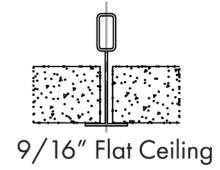

Drop Ceiling / Off Grid

Compatible for various T grid

- 9/16" Flat
- 15/16" Flat
- 9/16" Slot
- 15/16" Slot