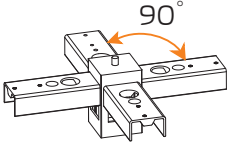

ALC Architectural Linear Series

2.3" Linear Suspended Pattern Run Luminaire

Fixture Type:

Project Name:

Location:

Date:

Cross Connector

Provide A/B/C/D dimension
 Example: A=4', B=4', C=4', D=4'
 Part number:
 ALC-CC4444

T Shape Connector

Provide A/B/C dimension
 Example: A=4', B=2', C=4'
 Part number:
 ALC-TC424

Y Shape Connector

Provide A/B/C dimension
 Example: A=4', B=4', C=4'
 Part number:
 ALC-YC444

V Shape Connector

Provide A/B dimension
 Example: A=4', B=4'
 Part number:
 ALC-VC44

L Shape Connector

Provide A/B dimension
 Example: A=4', B=4'
 Part number:
 ALC-IC44

Standard pattern shape
 Mounting Points:

- 25.56" for 2' fixture
- 50.64" for 4' fixture
- 100.92" for 8' fixture