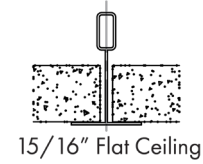

Non-Power feed	Canopy Shape	Grid Size	Grid Type	Finish	Canopy Size
AL-NTBCNP					
Drop ceiling mount	R=Round	9=9/16	F=Flat	WH=Blank	4=4inch
Non-Power feed side	S=Square	15=15/16	S=Slot	BK=Black	2=2inch

Linear Run connector

ALC-FC = Inline connector

ALC Architectural Linear Series

2.3" Linear Suspended Linear Run Luminaire

Fixture Type:

Project Name:

Location:

Date:

Mounting

Dry Wall Mount

Drop Ceiling / Off Grid

Compatible for various T grid

- 9/16" Flat
- 15/16" Flat
- 9/16" Slot
- 15/16" Slot

Pendant Accessories For Dry Ceiling

Canopy Kits

Power Cord Kits