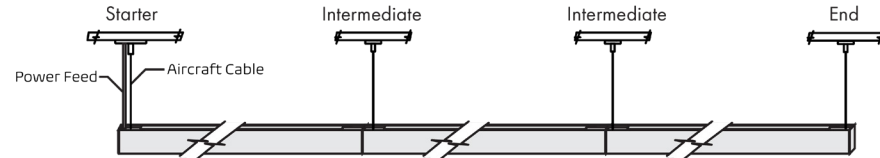

ALC Architectural Linear Series

2.3" Linear Suspended Linear Run Luminaire

Fixture Type:

Project Name:

Location:

Date:

Line Connection:

Linear Connector
(-ALC-FC)

120Vac: Connections up to 40ft
277Vac: Connections up to 100ft

Mounting point:
24.72" for 2FT fixture
49.8" for 4FT fixture
100.08" for 8FT fixture

Continuous Run

Mounting point:
24.96" for 2FT fixture
50.04" for 4FT fixture
100.2" for 8FT fixture