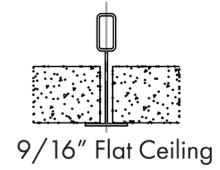

Mounting

Dry Wall Mount

Drop Ceiling / Off Grid

Compatible for various T grid

- 9/16" Flat
- 15/16" Flat
- 9/16" Slot
- 15/16" Slot

Pendant Accessories For Dry Ceiling

Canopy Kits

Power Cord Kits