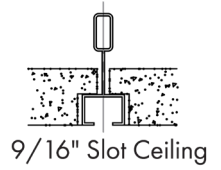

Linear Run connector

ALC-FC = Inline connector

ALC Architectural Linear Series

2.3" Linear Suspended Linear Run Luminaire

Fixture Type:

Project Name:

Location:

Date:

Mounting

Dry Wall Mount

Drop Ceiling / Off Grid

Compatible for various T grid

- 9/16" Flat
- 15/16" Flat
- 9/16" Slot
- 15/16" Slot

Pendant Accessories For Dry Ceiling

Canopy Kits

Power Cord Kits