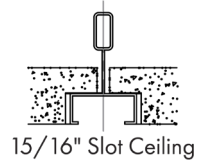

Non-Power feed	Canopy Shape	Grid Size	Grid Type	Finish	Canopy Size
AL-NTBCNP					
Drop ceiling mount	R=Round	9=9/16	F=Flat	WH=Blank	4=4inch
Non-Power feed side	S=Square	15=15/16	S=Slot	BK=Black	2=2inch

Linear Run connector

ALC-FC = Inline connector

ALC Architectural Linear Series

2.3" Linear Suspended Linear Run Luminaire

Fixture Type:

Project Name:

Location:

Date:

Mounting

Dry Wall Mount

Drop Ceiling / Off Grid

Compatible for various T grid

- 9/16" Flat
- 15/16" Flat
- 9/16" Slot
- 15/16" Slot

Pendant Accessories For Dry Ceiling

Canopy Kits

Power Cord Kits