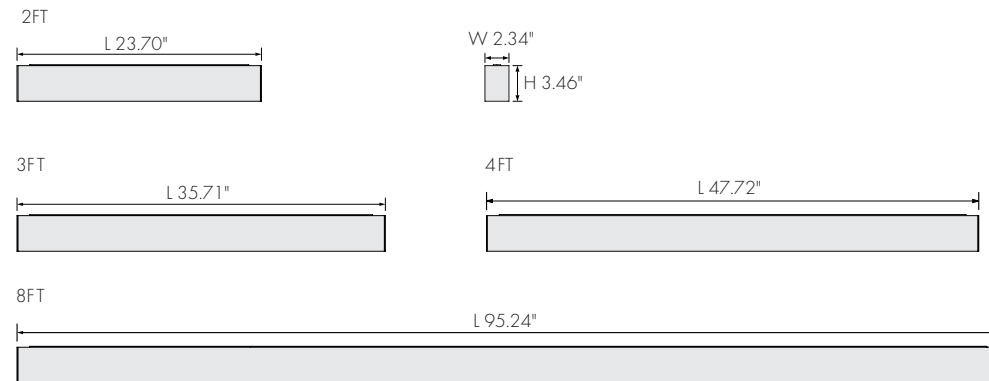

ALC Architectural Linear Series

2.3" Linear Suspended Linear Run Luminaire

Fixture Type:

Project Name:

Location:

Date:

Features

- 2.3" wide achitectural linear luminaries is available in 2ft,3ft,4ft and 8ft.
- Simply provide wide, powerful lighting to any atmosphere with continuous runs.
- Extruded aluminum housing with preminum powder coat white or black finish.
- 7 embedded adjustable light distribution by dip switch 100%up,100%down,50%up 50%down,10%up 90% down,30%up 70%down,70%up 30%down,90%up 90%down.
- Color temperature adjustable 3000K/3500K /4000K.
- Wattage selectable 100%/75%/50%
- Standard optical diffuser lens, optional reflector lens, louver lens and deep regressed lens
- Various mounting option included suspended mount,surface mount and wall mount.
- Optional emergency battery backup is available.

Dimensions

Diffuser

Reflector

Louver

Deep Recessed

Specification

Material	Extruded aluminum housing	Efficacy	117lm/W
Lens	Diffuser/Louver/Reflector/Deep regressed	LED Life Span	50,000 hrs
Beam angle	110 degree	Dimmable	0-10V Dimming
Color Temp	3CCT 3000K/3500K/4000K	Lumen Package	2,300 lm to 9,200lm
CRI	90	Warranty	5 Years
Input Voltage	120-277V	Ambient Operation Temperature	-20°C(-4°F) to 40°C (104°F)
Installation	Suspended mount	Listing	UL Listed Damp Location

Fixture Type	Lens	Wattage	CCT	Finish	Linear Feet
ALC	D =Diffuser(Default) C = Deep Regressed L =Louver R =Reflector	UW =Wattage Selectable	3CCT =30/35/40K	WH = White BK = Black	Nominal linear feet = in increments of 4' fixture lengths come in 2'/3'/4'/8'