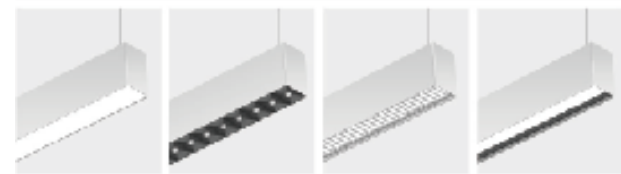

ALC Architectural Linear Series

2.3" Linear Suspended Linear Run Luminaire

Fixture Type:

Project Name:

Location:

Date:

Features

- 2.3" wide achitectural linear luminaries is available in 2ft,3ft,4ft and 8ft.
- Simply provide wide, powerful lighting to any atmosphere with continuous runs.
- Extruded aluminum housing with preminum powder coat white or black finish.
- 7 embedded adjustable light distribution by dip switch 100%up,100%down,50%up 50%down,10%up 90% down,30%up 70%down,70%up 30%down,90%up 90%down.
- Color temperature adjustable 3000K/3500K /4000K.
- Wattage selectable 100%/75%/50%
- Standard optical diffuser lens, optional reflector lens, louver lens and deep regressed lens
- Various mounting option included suspended mount,surface mount and wall mount.
- Optional emergency battery backup is available.

Dimensions

Diffuser

Reflector

Louver

Deep Recessed

Specification

Material	Extruded aluminum housing	Efficacy	117lm/W
Lens	Diffuser/Louver/Reflector/Deep regressed	LED Life Span	50,000 hrs
Beam angle	110 degree	Dimmable	0-10V Dimming
Color Temp	3CCT 3000K/3500K/4000K	Lumen Package	2,300 lm to 9,200lm
CRI	90	Warranty	5 Years
Input Voltage	120-277V	Ambient Operation Temperature	-20°C(-4°F) to 40°C (104°F)
Installation	Suspended mount	Listing	UL Listed Damp Location