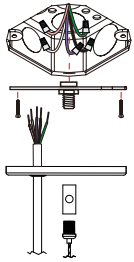

Drop Ceiling Mount Continued Run **Example: AL-PTB-R-9-F-WH,AL-NTBCNP-R-9-F-WH-2,ALC-FC**

Power feed	Canopy Shape	Grid Size	Grid Type	Finish
AL-PTB				
Drop ceiling mount	R=Round S=Square	9=9/16 15=15/16	F=Flat S=Slot	WH=Blank BK=Black

Non-Power feed	Canopy Shape	Grid Size	Grid Type	Finish	Canopy Size
AL-NTBCNP					
Drop ceiling mount	R=Round	9=9/16	F=Flat	WH=Blank	4=4inch
Non-Power feed side	S=Square	15=15/16	S=Slot	BK=Black	2=2inch

Linear Run connector

ALC-FC = Inline connector

ALC Architectural Linear Series

2.3" Linear Suspended Linear Run Luminaire

Fixture Type:

Project Name:

Location:

Date:

Mounting

Dry Wall Mount

Drop Ceiling / Off Grid

Compatible for various T grid

- 9/16" Flat
- 15/16" Flat
- 9/16" Slot
- 15/16" Slot

Pendant Accessories For Dry Ceiling

Canopy Kits

Power Cord Kits