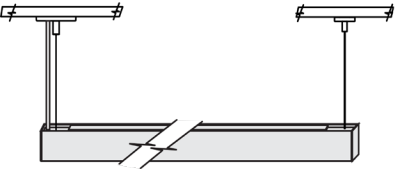

ALC Architectural Linear Series

2.3" Linear Suspended Linear Run Luminaire

Fixture Type:

Project Name:

Location:

Date:

Line Connection:

Linear Connector
(-ALC-FC)

120Vac: Connections up to 40ft
277Vac: Connections up to 100ft

Mounting point:
24.72" for 2FT fixture
49.8" for 4FT fixture
100.08" for 8FT fixture

Continuous Run

Mounting point:
24.96" for 2FT fixture
50.04" for 4FT fixture
100.2" for 8FT fixture