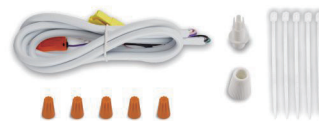

Mounting

Dry Wall Mount

Drop Ceiling / Off Grid

Compatible for various T grid

- 9/16" Flat
- 15/16" Flat
- 9/16" Slot
- 15/16" Slot

Pendant Accessories For Dry Ceiling

Canopy Kits

Power Cord Kits

Aircraft Cable Kits

Pendant Accessories For Drop Ceiling

Canopy Kits

Power Cord Kits

T-grid Clips

Junction Box

Aircraft Cable Kits

ALC Architectural Linear Series