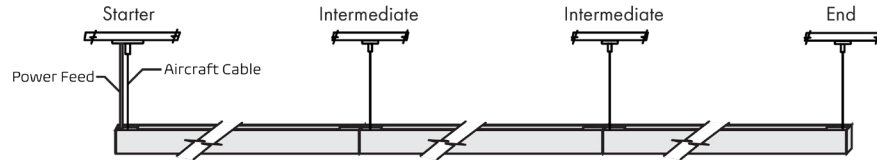

ALC Architectural Linear Series

2.3" Linear Suspended Linear Run Luminaire

Fixture Type:

Project Name:

Location:

Date:

Line Connection:

Linear Connector
(-ALC-FC)

120Vac: Connections up to 40ft
277Vac: Connections up to 100ft

Mounting point:
24.72" for 2FT fixture
49.8" for 4FT fixture
100.08" for 8FT fixture

Continuous Run

Mounting point:
24.96" for 2FT fixture
50.04" for 4FT fixture
100.2" for 8FT fixture