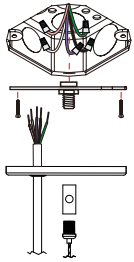

Note: Optional 12ft power cable and 12ft aircraft cable available. Both cable can be adjustable the length.

Drop Ceiling Mount Continued Run **Example: AL-PTB-R-9-F-WH,AL-NTBCNP-R-9-F-WH-2,ALC-FC**

Power feed	Canopy Shape	Grid Size	Grid Type	Finish
AL-PTB				
Drop ceiling mount	R=Round S=Square	9=9/16 15=15/16	F=Flat S=Slot	WH=Blank BK=Black

Non-Power feed	Canopy Shape	Grid Size	Grid Type	Finish	Canopy Size
AL-NTBCNP					
Drop ceiling mount	R=Round	9=9/16	F=Flat	WH=Blank	4=4inch
Non-Power feed side	S=Square	15=15/16	S=Slot	BK=Black	2=2inch

Linear Run connector

ALC-FC = Inline connector

ALC Architectural Linear Series

2.3" Linear Suspended Linear Run Luminaire

Fixture Type:

Project Name:

Location:

Date:

Mounting

Dry Wall Mount

Drop Ceiling / Off Grid

Compatible for various T grid

- 9/16" Flat
- 15/16" Flat
- 9/16" Slot
- 15/16" Slot

Pendant Accessories For Dry Ceiling

Canopy Kits

Power Cord Kits