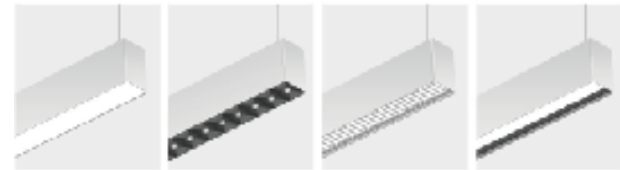

ALC Architectural Linear Series

2.3" Linear Suspended Linear Run Luminaire

Fixture Type:

Project Name:

Location:

Date:

Features

- 2.3" wide achitectural linear luminaries is available in 2ft,3ft,4ft and 8ft.
- Simply provide wide, powerful lighting to any atmosphere with continuous runs.
- Extruded aluminum housing with preminum powder coat white or black finish.
- 7 embedded adjustable light distribution by dip switch 100%up,100%down,50%up 50%down,10%up 90% down,30%up 70%down,70%up 30%down,90%up 90%down.
- Color temperature adjustable 3000K/3500K /4000K.
- Wattage selectable 100%/75%/50%
- Standard optical diffuser lens, optional reflector lens, louver lens and deep regressed lens
- Various mounting option included suspended mount,surface mount and wall mount.
- Optional emergency battery backup is available.

Diffuser

Reflector

Louver

Deep Recessed

Dimensions

Specification

Material	Extruded aluminum housing	Efficacy	117lm/W
Lens	Diffuser/Louver/Reflector/Deep regressed	LED Life Span	50,000 hrs
Beam angle	110 degree	Dimmable	0-10V Dimming
Color Temp	3CCT 3000K/3500K/4000K	Lumen Package	2,300 lm to 9,200lm
CRI	90	Warranty	5 Years
Input Voltage	120-277V	Ambient Operation Temperature	-20°C(-4°F) to 40°C (104°F)
Installation	Suspended mount	Listing	UL Listed Damp Location

Dry wall Ceiling Mount Individual Run

Example: AL-PDW-S-BK-kit

AL-PDW	Canopy Shape	Finish
Dry Wall Mounting Kit	R=Round S=Square	WH=Black BK=Black

Notes:
Dry wall ceiling mounts kit will consist of:
1 pc - 4" round or square canopy for power feed side,
1 pc - 4" round or square canopy for non power feed side,
1 pc - 2" round or square canopy for non power feed side,
1 pc - J-box cross bar, 1 pc - 5FT Power feed, 1 set - 5ft aircraft Cable.