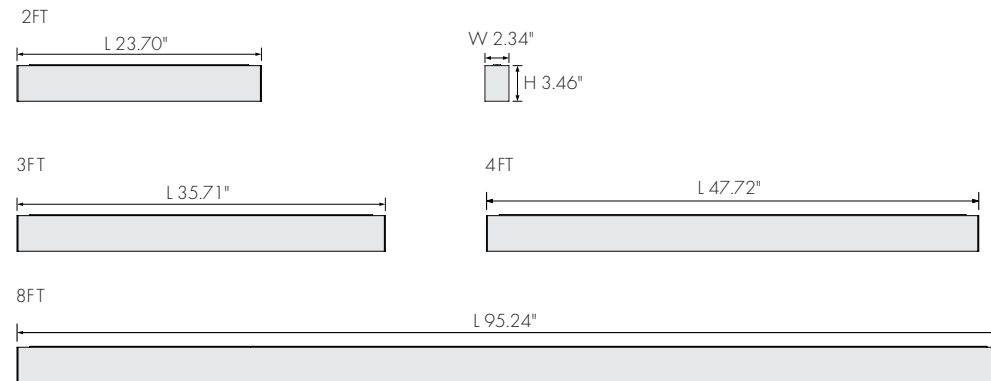

Diffuser

Reflector

Louver

Deep Recessed

Dimensions

Specification

Material	Extruded aluminum housing	Efficacy	117lm/W
Lens	Diffuser/Louver/Reflector/Deep regressed	LED Life Span	50,000 hrs
Beam angle	110 degree	Dimmable	0-10V Dimming
Color Temp	3CCT 3000K/3500K/4000K	Lumen Package	2,300 lm to 9,200lm
CRI	90	Warranty	5 Years
Input Voltage	120-277V	Ambient Operation Temperature	-20°C(-4°F) to 40°C (104°F)
Installation	Suspended mount	Listing	UL Listed Damp Location

ALC Architectural Linear Series

2.3" Linear Suspended Linear Run Luminaire

Fixture Type:
Project Name:
Location:
Date:

Ordering Guide Example: ALC-UW3CCT-WH-4

Fixture Type	Lens	Wattage	CCT	Finish	Linear Feet
ALC	D =Diffuser(Default) C = Deep Regressed L =Louver R =Reflector	UW =Wattage Selectable	3CCT =30/35/40K	WH = White BK = Black	Nominal linear feet = in increments of 4' fixture lengths come in 2'/3'/4'/8'