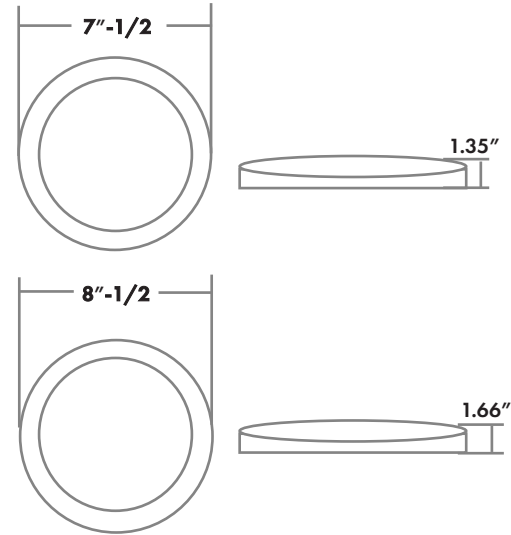

2DD Series

Disk Downlight with Emergency battery backup

Fixture Type:
Project Name
Location:
Date:

Features

- 6"/8" aluminum disk downlight with 90 min emergency battery backup
- Test button integrated in the fixture
- 3CCT adjustable 3000K/4000K/5000K
- Triac dimming
- Easy to installed on the 3"/4"/5"/6" Jbox or 5"/6" can
- White finish
- Suitable for damp location

Dimension

Product Performance Standard

Size	6"/8"	Power Factor	≥90%
Weight	2 lb	LED Lifespan	50,000 Hrs
CRI	80	Dimmable	Triac Dimming
Color Temp	CCT Adjustable	Warranty	5 Years
Input Voltage	120V	Ambient Operation Temperature	0C° (32°F) ~40C°(104°F)

Ordering Guide Example: LED2DD20W8IN3CT-BU

Fixture Type	Wattage & Size	¹ Color Temp.	Finish	EM
LED2DD	15W6IN 20W8IN	3CT = CCT Adjustable 3000K/4000K/5000K	Blank = White	BU = Emergency

2DD Series

Disk Downlight with Emergency battery backup