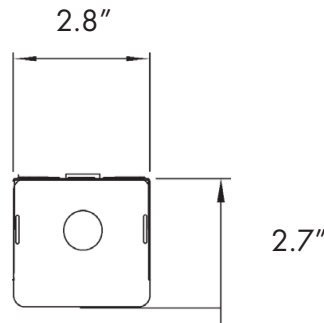

Dimensions

Product Performance Standard

Material	Durable cold rolled steel	Dimming	0-10V Dimming
Lens	Frosted white diffuser PC lens	Life Span	50,000 Hrs
Color Temp	3CCT 30/40/50K	Efficacy	130 lm/W
CRI	80	Warranty	5 Years
Input Voltage	120-277V	Ambient Operation Temperature	-13°C (-4°F) ~ 40°C (104°F)
Installation	Surface mount suspended mount(1FT chain hanger included) Optional 6FT or 12FT aircraft cable	Listing	UL Listed Damp Location