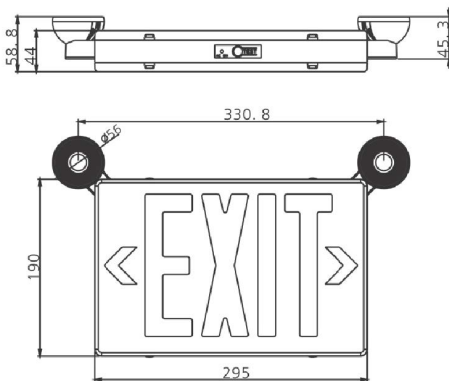

Visit us: www.lironlighting.com

LEDEXTCMBCSRC Series

Description

The LED Exit Sign is an efficient and versatile solution for emergency lighting needs. It features a bright red LED light that provides clear visibility in low-light conditions. This exit sign is also remote head capable, allowing you to extend the coverage of the emergency lighting system. With its sleek and modern design, this exit sign is perfect for use in commercial and industrial settings, ensuring the safety of your employees and customers.

Status Indicator

Manual test switch and charge.

Construction

The housing is made of injection-molded thermoplastic ABS and features arrow knockouts that are universally compatible.

Dimensions:

Optional:

EMC-RHWP2-JL