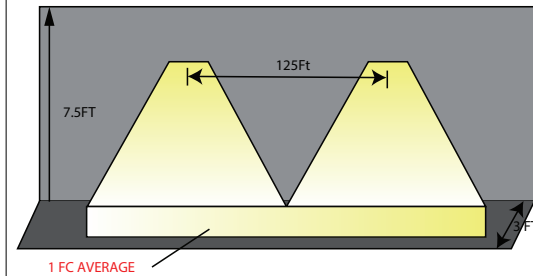

LEDEMCEU6HO-JL Series

High lumen emergency light

Fixture Type:

Project Name

Location:

Date:

Features

- High lumen output emergency light
- 12 Watts provide 1200 lumen output
- Injection-molded thermoplastic ABS housing UL 94V-0 flame rating
- Easy and quick installation
- Dual voltage 120-277V AC input
- Built in long life 6V 1000 mAh nickel cadmium battery for minimum 90 minutes emergency operation
- Adjustable lamp - head
- Provide with test switch and AC-ON indicator
- Damp location listed

Product Performance Standard

Size	12.5 in x 5in	Voltage	120/277 Vac
Weight	2 lb	Life Span	50,000 Hrs
Mounting	Wall	Output Power	12W
Color Temp	6000K	Battery	Nickel Cadmium
Luminous	1500lm	Warranty	5 Years
Packing Info	6pcs/Box	Ambient Operation Temperature	0C° (32°F) ~40C° (104°F)

Mounting Height	Illumination Level	Multiple Luminaire Spacing
7.5FT	1 FC Avg	125FT

Ordering Guide

Example: LEDEMCEU6HO-JL

Exit Combo Light:

Fixture Type

LEDEMCEU6HO-JL

Description

High lumen output, dual head adjustable ,UL list