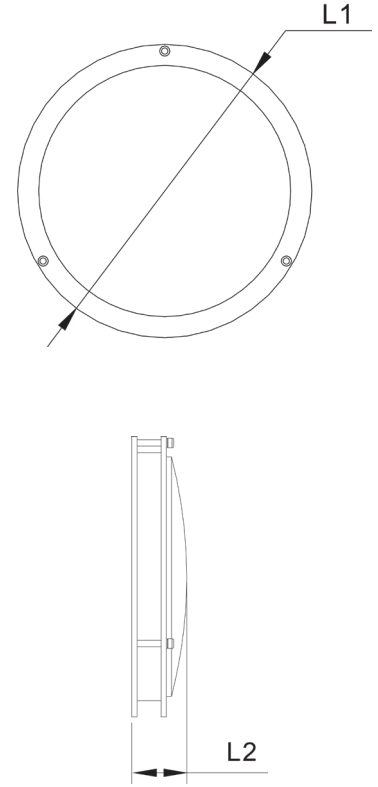

CL1 Series

LED Ceiling Light

Fixture Type:

Project Name:

Location:

Date:

Features

- 12"/14"/16" LED ceiling light
- High gauge and low profile stainless steel housing and durable polycarbonate lens
- 5 CCT Color temperature selectable 27/35/40/50/65K
- Triac dimming compatible with 95% dimmers of Lutron and Leviton

Dimensions

	16W	22W	26W
L1	12"	14"	16"
L2	3.35"	3.35"	3.35"

Product Performance Standard

Size	12"/14"/16"	Power Factor	90%
Weight	4lb	Life Span	50,000 Hrs
Mounting	Surface mount	Dimmable	Triac dimmable
Color Temp	5CCT	Efficacy	up to 80 lm/W
CRI	80	Warranty	5 Years
Input Voltage	120V	Ambient Operation Temperature	-15C° (-4°F) ~ 40° (104°F)

Ordering Guide

Example: CL1-12IN16W 3CCT

Fixture Type	Size & Wattage	Color Temp.	Voltage	Finish
CL1	16W12IN = 16Watt12Inch 22W14IN = 22Watt14Inch 26W16IN = 26Watt16Inch	5CCT = 27/35/40/50/65K (Color Temperature Adjustable)	Blank = 100-277V	Blank = Brush Nickel

Exploded View