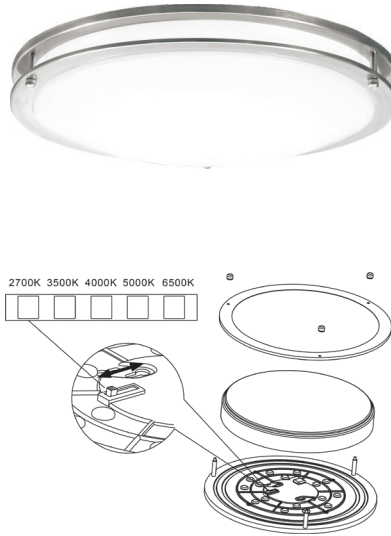

CL1 Series

LED Ceiling Light

Fixture Type:

Project Name:

Location:

Date:

Features

- 12"/14"/16" LED ceiling light
- High gauge and low profile stainless steel housing and durable polycarbonate lens
- 5 CCT Color temperature selectable 27/35/40/50/65K
- Triac dimming compatible with 95% dimmers of Lutron and Leviton

Dimensions

	16W	22W	26W
L1	12"	14"	16"
L2	3.35"	3.35"	3.35"

Product Performance Standard

Size	12"/14"/16"	Power Factor	90%
Weight	4lb	Life Span	50,000 Hrs
Mounting	Surface mount	Dimmable	Triac dimmable
Color Temp	5CCT	Efficacy	up to 80 lm/W
CRI	80	Warranty	5 Years
Input Voltage	120V	Ambient Operation Temperature	-15C° (-4°F) ~ 40° (104°F)

Ordering Guide

Example: CL1-12IN16W 3CCT

Fixture Type	Size & Wattage	Color Temp.	Voltage	Finish
CL1	16W12IN = 16Watt12Inch 22W14IN = 22Watt14Inch 26W16IN = 26Watt16Inch	5CCT = 27/35/40/50/65K (Color Temperature Adjustable)	Blank = 100-277V	Blank = Brush Nickel