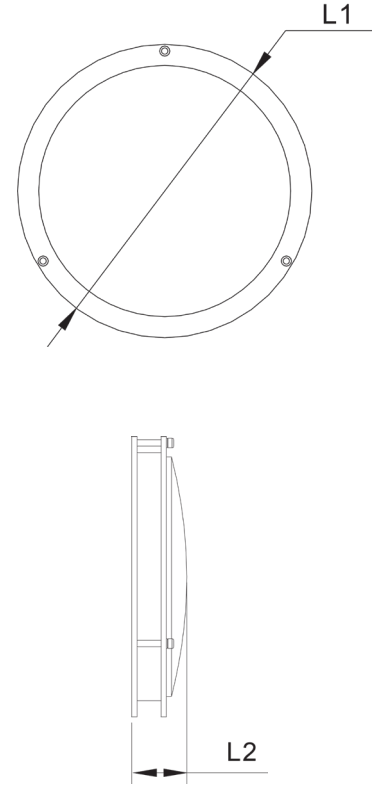

CL1 Series

LED Ceiling Light

Fixture Type:

Project Name:

Location:

Date:

Features

- 12"/14"/16" LED ceiling light
- High gauge and low profile stainless steel housing and durable polycarbonate lens
- 5 CCT Color temperature selectable 27/35/40/50/65K
- Triac dimming compatible with 95% dimmers of Lutron and Leviton
- IP20 indoor use only
- Suitable for damp location

Product Performance Standard

| | | | |
|----------------------|---------------|--------------------------------------|-------------------------------|
| Size | 12"/14"/16" | Power Factor | 90% |
| Weight | 4lb | Life Span | 50,000 Hrs |
| Mounting | Surface mount | Dimmable | Triac dimmable |
| Color Temp | 5CCT | Efficacy | up to 80 lm/W |
| CRI | 80 | Warranty | 5 Years |
| Input Voltage | 120V | Ambient Operation Temperature | -15C° (-4°F) ~ 40° (104°F) |

Dimensions

| | | | |
|----|-------|-------|-------|
| | 16W | 22W | 26W |
| L1 | 12" | 14" | 16" |
| L2 | 3.35" | 3.35" | 3.35" |

Ordering Guide

Example: CL1-12IN16W 3CCT

| Fixture Type | Size & Wattage | Color Temp. | Voltage | Finish |
|--------------|--|---|------------------|-----------------------------------|
| CL1 | 16W12IN = 16Watt12Inch 22W14IN = 22Watt14Inch 26W16IN = 26Watt16Inch | 5CCT = 27/35/40/50/65K (Color Temperature Adjustable) | Blank = 100-277V | Blank = Brush Nickel BK= Black |

Exploded View