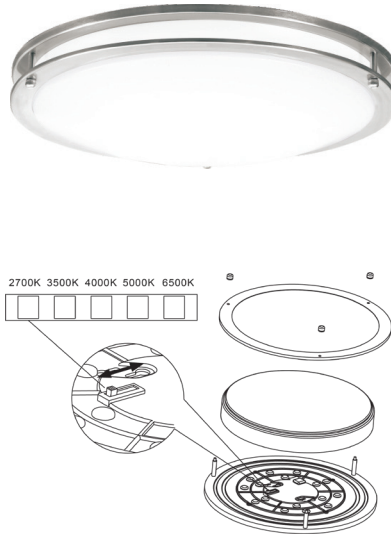

CL1 Series

LED Ceiling Light

Fixture Type:

Project Name:

Location:

Date:

Features

- 12"/14"/16" LED ceiling light
- High gauge and low profile stainless steel housing and durable polycarbonate lens
- 5 CCT Color temperature selectable 27/35/40/50/65K
- Triac dimming compatible with 95% dimmers of Lutron and Leviton
- IP20 indoor use only
- Suitable for damp location

Product Performance Standard

| | | | |
|----------------------|---------------|--------------------------------------|-------------------------------|
| Size | 12"/14"/16" | Power Factor | 90% |
| Weight | 4lb | Life Span | 50,000 Hrs |
| Mounting | Surface mount | Dimmable | Triac dimmable |
| Color Temp | 5CCT | Efficacy | up to 80 lm/W |
| CRI | 80 | Warranty | 5 Years |
| Input Voltage | 120V | Ambient Operation Temperature | -15C° (-4°F) ~ 40° (104°F) |

Dimensions

| | | | |
|----|-------|-------|-------|
| | 16W | 22W | 26W |
| L1 | 12" | 14" | 16" |
| L2 | 3.35" | 3.35" | 3.35" |

Ordering Guide

Example: CL1-12IN16W 3CCT

| Fixture Type | Size & Wattage | Color Temp. | Voltage | Finish |
|--------------|--|---|------------------|-----------------------------------|
| CL1 | 16W12IN = 16Watt12Inch 22W14IN = 22Watt14Inch 26W16IN = 26Watt16Inch | 5CCT = 27/35/40/50/65K (Color Temperature Adjustable) | Blank = 100-277V | Blank = Brush Nickel BK= Black |