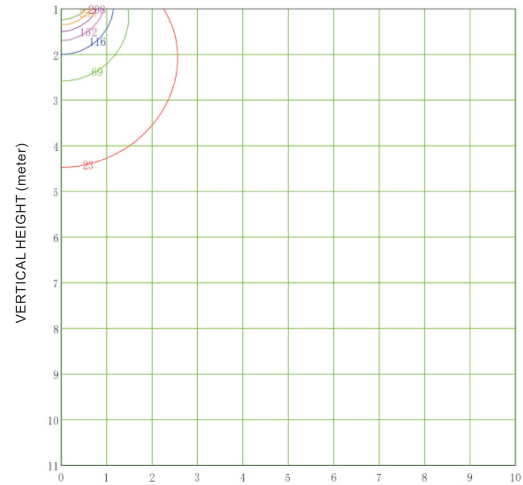

## Product Information

3000K		4000K		5000K		
WATTAGE	LUMEN	EFFICACY	LUMEN	EFFICACY	LUMEN	EFFICACY
10W	750lm	75lm/W	780lm	78lm/W	800lm	80lm/W
15W	1125lm	75lm/W	1170lm	78lm/W	1200lm	80lm/W
18W	1350lm	75lm/W	1404lm	78lm/W	1440lm	80lm/W
24W	1800lm	75lm/W	1872lm	78lm/W	1920lm	80lm/W

## Photometric

LUMINOUS INTENSITY DISTRIBUTION DIAGRAM

— C0-C180    — C90-C270

VERTICAL EQUILUMINOUS CURVE

HORIZONTAL DISTANCE (meter)

MINIMUM ALTITUDE 1.0 M  
 MAXIMUM ALTITUDE 11.0 M  
 MAXIMUM ILLUMINATION 463.3 lx

- ( 5% ): 23.2 lx
- ( 15% ): 69.5 lx
- ( 25% ): 115.8 lx
- ( 35% ): 162.1 lx
- ( 45% ): 208.5 lx
- ( 55% ): 254.8 lx
- ( 65% ): 301.1 lx