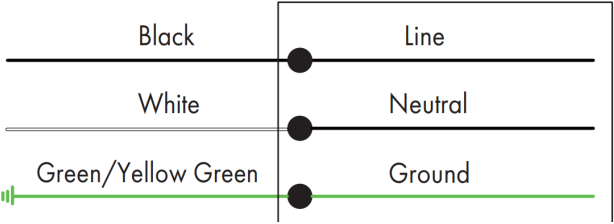

CSP2 Series

LED Flush Mount Downlight

Fixture Type:
Project Name:
Location:
Date:

Wiring Diagram

Scan the QR code or visit www.lironlighting.com/product/CSP for the complete luminaire installation guide.

NOTE: