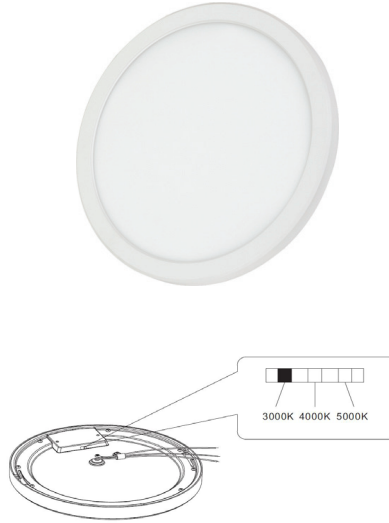

## Features

- 5"/7"/9"/12" slim flush mount downlight
- 3CCT color temperature adjustable 30/40/50K
- Polycarbonate engineering plastic housing
- Durable polycarbonate Lens
- Triac dimming
- Easy installation for flush mount to most standard J-box
- Suitable for damp location
- Available in black, white finish and brushed nickel

## Dimensions

	10W	15W	18W	24W
L1	5"	7.09"	8.86"	12"
L2	0.71"	0.71"	0.71"	0.71"

## Product Performance Standard

<b>Size</b>	5"/7"/9"/12"	<b>Power Factor</b>	90%
<b>Weight</b>	0.4lb/0.6lb/1lb/1.8lb	<b>Life Span</b>	50,000 Hrs
<b>Mounting</b>	Flush Mount	<b>Dimmable</b>	Triac Dimming
<b>Color Temp</b>	3CCT	<b>Efficacy</b>	Up to 80 lm/W
<b>CRI</b>	80	<b>Warranty</b>	5 Years
<b>Input Voltage</b>	120V	<b>Ambient Operation Temperature</b>	-15°C (-4°F) ~ 40° (104°F)

## Ordering Guide

Example: CSP2-15W7IN3CCT

Fixture Type	Size & Wattage	Color Temp.	Voltage	Finish
CSP2	10W5IN = 10Watt 5 Inch 15W7IN = 15Watt 7 Inch 18W9IN = 18Watt 9 Inch 24W12IN = 24Watt 12 Inch	3CCT = 30/40/50K (Color Temperature Adjustable)	Blank = 120V	Blank = White BK = Black BN = Brushed Nickel