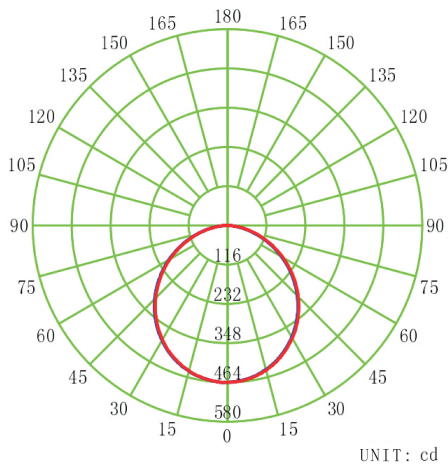

## Dimensions

	10W	15W	18W	24W
L1	5"	7.09"	8.86"	12"
L2	0.71"	0.71"	0.71"	0.71"

## Ordering Guide

Example: CSP2-15W7IN3CCT

Fixture Type	Size & Wattage	Color Temp.	Voltage	Finish
CSP2	10W5IN = 10Watt 5 Inch 15W7IN = 15Watt 7 Inch 18W9IN = 18Watt 9 Inch 24W12IN = 24Watt 12 Inch	3CCT = 30/40/50K (Color Temperature Adjustable)	Blank = 120V	Blank = White BK = Black BN = Brushed Nickel

## Product Information

3000K		4000K		5000K		
WATTAGE	LUMEN	EFFICACY	LUMEN	EFFICACY	LUMEN	EFFICACY
10W	750lm	75lm/W	780lm	78lm/W	800lm	80lm/W
15W	1125lm	75lm/W	1170lm	78lm/W	1200lm	80lm/W
18W	1350lm	75lm/W	1404lm	78lm/W	1440lm	80lm/W
24W	1800lm	75lm/W	1872lm	78lm/W	1920lm	80lm/W

## Photometric

LUMINOUS INTENSITY DISTRIBUTION DIAGRAM

— C0-C180    — C90-C270

VERTICAL EQUILUMINOUS CURVE

HORIZONTAL DISTANCE (meter)

MINIMUM ALTITUDE 1.0 M  
 MAXIMUM ALTITUDE 11.0 M  
 MAXIMUM ILLUMINATION 463.3 lx