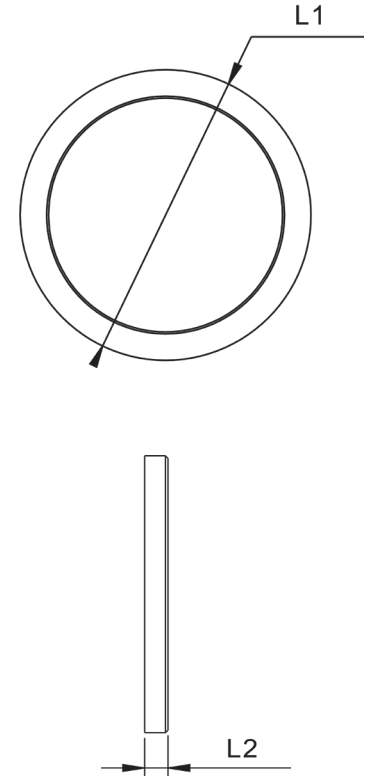

## Features

- 5"/7"/9"/12" slim flush mount downlight
- 3CCT color temperature adjustable 30/40/50K
- Polycarbonate engineering plastic housing
- Durable polycarbonate Lens
- Triac dimming
- Easy installation for flush mount to most standard J-box
- Suitable for damp location
- Available in black, white finish and brushed nickel

## Dimensions

	10W	15W	18W	24W
L1	5"	7.09"	8.86"	12"
L2	0.71"	0.71"	0.71"	0.71"

## Product Performance Standard

<b>Size</b>	5"/7"/9"/12"	<b>Power Factor</b>	90%
<b>Weight</b>	0.4lb/0.6lb/1lb/1.8lb	<b>Life Span</b>	50,000 Hrs
<b>Mounting</b>	Flush Mount	<b>Dimmable</b>	Triac Dimming
<b>Color Temp</b>	3CCT	<b>Efficacy</b>	Up to 80 lm/W
<b>CRI</b>	80	<b>Warranty</b>	5 Years
<b>Input Voltage</b>	120V	<b>Ambient Operation Temperature</b>	-15°C (-4°F) ~ 40° (104°F)

## Ordering Guide

Example: CSP2-15W7IN3CCT

Fixture Type	Size & Wattage	Color Temp.	Voltage	Finish
CSP2	10W5IN = 10Watt 5 Inch 15W7IN = 15Watt 7 Inch 18W9IN = 18Watt 9 Inch 24W12IN = 24Watt 12 Inch	3CCT = 30/40/50K (Color Temperature Adjustable)	Blank = 120V	Blank = White BK = Black BN = Brushed Nickel