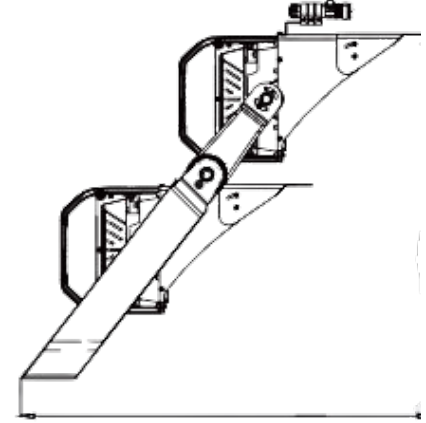

MST2 Series

LED Sport Light

Fixture Type:
Project Name
Location:
Date:

Features

- LED sports light, with high quality aluminum housing and zinc coating for corrosion resistance
- Light beam can be angled at 15°/30°/45°/60°/120°
- Included adjustable trunnion mount
- Optional laser aiming sight for optimal positioning
- Pivoting reflector hood, adjustable from 0° to 35°
- Effective heat dissipation vents to help cool driver

Dimensions

Product Performance Standard

Size:	24" x 32.18" x 27"	Power Factor:	95%
Weight:	88.18lbs	LED Life Span:	50,000 Hrs
IP Rate:	IP66	Dimmable:	1-10V Dimmable
Color Temp:	2700-5000K RGB/RGBW	THD:	<15%
CRI:	80	Warranty:	5 Years
Input Voltage:	120-277V	Ambient Operation Temperature:	-40C° (-40°F) ~50C° (122°F)