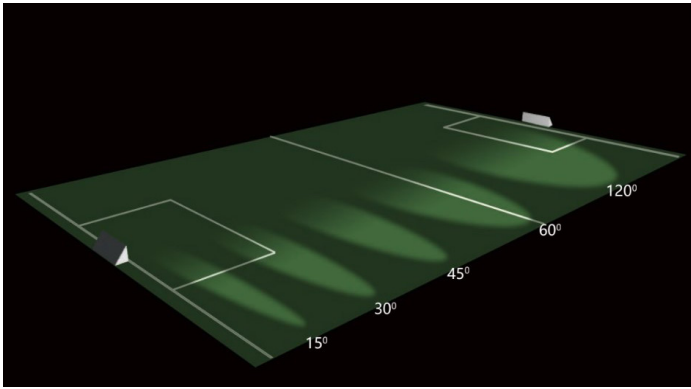

Dimensions

Product Performance Standard

Size:	24" x 32.18" x 27"	Power Factor:	95%
Weight:	88.18lbs	LED Life Span:	50,000 Hrs
IP Rate:	IP66	Dimmable:	1-10V Dimmable
Color Temp:	2700-5000K RGB/RGBW	THD:	<15%
CRI:	80	Warranty:	5 Years
Input Voltage:	120-277V	Ambient Operation Temperature:	-40C° (-40°F) ~50C° (122°F)

Ordering Guide Example: MST2-800W-27K-15-LA

Fixture Type	Wattage	Color Temp.	Voltage	Beam Angle	Finish	Optional Accessories
MST2-	800W	27K = 2700K	Blank = 120-277V	15 = 15°	Blank = Silver	Blank = No Accessories
	1000W	30K = 3000K	HV = 277-480V	30 = 30°		LA = Laser Aiming Sight
	1300W	40K = 4000K		45 = 45°		
		50K = 5000K		60 = 60°		
		RGB		120 = 120°		
		RGBW				

MST2 Series

LED Sport Light

Fixture Type:
Project Name
Location:
Date:

Performance Data

WATTAGE	EPA	5000K	
		LUMEN	EFFICACY
800W	1.79	104,000lm	130 lumens/watt
1000W	1.79	130,000lm	130 lumens/watt
1300W	1.79	169,000lm	130 lumens/watt

Distribution Type

Fixture Type:
Project Name
Location:
Date:

Distribution Type

15° Beam Angle

30° Beam Angle

45° Beam Angle

60° Beam Angle

120° Beam Angle