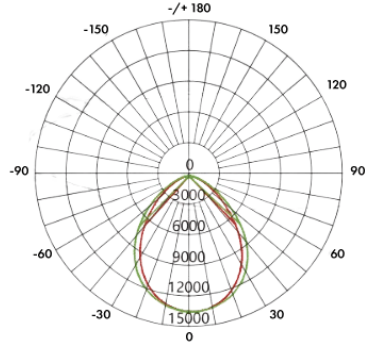

Dimensions

Product Performance Standard

Size:	24" x 32.18" x 27"	Power Factor:	95%
Weight:	88.18lbs	LED Life Span:	50,000 Hrs
IP Rate:	IP66	Dimmable:	1-10V Dimmable
Color Temp:	2700-5000K RGB/RGBW	THD:	<15%
CRI:	80	Warranty:	5 Years
Input Voltage:	120-277V	Ambient Operation Temperature:	-40C° (-40°F) ~50C° (122°F)

Ordering Guide Example: MST2-800W-27K-15-LA

Fixture Type	Wattage	Color Temp.	Voltage	Beam Angle	Finish	Optional Accessories
MST2-	800W	27K = 2700K	Blank = 120-277V	15 = 15°	Blank = Silver	Blank = No Accessories
	1000W	30K = 3000K	HV = 277-480V	30 = 30°		LA = Laser Aiming Sight
	1300W	40K = 4000K		45 = 45°		
		50K = 5000K		60 = 60°		
		RGB		120 = 120°		
		RGBW				

MST2 Series

LED Sport Light

Fixture Type:
Project Name
Location:
Date:

Performance Data

WATTAGE	EPA	5000K	
		LUMEN	EFFICACY
800W	1.79	104,000lm	130 lumens/watt
1000W	1.79	130,000lm	130 lumens/watt
1300W	1.79	169,000lm	130 lumens/watt

Distribution Type

Fixture Type:
Project Name
Location:
Date:

Distribution Type

15° Beam Angle

30° Beam Angle

45° Beam Angle

60° Beam Angle

120° Beam Angle