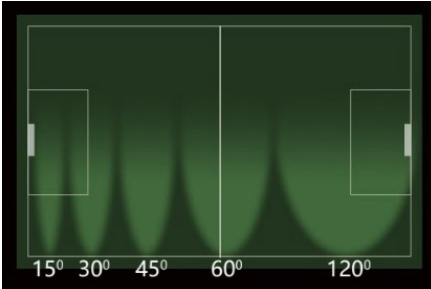

Dimensions

Product Performance Standard

Size:	24" x 32.18" x 27"	Power Factor:	95%
Weight:	88.18lbs	LED Life Span:	50,000 Hrs
IP Rate:	IP66	Dimmable:	1-10V Dimmable
Color Temp:	2700-5000K RGB/RGBW	THD:	<15%
CRI:	80	Warranty:	5 Years
Input Voltage:	120-277V	Ambient Operation Temperature:	-40C° (-40°F) ~50C° (122°F)

Ordering Guide Example: MST2-800W-27K-15-LA

Fixture Type	Wattage	Color Temp.	Voltage	Beam Angle	Finish	Optional Accessories
MST2-	800W	27K = 2700K	Blank = 120-277V	15 = 15°	Blank = Silver	Blank = No Accessories
	1000W	30K = 3000K	HV = 277-480V	30 = 30°		LA = Laser Aiming Sight
	1300W	40K = 4000K		45 = 45°		
		50K = 5000K		60 = 60°		
		RGB		120 = 120°		
		RGBW				

MST2 Series

LED Sport Light

Fixture Type:
Project Name
Location:
Date:

Performance Data

WATTAGE	EPA	5000K	
		LUMEN	EFFICACY
800W	1.79	104,000lm	130 lumens/watt
1000W	1.79	130,000lm	130 lumens/watt
1300W	1.79	169,000lm	130 lumens/watt

Distribution Type

Fixture Type:
Project Name
Location:
Date:

Distribution Type

15° Beam Angle

30° Beam Angle

45° Beam Angle

60° Beam Angle

120° Beam Angle