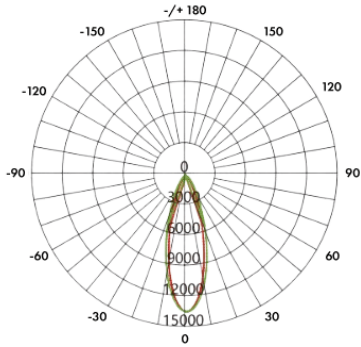

Dimensions

Product Performance Standard

Size:	24" x 32.18" x 27"	Power Factor:	95%
Weight:	88.18lbs	LED Life Span:	50,000 Hrs
IP Rate:	IP66	Dimmable:	1-10V Dimmable
Color Temp:	2700-5000K RGB/RGBW	THD:	<15%
CRI:	80	Warranty:	5 Years
Input Voltage:	120-277V	Ambient Operation Temperature:	-40C° (-40°F) ~50C° (122°F)

Ordering Guide Example: MST2-800W-27K-15-LA

Fixture Type	Wattage	Color Temp.	Voltage	Beam Angle	Finish	Optional Accessories
MST2-	800W	27K = 2700K	Blank = 120-277V	15 = 15°	Blank = Silver	Blank = No Accessories
	1000W	30K = 3000K	HV = 277-480V	30 = 30°		LA = Laser Aiming Sight
	1300W	40K = 4000K		45 = 45°		
		50K = 5000K		60 = 60°		
		RGB		120 = 120°		
		RGBW				

MST2 Series

LED Sport Light

Fixture Type:
Project Name
Location:
Date:

Performance Data

WATTAGE	EPA	5000K	
		LUMEN	EFFICACY
800W	1.79	104,000lm	130 lumens/watt
1000W	1.79	130,000lm	130 lumens/watt
1300W	1.79	169,000lm	130 lumens/watt

Distribution Type

Fixture Type:
Project Name
Location:
Date:

Distribution Type

15° Beam Angle

30° Beam Angle

45° Beam Angle

60° Beam Angle

120° Beam Angle