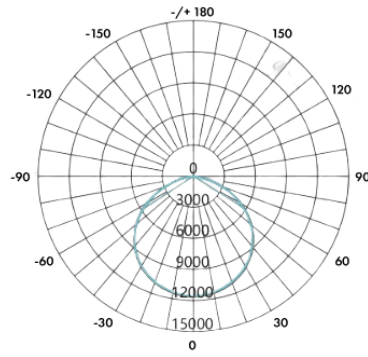

Dimensions

Product Performance Standard

Size:	24" x 32.18" x 27"	Power Factor:	95%
Weight:	88.18lbs	LED Life Span:	50,000 Hrs
IP Rate:	IP66	Dimmable:	1-10V Dimmable
Color Temp:	2700-5000K RGB/RGBW	THD:	<15%
CRI:	80	Warranty:	5 Years
Input Voltage:	120-277V	Ambient Operation Temperature:	-40C° (-40°F) ~50C° (122°F)

Ordering Guide Example: MST2-800W-27K-15-LA

Fixture Type	Wattage	Color Temp.	Voltage	Beam Angle	Finish	Optional Accessories
MST2-	800W	27K = 2700K	Blank = 120-277V	15 = 15°	Blank = Silver	Blank = No Accessories
	1000W	30K = 3000K	HV = 277-480V	30 = 30°		LA = Laser Aiming Sight
	1300W	40K = 4000K		45 = 45°		
		50K = 5000K		60 = 60°		
		RGB		120 = 120°		
		RGBW				

Distribution Type

Fixture Type:
Project Name
Location:
Date:

Distribution Type

15° Beam Angle

30° Beam Angle

45° Beam Angle

60° Beam Angle

120° Beam Angle