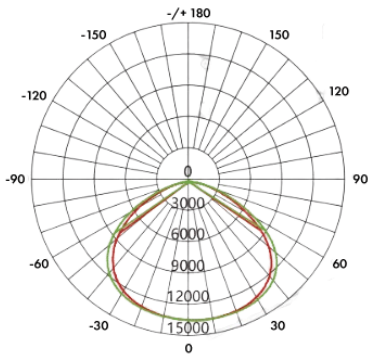

Dimensions

Product Performance Standard

Size:	24" x 32.18" x 27"	Power Factor:	95%
Weight:	88.18lbs	LED Life Span:	50,000 Hrs
IP Rate:	IP66	Dimmable:	1-10V Dimmable
Color Temp:	2700-5000K RGB/RGBW	THD:	<15%
CRI:	80	Warranty:	5 Years
Input Voltage:	120-277V	Ambient Operation Temperature:	-40C° (-40°F) ~50C° (122°F)

Ordering Guide Example: MST2-800W-27K-15-LA

Fixture Type	Wattage	Color Temp.	Voltage	Beam Angle	Finish	Optional Accessories
MST2-	800W	27K = 2700K	Blank = 120-277V	15 = 15°	Blank = Silver	Blank = No Accessories
	1000W	30K = 3000K	HV = 277-480V	30 = 30°		LA = Laser Aiming Sight
	1300W	40K = 4000K		45 = 45°		
		50K = 5000K		60 = 60°		
		RGB		120 = 120°		
		RGBW				

MST2 Series

LED Sport Light

Fixture Type:
Project Name
Location:
Date:

Performance Data

WATTAGE	EPA	5000K	
		LUMEN	EFFICACY
800W	1.79	104,000lm	130 lumens/watt
1000W	1.79	130,000lm	130 lumens/watt
1300W	1.79	169,000lm	130 lumens/watt

Distribution Type

Fixture Type:
Project Name
Location:
Date:

Distribution Type

15° Beam Angle

30° Beam Angle

45° Beam Angle

60° Beam Angle

120° Beam Angle