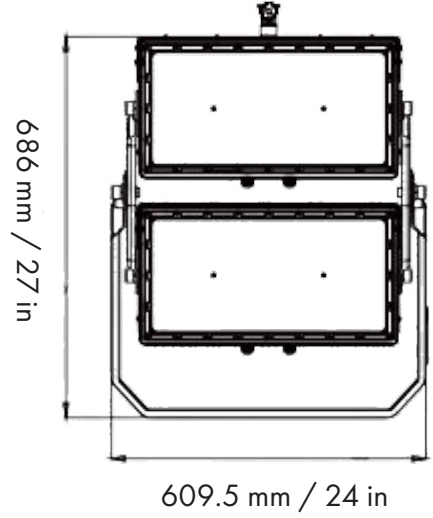

Dimensions

Product Performance Standard

Size:	24" x 32.18" x 27"	Power Factor:	95%
Weight:	88.18lbs	LED Life Span:	50,000 Hrs
IP Rate:	IP66	Dimmable:	1-10V Dimmable
Color Temp:	2700-5000K RGB/RGBW	THD:	<15%
CRI:	80	Warranty:	5 Years
Input Voltage:	120-277V	Ambient Operation Temperature:	-40C° (-40°F) ~50C° (122°F)

Ordering Guide Example: MST2-800W-27K-15-LA

Fixture Type	Wattage	Color Temp.	Voltage	Beam Angle	Finish	Optional Accessories
MST2-	800W	27K = 2700K	Blank = 120-277V	15 = 15°	Blank = Silver	Blank = No Accessories
	1000W	30K = 3000K	HV = 277-480V	30 = 30°		LA = Laser Aiming Sight
	1300W	40K = 4000K		45 = 45°		
		50K = 5000K		60 = 60°		
		RGB		120 = 120°		
		RGBW				