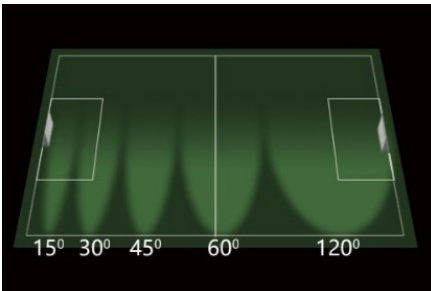

Dimensions

Product Performance Standard

Size:	24" x 32.18" x 27"	Power Factor:	95%
Weight:	88.18lbs	LED Life Span:	50,000 Hrs
IP Rate:	IP66	Dimmable:	1-10V Dimmable
Color Temp:	2700-5000K RGB/RGBW	THD:	<15%
CRI:	80	Warranty:	5 Years
Input Voltage:	120-277V	Ambient Operation Temperature:	-40C° (-40°F) ~50C° (122°F)

Ordering Guide Example: MST2-800W-27K-15-LA

Fixture Type	Wattage	Color Temp.	Voltage	Beam Angle	Finish	Optional Accessories
MST2-	800W	27K = 2700K	Blank = 120-277V	15 = 15°	Blank = Silver	Blank = No Accessories
	1000W	30K = 3000K	HV = 277-480V	30 = 30°		LA = Laser Aiming Sight
	1300W	40K = 4000K		45 = 45°		
		50K = 5000K		60 = 60°		
		RGB		120 = 120°		
		RGBW				

MST2 Series

LED Sport Light

Fixture Type:
Project Name
Location:
Date:

Performance Data

WATTAGE	EPA	5000K	
		LUMEN	EFFICACY
800W	1.79	104,000lm	130 lumens/watt
1000W	1.79	130,000lm	130 lumens/watt
1300W	1.79	169,000lm	130 lumens/watt

Distribution Type

Fixture Type:
Project Name
Location:
Date:

Distribution Type

15° Beam Angle

30° Beam Angle

45° Beam Angle

60° Beam Angle

120° Beam Angle