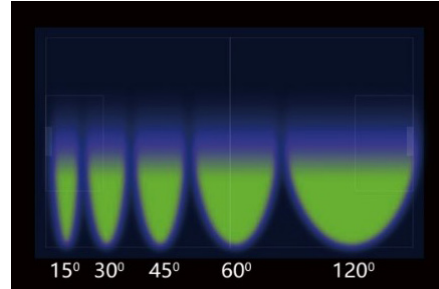

Dimensions

Product Performance Standard

Size:	24" x 32.18" x 27"	Power Factor:	95%
Weight:	88.18lbs	LED Life Span:	50,000 Hrs
IP Rate:	IP66	Dimmable:	1-10V Dimmable
Color Temp:	2700-5000K RGB/RGBW	THD:	<15%
CRI:	80	Warranty:	5 Years
Input Voltage:	120-277V	Ambient Operation Temperature:	-40C° (-40°F) ~50C° (122°F)

Ordering Guide Example: MST2-800W-27K-15-LA

Fixture Type	Wattage	Color Temp.	Voltage	Beam Angle	Finish	Optional Accessories
MST2-	800W	27K = 2700K	Blank = 120-277V	15 = 15°	Blank = Silver	Blank = No Accessories
	1000W	30K = 3000K	HV = 277-480V	30 = 30°		LA = Laser Aiming Sight
	1300W	40K = 4000K		45 = 45°		
		50K = 5000K		60 = 60°		
		RGB		120 = 120°		
		RGBW				

MST2 Series

LED Sport Light

Fixture Type:
Project Name
Location:
Date:

Performance Data

WATTAGE	EPA	5000K	
		LUMEN	EFFICACY
800W	1.79	104,000lm	130 lumens/watt
1000W	1.79	130,000lm	130 lumens/watt
1300W	1.79	169,000lm	130 lumens/watt

Distribution Type

Fixture Type:
Project Name
Location:
Date:

Distribution Type

15° Beam Angle

30° Beam Angle

45° Beam Angle

60° Beam Angle

120° Beam Angle