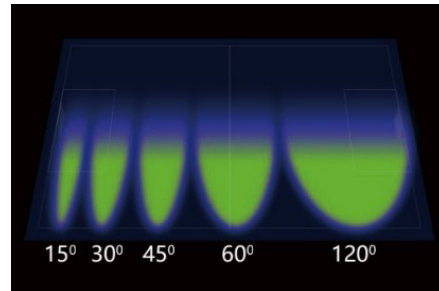

Dimensions

Product Performance Standard

Size:	24" x 32.18" x 27"	Power Factor:	95%
Weight:	88.18lbs	LED Life Span:	50,000 Hrs
IP Rate:	IP66	Dimmable:	1-10V Dimmable
Color Temp:	2700-5000K RGB/RGBW	THD:	<15%
CRI:	80	Warranty:	5 Years
Input Voltage:	120-277V	Ambient Operation Temperature:	-40C° (-40°F) ~50C° (122°F)

Ordering Guide Example: MST2-800W-27K-15-LA

Fixture Type	Wattage	Color Temp.	Voltage	Beam Angle	Finish	Optional Accessories
MST2-	800W	27K = 2700K	Blank = 120-277V	15 = 15°	Blank = Silver	Blank = No Accessories
	1000W	30K = 3000K	HV = 277-480V	30 = 30°		LA = Laser Aiming Sight
	1300W	40K = 4000K		45 = 45°		
		50K = 5000K		60 = 60°		
		RGB		120 = 120°		
		RGBW				

MST2 Series

LED Sport Light

Fixture Type:
Project Name
Location:
Date:

Performance Data

WATTAGE	EPA	5000K	
		LUMEN	EFFICACY
800W	1.79	104,000lm	130 lumens/watt
1000W	1.79	130,000lm	130 lumens/watt
1300W	1.79	169,000lm	130 lumens/watt

Distribution Type

Fixture Type:
Project Name
Location:
Date:

Distribution Type

15° Beam Angle

30° Beam Angle

45° Beam Angle

60° Beam Angle

120° Beam Angle