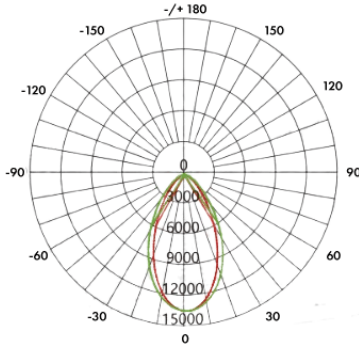

Dimensions

Product Performance Standard

Size:	24" x 32.18" x 27"	Power Factor:	95%
Weight:	88.18lbs	LED Life Span:	50,000 Hrs
IP Rate:	IP66	Dimmable:	1-10V Dimmable
Color Temp:	2700-5000K RGB/RGBW	THD:	<15%
CRI:	80	Warranty:	5 Years
Input Voltage:	120-277V	Ambient Operation Temperature:	-40C° (-40°F) ~50C° (122°F)

Ordering Guide Example: MST2-800W-27K-15-LA

Fixture Type	Wattage	Color Temp.	Voltage	Beam Angle	Finish	Optional Accessories
MST2-	800W	27K = 2700K	Blank = 120-277V	15 = 15°	Blank = Silver	Blank = No Accessories
	1000W	30K = 3000K	HV = 277-480V	30 = 30°		LA = Laser Aiming Sight
	1300W	40K = 4000K		45 = 45°		
		50K = 5000K		60 = 60°		
		RGB		120 = 120°		
		RGBW				

MST2 Series

LED Sport Light

Fixture Type:
Project Name
Location:
Date:

Performance Data

WATTAGE	EPA	5000K	
		LUMEN	EFFICACY
800W	1.79	104,000lm	130 lumens/watt
1000W	1.79	130,000lm	130 lumens/watt
1300W	1.79	169,000lm	130 lumens/watt

Distribution Type

Fixture Type:
Project Name
Location:
Date:

Distribution Type

15° Beam Angle

30° Beam Angle

45° Beam Angle

60° Beam Angle

120° Beam Angle