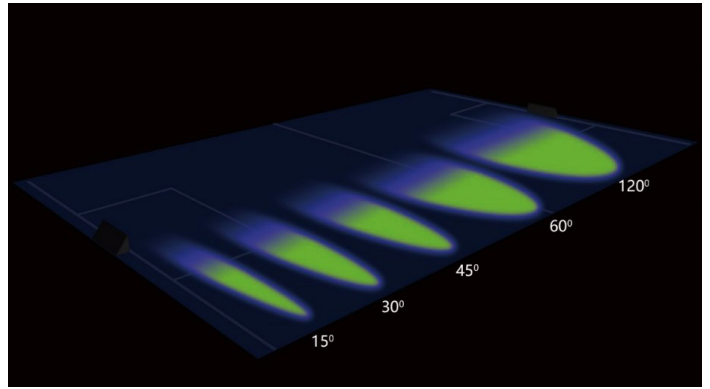

Ordering Guide Example: MST2-800W-27K-15-LA

Fixture Type	Wattage	Color Temp.	Voltage	Beam Angle	Finish	Optional Accessories
MST2-	800W	27K = 2700K	Blank = 120-277V	15 = 15°	Blank = Silver	Blank = No Accessories
	1000W	30K = 3000K	HV = 277-480V	30 = 30°		LA = Laser Aiming Sight
	1300W	40K = 4000K		45 = 45°		
		50K = 5000K		60 = 60°		
		RGB		120 = 120°		
		RGBW				

MST2 Series

LED Sport Light

Fixture Type:
Project Name
Location:
Date:

Performance Data

WATTAGE	EPA	5000K	
		LUMEN	EFFICACY
800W	1.79	104,000lm	130 lumens/watt
1000W	1.79	130,000lm	130 lumens/watt
1300W	1.79	169,000lm	130 lumens/watt

Distribution Type

Fixture Type:
Project Name
Location:
Date:

Distribution Type

15° Beam Angle

30° Beam Angle

45° Beam Angle

60° Beam Angle

120° Beam Angle