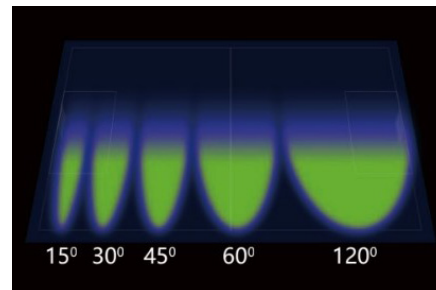

Dimensions

Product Performance Standard

Size:	25.25" x 41.1" x 38.81"	Power Factor:	95%
Weight:	132.28lbs	LED Life Span:	50,000 Hrs
IP Rate:	IP66	Dimmable:	1-10V Dimmable
Color Temp:	2700-5000K RGB/RGBW	THD:	<15%
CRI:	80	Warranty:	5 Years
Input Voltage:	120-277V	Ambient Operation Temperature:	-40C° (-40°F) ~50C° (122°F)

Ordering Guide Example: MST2-1500W-27K-15-LA

Fixture Type	Wattage	Color Temp.	Voltage	Beam Angle	Finish	Optional Accessories
MST2-	1500W	27K = 2700K	Blank = 120-277V	15 = 15°	Blank = Silver	Blank = No Accessories
	1800W	30K = 3000K	HV = 277-480V	30 = 30°		LA = Laser Aiming Sight
		40K = 4000K		45 = 45°		
		50K = 5000K		60 = 60°		
		RGB		120 = 120°		
		RGBW				

MST2 Series

LED Sport Light

Fixture Type:
Project Name
Location:
Date:

Performance Data

WATTAGE	EPA	5000K	
		LUMEN	EFFICACY
1500W	2.74	195,000lm	130 lumens/watt
1800W	2.74	234,000lm	130 lumens/watt

Distribution Type

Fixture Type:
Project Name
Location:
Date:

Distribution Type

15° Beam Angle

30° Beam Angle

45° Beam Angle

60° Beam Angle

120° Beam Angle

Optional Accessories