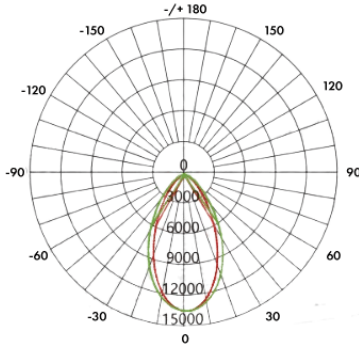

Dimensions

Product Performance Standard

Size:	25.25" x 41.1" x 38.81"	Power Factor:	95%
Weight:	132.28lbs	LED Life Span:	50,000 Hrs
IP Rate:	IP66	Dimmable:	1-10V Dimmable
Color Temp:	2700-5000K RGB/RGBW	THD:	<15%
CRI:	80	Warranty:	5 Years
Input Voltage:	120-277V	Ambient Operation Temperature:	-40C° (-40°F) ~50C° (122°F)

Ordering Guide Example: MST2-1500W-27K-15-LA

Fixture Type	Wattage	Color Temp.	Voltage	Beam Angle	Finish	Optional Accessories
MST2-	1500W	27K = 2700K	Blank = 120-277V	15 = 15°	Blank = Silver	Blank = No Accessories
	1800W	30K = 3000K	HV = 277-480V	30 = 30°		LA = Laser Aiming Sight
		40K = 4000K		45 = 45°		
		50K = 5000K		60 = 60°		
		RGB		120 = 120°		
		RGBW				

MST2 Series

LED Sport Light

Fixture Type:
Project Name
Location:
Date:

Performance Data

WATTAGE	EPA	5000K	
		LUMEN	EFFICACY
1500W	2.74	195,000lm	130 lumens/watt
1800W	2.74	234,000lm	130 lumens/watt

Distribution Type

Fixture Type:
Project Name
Location:
Date:

Distribution Type

15° Beam Angle

30° Beam Angle

45° Beam Angle

60° Beam Angle

120° Beam Angle

Optional Accessories