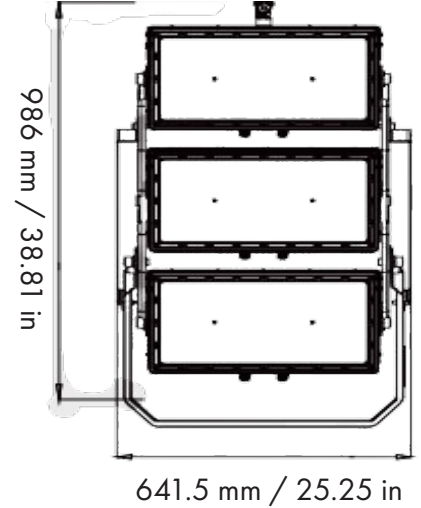

Dimensions

Product Performance Standard

Size:	25.25" x 41.1" x 38.81"	Power Factor:	95%
Weight:	132.28lbs	LED Life Span:	50,000 Hrs
IP Rate:	IP66	Dimmable:	1-10V Dimmable
Color Temp:	2700-5000K RGB/RGBW	THD:	<15%
CRI:	80	Warranty:	5 Years
Input Voltage:	120-277V	Ambient Operation Temperature:	-40C° (-40°F) ~50C° (122°F)

Ordering Guide Example: MST2-1500W-27K-15-LA

Fixture Type	Wattage	Color Temp.	Voltage	Beam Angle	Finish	Optional Accessories
MST2-	1500W	27K = 2700K	Blank = 120-277V	15 = 15°	Blank = Silver	Blank = No Accessories
	1800W	30K = 3000K	HV = 277-480V	30 = 30°		LA = Laser Aiming Sight
		40K = 4000K		45 = 45°		
		50K = 5000K		60 = 60°		
		RGB		120 = 120°		
		RGBW				