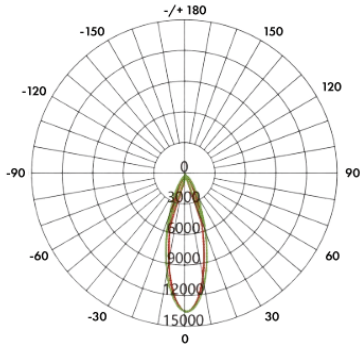

Dimensions

Product Performance Standard

Size:	25.25" x 41.1" x 38.81"	Power Factor:	95%
Weight:	132.28lbs	LED Life Span:	50,000 Hrs
IP Rate:	IP66	Dimmable:	1-10V Dimmable
Color Temp:	2700-5000K RGB/RGBW	THD:	<15%
CRI:	80	Warranty:	5 Years
Input Voltage:	120-277V	Ambient Operation Temperature:	-40C° (-40°F) ~50C° (122°F)

Ordering Guide Example: MST2-1500W-27K-15-LA

Fixture Type	Wattage	Color Temp.	Voltage	Beam Angle	Finish	Optional Accessories
MST2-	1500W	27K = 2700K	Blank = 120-277V	15 = 15°	Blank = Silver	Blank = No Accessories
	1800W	30K = 3000K	HV = 277-480V	30 = 30°		LA = Laser Aiming Sight
		40K = 4000K		45 = 45°		
		50K = 5000K		60 = 60°		
		RGB		120 = 120°		
		RGBW				

MST2 Series

LED Sport Light

Fixture Type:
Project Name
Location:
Date:

Performance Data

WATTAGE	EPA	5000K	
		LUMEN	EFFICACY
1500W	2.74	195,000lm	130 lumens/watt
1800W	2.74	234,000lm	130 lumens/watt

Distribution Type

Fixture Type:
Project Name
Location:
Date:

Distribution Type

15° Beam Angle

30° Beam Angle

45° Beam Angle

60° Beam Angle

120° Beam Angle

Optional Accessories