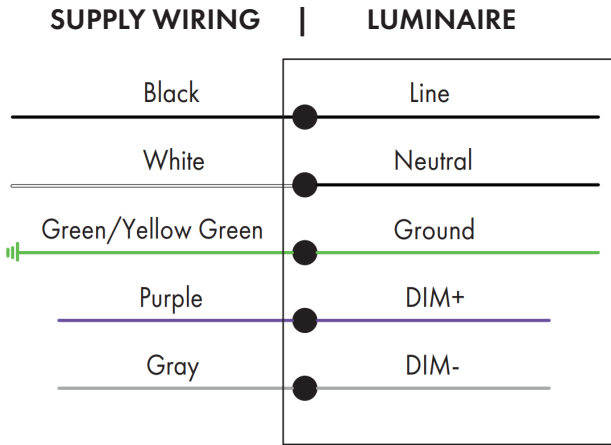

Ordering Guide Example: MST2-1500W-27K-15-LA

Fixture Type	Wattage	Color Temp.	Voltage	Beam Angle	Finish	Optional Accessories
MST2-	1500W	27K = 2700K	Blank = 120-277V	15 = 15°	Blank = Silver	Blank = No Accessories
	1800W	30K = 3000K	HV = 277-480V	30 = 30°		LA = Laser Aiming Sight
		40K = 4000K		45 = 45°		
		50K = 5000K		60 = 60°		
		RGB		120 = 120°		
		RGBW				

Fixture Type:
Project Name
Location:
Date:

Distribution Type

15° Beam Angle

30° Beam Angle

45° Beam Angle

60° Beam Angle

120° Beam Angle

Optional Accessories

Laser Aiming Sight

- SKU: LASERAIMINGSIGHT
- Our laser aiming device provides precise control in angling and aiming to your exact optimal positioning

MST2 Series

LED Sport Light

Fixture Type:

Project Name

Location:

Date:

Wiring Diagram

Scan the QR code or visit www.lironlighting.com/product/MST2 for the complete luminaire installation guide.

NOTE: