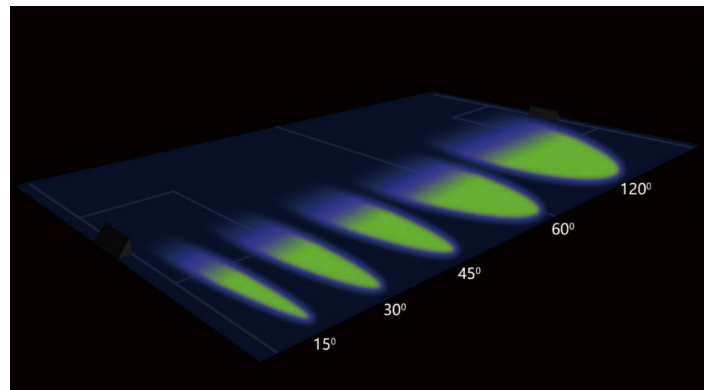

Ordering Guide Example: MST2-1500W-27K-15-LA

Fixture Type	Wattage	Color Temp.	Voltage	Beam Angle	Finish	Optional Accessories
MST2-	1500W	27K = 2700K	Blank = 120-277V	15 = 15°	Blank = Silver	Blank = No Accessories
	1800W	30K = 3000K	HV = 277-480V	30 = 30°		LA = Laser Aiming Sight
		40K = 4000K		45 = 45°		
		50K = 5000K		60 = 60°		
		RGB		120 = 120°		
		RGBW				

MST2 Series

LED Sport Light

Fixture Type:
Project Name
Location:
Date:

Performance Data

WATTAGE	EPA	5000K	
		LUMEN	EFFICACY
1500W	2.74	195,000lm	130 lumens/watt
1800W	2.74	234,000lm	130 lumens/watt

Distribution Type

Fixture Type:
Project Name
Location:
Date:

Distribution Type

15° Beam Angle

30° Beam Angle

45° Beam Angle

60° Beam Angle

120° Beam Angle

Optional Accessories