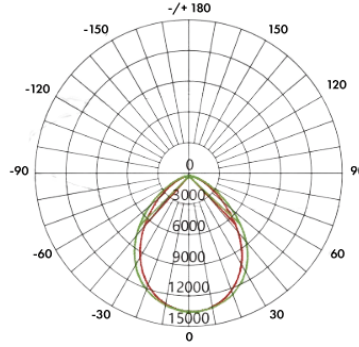

Dimensions

Product Performance Standard

Size:	25.25" x 41.1" x 38.81"	Power Factor:	95%
Weight:	132.28lbs	LED Life Span:	50,000 Hrs
IP Rate:	IP66	Dimmable:	1-10V Dimmable
Color Temp:	2700-5000K RGB/RGBW	THD:	<15%
CRI:	80	Warranty:	5 Years
Input Voltage:	120-277V	Ambient Operation Temperature:	-40C° (-40°F) ~50C° (122°F)

Ordering Guide Example: MST2-1500W-27K-15-LA

Fixture Type	Wattage	Color Temp.	Voltage	Beam Angle	Finish	Optional Accessories
MST2-	1500W	27K = 2700K	Blank = 120-277V	15 = 15°	Blank = Silver	Blank = No Accessories
	1800W	30K = 3000K	HV = 277-480V	30 = 30°		LA = Laser Aiming Sight
		40K = 4000K		45 = 45°		
		50K = 5000K		60 = 60°		
		RGB		120 = 120°		
		RGBW				

MST2 Series

LED Sport Light

Fixture Type:
Project Name
Location:
Date:

Performance Data

WATTAGE	EPA	5000K	
		LUMEN	EFFICACY
1500W	2.74	195,000lm	130 lumens/watt
1800W	2.74	234,000lm	130 lumens/watt

Distribution Type

Fixture Type:
Project Name
Location:
Date:

Distribution Type

15° Beam Angle

30° Beam Angle

45° Beam Angle

60° Beam Angle

120° Beam Angle

Optional Accessories