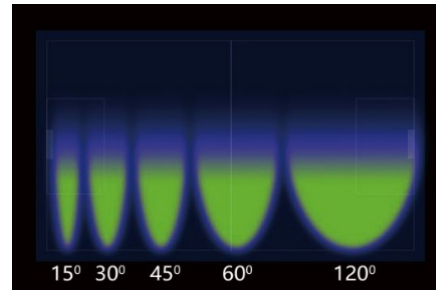

Dimensions

Product Performance Standard

Size:	25.25" x 41.1" x 38.81"	Power Factor:	95%
Weight:	132.28lbs	LED Life Span:	50,000 Hrs
IP Rate:	IP66	Dimmable:	1-10V Dimmable
Color Temp:	2700-5000K RGB/RGBW	THD:	<15%
CRI:	80	Warranty:	5 Years
Input Voltage:	120-277V	Ambient Operation Temperature:	-40C° (-40°F) ~50C° (122°F)

Ordering Guide Example: MST2-1500W-27K-15-LA

Fixture Type	Wattage	Color Temp.	Voltage	Beam Angle	Finish	Optional Accessories
MST2-	1500W	27K = 2700K	Blank = 120-277V	15 = 15°	Blank = Silver	Blank = No Accessories
	1800W	30K = 3000K	HV = 277-480V	30 = 30°		LA = Laser Aiming Sight
		40K = 4000K		45 = 45°		
		50K = 5000K		60 = 60°		
		RGB		120 = 120°		
		RGBW				

MST2 Series

LED Sport Light

Fixture Type:
Project Name
Location:
Date:

Performance Data

WATTAGE	EPA	5000K	
		LUMEN	EFFICACY
1500W	2.74	195,000lm	130 lumens/watt
1800W	2.74	234,000lm	130 lumens/watt

Distribution Type

Fixture Type:
Project Name
Location:
Date:

Distribution Type

15° Beam Angle

30° Beam Angle

45° Beam Angle

60° Beam Angle

120° Beam Angle

Optional Accessories