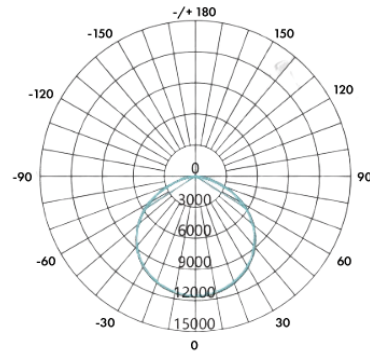

Dimensions

Product Performance Standard

Size:	25.25" x 41.1" x 38.81"	Power Factor:	95%
Weight:	132.28lbs	LED Life Span:	50,000 Hrs
IP Rate:	IP66	Dimmable:	1-10V Dimmable
Color Temp:	2700-5000K RGB/RGBW	THD:	<15%
CRI:	80	Warranty:	5 Years
Input Voltage:	120-277V	Ambient Operation Temperature:	-40C° (-40°F) ~50C° (122°F)

Ordering Guide Example: MST2-1500W-27K-15-LA

Fixture Type	Wattage	Color Temp.	Voltage	Beam Angle	Finish	Optional Accessories
MST2-	1500W	27K = 2700K	Blank = 120-277V	15 = 15°	Blank = Silver	Blank = No Accessories
	1800W	30K = 3000K	HV = 277-480V	30 = 30°		LA = Laser Aiming Sight
		40K = 4000K		45 = 45°		
		50K = 5000K		60 = 60°		
		RGB		120 = 120°		
		RGBW				

Fixture Type:
Project Name
Location:
Date:

Distribution Type

15° Beam Angle

30° Beam Angle

45° Beam Angle

60° Beam Angle

120° Beam Angle

Optional Accessories