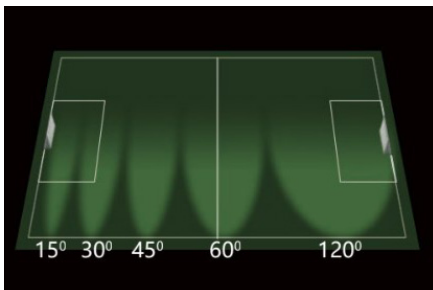

Dimensions

Product Performance Standard

Size:	25.25" x 41.1" x 38.81"	Power Factor:	95%
Weight:	132.28lbs	LED Life Span:	50,000 Hrs
IP Rate:	IP66	Dimmable:	1-10V Dimmable
Color Temp:	2700-5000K RGB/RGBW	THD:	<15%
CRI:	80	Warranty:	5 Years
Input Voltage:	120-277V	Ambient Operation Temperature:	-40C° (-40°F) ~50C° (122°F)

Ordering Guide Example: MST2-1500W-27K-15-LA

Fixture Type	Wattage	Color Temp.	Voltage	Beam Angle	Finish	Optional Accessories
MST2-	1500W	27K = 2700K	Blank = 120-277V	15 = 15°	Blank = Silver	Blank = No Accessories
	1800W	30K = 3000K	HV = 277-480V	30 = 30°		LA = Laser Aiming Sight
		40K = 4000K		45 = 45°		
		50K = 5000K		60 = 60°		
		RGB		120 = 120°		
		RGBW				

MST2 Series

LED Sport Light

Fixture Type:
Project Name
Location:
Date:

Performance Data

WATTAGE	EPA	5000K	
		LUMEN	EFFICACY
1500W	2.74	195,000lm	130 lumens/watt
1800W	2.74	234,000lm	130 lumens/watt

Distribution Type

Fixture Type:
Project Name
Location:
Date:

Distribution Type

15° Beam Angle

30° Beam Angle

45° Beam Angle

60° Beam Angle

120° Beam Angle

Optional Accessories