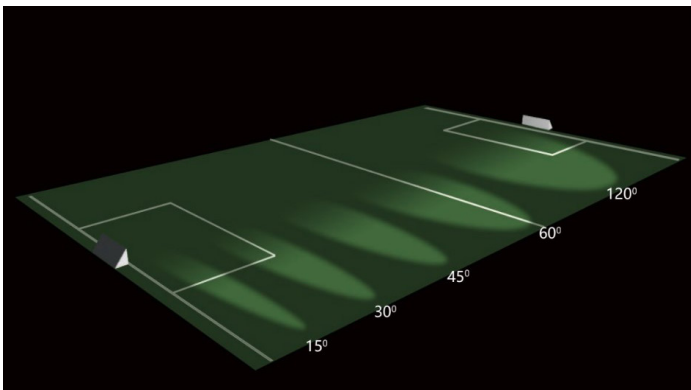

Dimensions

Product Performance Standard

Size:	25.25" x 41.1" x 38.81"	Power Factor:	95%
Weight:	132.28lbs	LED Life Span:	50,000 Hrs
IP Rate:	IP66	Dimmable:	1-10V Dimmable
Color Temp:	2700-5000K RGB/RGBW	THD:	<15%
CRI:	80	Warranty:	5 Years
Input Voltage:	120-277V	Ambient Operation Temperature:	-40C° (-40°F) ~50C° (122°F)

Ordering Guide Example: MST2-1500W-27K-15-LA

Fixture Type	Wattage	Color Temp.	Voltage	Beam Angle	Finish	Optional Accessories
MST2-	1500W	27K = 2700K	Blank = 120-277V	15 = 15°	Blank = Silver	Blank = No Accessories
	1800W	30K = 3000K	HV = 277-480V	30 = 30°		LA = Laser Aiming Sight
		40K = 4000K		45 = 45°		
		50K = 5000K		60 = 60°		
		RGB		120 = 120°		
		RGBW				

MST2 Series

LED Sport Light

Fixture Type:
Project Name
Location:
Date:

Performance Data

WATTAGE	EPA	5000K	
		LUMEN	EFFICACY
1500W	2.74	195,000lm	130 lumens/watt
1800W	2.74	234,000lm	130 lumens/watt

Distribution Type

Fixture Type:
Project Name
Location:
Date:

Distribution Type

15° Beam Angle

30° Beam Angle

45° Beam Angle

60° Beam Angle

120° Beam Angle

Optional Accessories