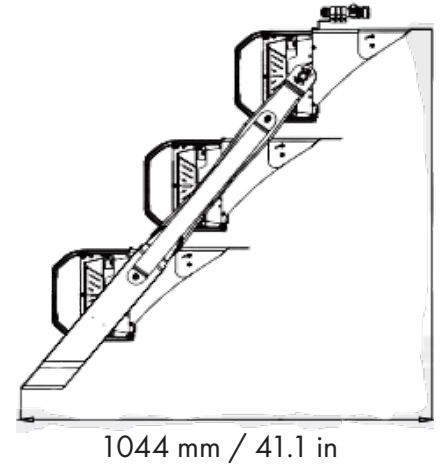

Dimensions

Product Performance Standard

Size:	25.25" x 41.1" x 38.81"	Power Factor:	95%
Weight:	132.28lbs	LED Life Span:	50,000 Hrs
IP Rate:	IP66	Dimmable:	1-10V Dimmable
Color Temp:	2700-5000K RGB/RGBW	THD:	<15%
CRI:	80	Warranty:	5 Years
Input Voltage:	120-277V	Ambient Operation Temperature:	-40C° (-40°F) ~50C° (122°F)