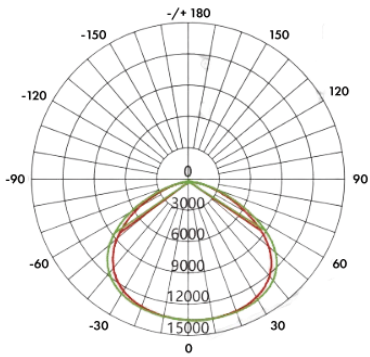

Dimensions

Product Performance Standard

Size:	25.25" x 41.1" x 38.81"	Power Factor:	95%
Weight:	132.28lbs	LED Life Span:	50,000 Hrs
IP Rate:	IP66	Dimmable:	1-10V Dimmable
Color Temp:	2700-5000K RGB/RGBW	THD:	<15%
CRI:	80	Warranty:	5 Years
Input Voltage:	120-277V	Ambient Operation Temperature:	-40C° (-40°F) ~50C° (122°F)

Ordering Guide Example: MST2-1500W-27K-15-LA

Fixture Type	Wattage	Color Temp.	Voltage	Beam Angle	Finish	Optional Accessories
MST2-	1500W	27K = 2700K	Blank = 120-277V	15 = 15°	Blank = Silver	Blank = No Accessories
	1800W	30K = 3000K	HV = 277-480V	30 = 30°		LA = Laser Aiming Sight
		40K = 4000K		45 = 45°		
		50K = 5000K		60 = 60°		
		RGB		120 = 120°		
		RGBW				

MST2 Series

LED Sport Light

Fixture Type:
Project Name
Location:
Date:

Performance Data

WATTAGE	EPA	5000K	
		LUMEN	EFFICACY
1500W	2.74	195,000lm	130 lumens/watt
1800W	2.74	234,000lm	130 lumens/watt

Distribution Type

Fixture Type:
Project Name
Location:
Date:

Distribution Type

15° Beam Angle

30° Beam Angle

45° Beam Angle

60° Beam Angle

120° Beam Angle

Optional Accessories