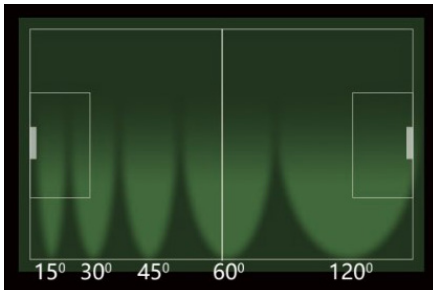

Dimensions

Product Performance Standard

Size:	25.25" x 41.1" x 38.81"	Power Factor:	95%
Weight:	132.28lbs	LED Life Span:	50,000 Hrs
IP Rate:	IP66	Dimmable:	1-10V Dimmable
Color Temp:	2700-5000K RGB/RGBW	THD:	<15%
CRI:	80	Warranty:	5 Years
Input Voltage:	120-277V	Ambient Operation Temperature:	-40C° (-40°F) ~50C° (122°F)

Ordering Guide Example: MST2-1500W-27K-15-LA

Fixture Type	Wattage	Color Temp.	Voltage	Beam Angle	Finish	Optional Accessories
MST2-	1500W	27K = 2700K	Blank = 120-277V	15 = 15°	Blank = Silver	Blank = No Accessories
	1800W	30K = 3000K	HV = 277-480V	30 = 30°		LA = Laser Aiming Sight
		40K = 4000K		45 = 45°		
		50K = 5000K		60 = 60°		
		RGB		120 = 120°		
		RGBW				

MST2 Series

LED Sport Light

Fixture Type:
Project Name
Location:
Date:

Performance Data

WATTAGE	EPA	5000K	
		LUMEN	EFFICACY
1500W	2.74	195,000lm	130 lumens/watt
1800W	2.74	234,000lm	130 lumens/watt

Distribution Type

Fixture Type:
Project Name
Location:
Date:

Distribution Type

15° Beam Angle

30° Beam Angle

45° Beam Angle

60° Beam Angle

120° Beam Angle

Optional Accessories