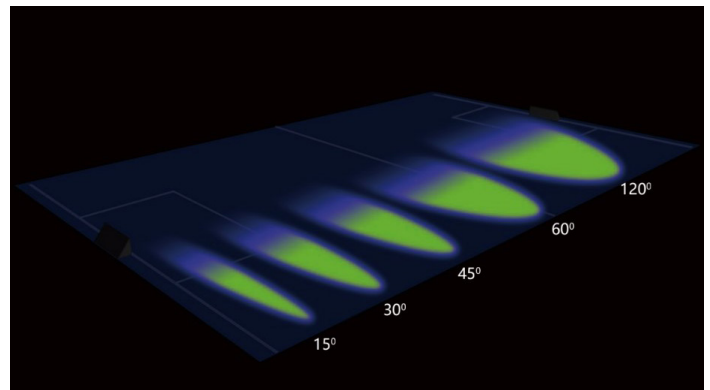

MST2 Series

LED Sport Light

Fixture Type:

Project Name

Location:

Date:

Performance Data

WATTAGE	EPA	5000K	
		LUMEN	EFFICACY
400W	0.81	52000lm	130 lumens/watt
500W	0.81	65000lm	130 lumens/watt
650W	0.81	84500lm	130 lumens/watt

Distribution Type