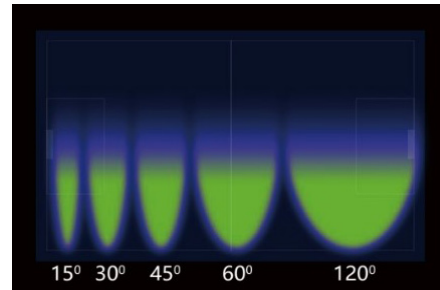

MST2 Series

LED Sport Light

Fixture Type:

Project Name

Location:

Date:

Performance Data

WATTAGE	EPA	5000K	
		LUMEN	EFFICACY
400W	0.81	52000lm	130 lumens/watt
500W	0.81	65000lm	130 lumens/watt
650W	0.81	84500lm	130 lumens/watt

Distribution Type