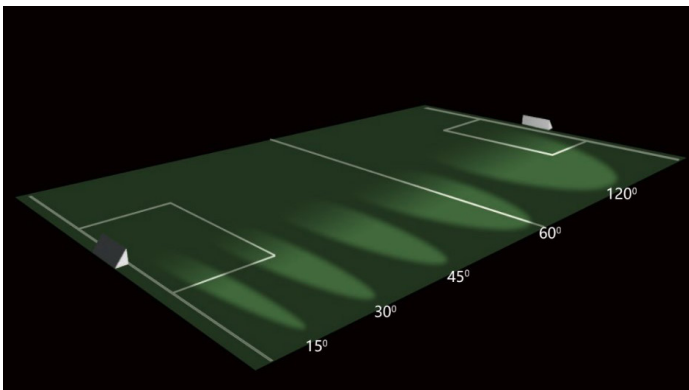

Dimensions

Product Performance Standard

Size:	23 3/4" x 23" x 13 5/8"	Power Factor:	95%
Weight:	44lbs	LED Life Span:	50,000 Hrs
IP Rate:	IP66	Dimmable:	1-10V Dimmable
Color Temp:	2700-5000K RGB/RGBW	THD:	<15%
CRI:	80	Warranty:	5 Years
Input Voltage:	120-277V or 277-480V	Ambient Operation Temperature:	-40C° (-40°F) ~50C° (122°F)

Ordering Guide Example: MST2-400W-27K-15-LA

Fixture Type	Wattage	Color Temp.	Voltage	Beam Angle	Finish	Optional Accessories
MST2-	400W	27K = 2700K	Blank = 120-277V	15 = 15°	Blank = Silver	Blank = No Accessories
	500W	30K = 3000K	HV = 277-480V	30 = 30°		LA = Laser Aiming Sight
	650W	40K = 4000K		45 = 45°		
		50K = 5000K		60 = 60°		
		RGB		120 = 120°		
		RGBW				

MST2 Series

LED Sport Light

Fixture Type:

Project Name

Location:

Date:

Performance Data

WATTAGE	EPA	5000K	
		LUMEN	EFFICACY
400W	0.81	52000lm	130 lumens/watt
500W	0.81	65000lm	130 lumens/watt
650W	0.81	84500lm	130 lumens/watt

Distribution Type

Fixture Type:

Project Name

Location:

Date:

Distribution Type

15° Beam Angle

30° Beam Angle