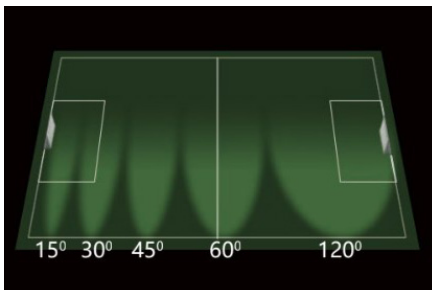

Dimensions

Product Performance Standard

Size:	23 3/4" x 23" x 13 5/8"	Power Factor:	95%
Weight:	44lbs	LED Life Span:	50,000 Hrs
IP Rate:	IP66	Dimmable:	1-10V Dimmable
Color Temp:	2700-5000K RGB/RGBW	THD:	<15%
CRI:	80	Warranty:	5 Years
Input Voltage:	120-277V or 277-480V	Ambient Operation Temperature:	-40C° (-40°F) ~50C° (122°F)

Ordering Guide Example: MST2-400W-27K-15-LA

Fixture Type	Wattage	Color Temp.	Voltage	Beam Angle	Finish	Optional Accessories
MST2-	400W	27K = 2700K	Blank = 120-277V	15 = 15°	Blank = Silver	Blank = No Accessories
	500W	30K = 3000K	HV = 277-480V	30 = 30°		LA = Laser Aiming Sight
	650W	40K = 4000K		45 = 45°		
		50K = 5000K		60 = 60°		
		RGB		120 = 120°		
		RGBW				

MST2 Series

LED Sport Light

Fixture Type:

Project Name

Location:

Date:

Performance Data

WATTAGE	EPA	5000K	
		LUMEN	EFFICACY
400W	0.81	52000lm	130 lumens/watt
500W	0.81	65000lm	130 lumens/watt
650W	0.81	84500lm	130 lumens/watt

Distribution Type

Fixture Type:

Project Name

Location:

Date:

Distribution Type

15° Beam Angle

30° Beam Angle