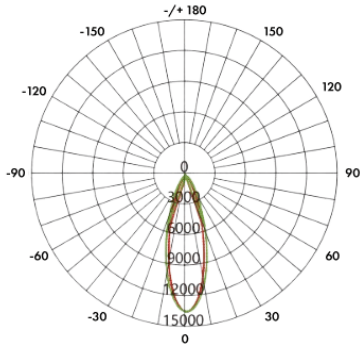

Dimensions

Product Performance Standard

Size:	23 3/4" x 23" x 13 5/8"	Power Factor:	95%
Weight:	44lbs	LED Life Span:	50,000 Hrs
IP Rate:	IP66	Dimmable:	1-10V Dimmable
Color Temp:	2700-5000K RGB/RGBW	THD:	<15%
CRI:	80	Warranty:	5 Years
Input Voltage:	120-277V or 277-480V	Ambient Operation Temperature:	-40C° (-40°F) ~50C° (122°F)

Ordering Guide Example: MST2-400W-27K-15-LA

Fixture Type	Wattage	Color Temp.	Voltage	Beam Angle	Finish	Optional Accessories
MST2-	400W	27K = 2700K	Blank = 120-277V	15 = 15°	Blank = Silver	Blank = No Accessories
	500W	30K = 3000K	HV = 277-480V	30 = 30°		LA = Laser Aiming Sight
	650W	40K = 4000K		45 = 45°		
		50K = 5000K		60 = 60°		
		RGB		120 = 120°		
		RGBW				

Distribution Type

Fixture Type:

Project Name

Location:

Date:

Distribution Type

15° Beam Angle

30° Beam Angle

45° Beam Angle

60° Beam Angle

120° Beam Angle

Optional Accessories

Laser Aiming Sight

- SKU: LASERAIMINGSIGHT

- Our laser aiming device provides precise control in angling and aiming to your exact optimal positioning