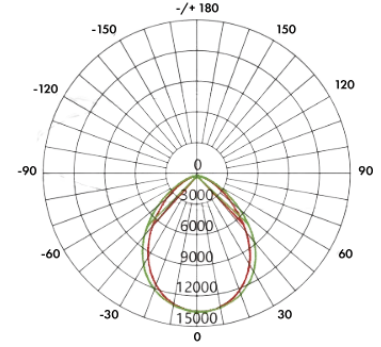

Dimensions

Product Performance Standard

Size:	23 3/4" x 23" x 13 5/8"	Power Factor:	95%
Weight:	44lbs	LED Life Span:	50,000 Hrs
IP Rate:	IP66	Dimmable:	1-10V Dimmable
Color Temp:	2700-5000K RGB/RGBW	THD:	<15%
CRI:	80	Warranty:	5 Years
Input Voltage:	120-277V or 277-480V	Ambient Operation Temperature:	-40C° (-40°F) ~50C° (122°F)

Ordering Guide Example: MST2-400W-27K-15-LA

Fixture Type	Wattage	Color Temp.	Voltage	Beam Angle	Finish	Optional Accessories
MST2-	400W	27K = 2700K	Blank = 120-277V	15 = 15°	Blank = Silver	Blank = No Accessories
	500W	30K = 3000K	HV = 277-480V	30 = 30°		LA = Laser Aiming Sight
	650W	40K = 4000K		45 = 45°		
		50K = 5000K		60 = 60°		
		RGB		120 = 120°		
		RGBW				

Distribution Type

Fixture Type:

Project Name

Location:

Date:

Distribution Type

15° Beam Angle

30° Beam Angle

45° Beam Angle

60° Beam Angle

120° Beam Angle

Optional Accessories

Laser Aiming Sight

- SKU: LASERAIMINGSIGHT

- Our laser aiming device provides precise control in angling and aiming to your exact optimal positioning