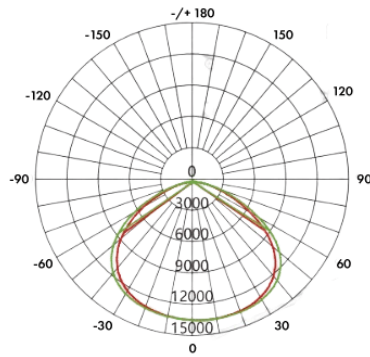

Dimensions

Product Performance Standard

Size:	23 3/4" x 23" x 13 5/8"	Power Factor:	95%
Weight:	44lbs	LED Life Span:	50,000 Hrs
IP Rate:	IP66	Dimmable:	1-10V Dimmable
Color Temp:	2700-5000K RGB/RGBW	THD:	<15%
CRI:	80	Warranty:	5 Years
Input Voltage:	120-277V or 277-480V	Ambient Operation Temperature:	-40C° (-40°F) ~50C° (122°F)

Ordering Guide Example: MST2-400W-27K-15-LA

Fixture Type	Wattage	Color Temp.	Voltage	Beam Angle	Finish	Optional Accessories
MST2-	400W	27K = 2700K	Blank = 120-277V	15 = 15°	Blank = Silver	Blank = No Accessories
	500W	30K = 3000K	HV = 277-480V	30 = 30°		LA = Laser Aiming Sight
	650W	40K = 4000K		45 = 45°		
		50K = 5000K		60 = 60°		
		RGB		120 = 120°		
		RGBW				

Distribution Type

Fixture Type:

Project Name

Location:

Date:

Distribution Type

15° Beam Angle

30° Beam Angle

45° Beam Angle

60° Beam Angle

120° Beam Angle

Optional Accessories

Laser Aiming Sight

- SKU: LASERAIMINGSIGHT

- Our laser aiming device provides precise control in angling and aiming to your exact optimal positioning