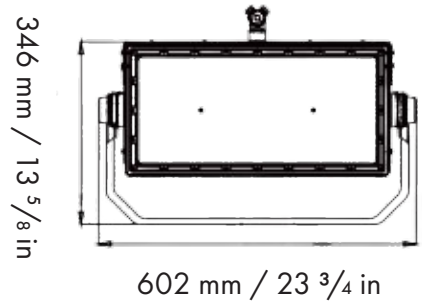

Dimensions

Product Performance Standard

Size:	23 3/4" x 23" x 13 5/8"	Power Factor:	95%
Weight:	44lbs	LED Life Span:	50,000 Hrs
IP Rate:	IP66	Dimmable:	1-10V Dimmable
Color Temp:	2700-5000K RGB/RGBW	THD:	<15%
CRI:	80	Warranty:	5 Years
Input Voltage:	120-277V or 277-480V	Ambient Operation Temperature:	-40C° (-40°F) ~50C° (122°F)

Ordering Guide Example: MST2-400W-27K-15-LA

Fixture Type	Wattage	Color Temp.	Voltage	Beam Angle	Finish	Optional Accessories
MST2-	400W	27K = 2700K	Blank = 120-277V	15 = 15°	Blank = Silver	Blank = No Accessories
	500W	30K = 3000K	HV = 277-480V	30 = 30°		LA = Laser Aiming Sight
	650W	40K = 4000K		45 = 45°		
		50K = 5000K		60 = 60°		
		RGB		120 = 120°		
		RGBW				