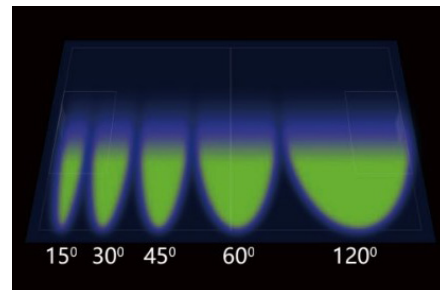

Dimensions

Product Performance Standard

Size:	23 3/4" x 23" x 13 5/8"	Power Factor:	95%
Weight:	44lbs	LED Life Span:	50,000 Hrs
IP Rate:	IP66	Dimmable:	1-10V Dimmable
Color Temp:	2700-5000K RGB/RGBW	THD:	<15%
CRI:	80	Warranty:	5 Years
Input Voltage:	120-277V or 277-480V	Ambient Operation Temperature:	-40C° (-40°F) ~50C° (122°F)

Ordering Guide Example: MST2-400W-27K-15-LA

Fixture Type	Wattage	Color Temp.	Voltage	Beam Angle	Finish	Optional Accessories
MST2-	400W	27K = 2700K	Blank = 120-277V	15 = 15°	Blank = Silver	Blank = No Accessories
	500W	30K = 3000K	HV = 277-480V	30 = 30°		LA = Laser Aiming Sight
	650W	40K = 4000K		45 = 45°		
		50K = 5000K		60 = 60°		
		RGB		120 = 120°		
		RGBW				

MST2 Series

LED Sport Light

Fixture Type:

Project Name

Location:

Date:

Performance Data

WATTAGE	EPA	5000K	
		LUMEN	EFFICACY
400W	0.81	52000lm	130 lumens/watt
500W	0.81	65000lm	130 lumens/watt
650W	0.81	84500lm	130 lumens/watt

Distribution Type

Fixture Type:

Project Name

Location:

Date:

Distribution Type

15° Beam Angle

30° Beam Angle