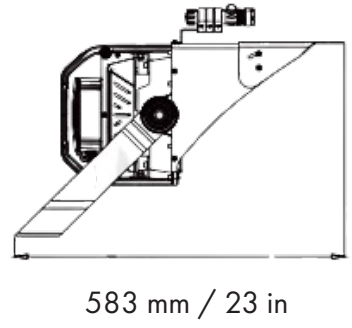

Dimensions

Product Performance Standard

Size:	23 3/4" x 23" x 13 5/8"	Power Factor:	95%
Weight:	44lbs	LED Life Span:	50,000 Hrs
IP Rate:	IP66	Dimmable:	1-10V Dimmable
Color Temp:	2700-5000K RGB/RGBW	THD:	<15%
CRI:	80	Warranty:	5 Years
Input Voltage:	120-277V or 277-480V	Ambient Operation Temperature:	-40C° (-40°F) ~50C° (122°F)

Ordering Guide Example: MST2-400W-27K-15-LA

Fixture Type	Wattage	Color Temp.	Voltage	Beam Angle	Finish	Optional Accessories
MST2-	400W	27K = 2700K	Blank = 120-277V	15 = 15°	Blank = Silver	Blank = No Accessories
	500W	30K = 3000K	HV = 277-480V	30 = 30°		LA = Laser Aiming Sight
	650W	40K = 4000K		45 = 45°		
		50K = 5000K		60 = 60°		
		RGB		120 = 120°		
		RGBW				