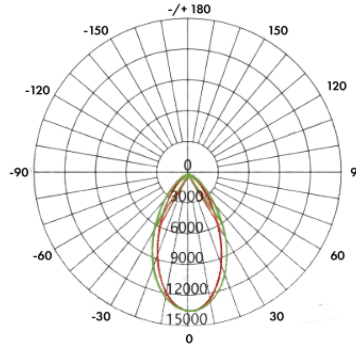

Dimensions

Product Performance Standard

Size:	23 3/4" x 23" x 13 5/8"	Power Factor:	95%
Weight:	44lbs	LED Life Span:	50,000 Hrs
IP Rate:	IP66	Dimmable:	1-10V Dimmable
Color Temp:	2700-5000K RGB/RGBW	THD:	<15%
CRI:	80	Warranty:	5 Years
Input Voltage:	120-277V or 277-480V	Ambient Operation Temperature:	-40C° (-40°F) ~50C° (122°F)

Ordering Guide Example: MST2-400W-27K-15-LA

Fixture Type	Wattage	Color Temp.	Voltage	Beam Angle	Finish	Optional Accessories
MST2-	400W	27K = 2700K	Blank = 120-277V	15 = 15°	Blank = Silver	Blank = No Accessories
	500W	30K = 3000K	HV = 277-480V	30 = 30°		LA = Laser Aiming Sight
	650W	40K = 4000K		45 = 45°		
		50K = 5000K		60 = 60°		
		RGB		120 = 120°		
		RGBW				

Distribution Type

Fixture Type:

Project Name

Location:

Date:

Distribution Type

15° Beam Angle

30° Beam Angle

45° Beam Angle

60° Beam Angle

120° Beam Angle

Optional Accessories

Laser Aiming Sight

- SKU: LASERAIMINGSIGHT

- Our laser aiming device provides precise control in angling and aiming to your exact optimal positioning