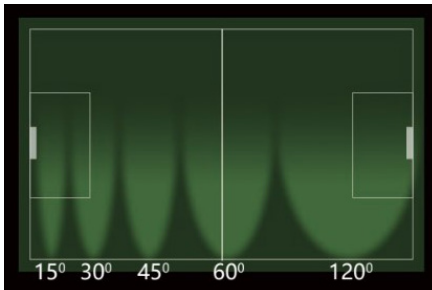

Dimensions

Product Performance Standard

Size:	23 3/4" x 23" x 13 5/8"	Power Factor:	95%
Weight:	44lbs	LED Life Span:	50,000 Hrs
IP Rate:	IP66	Dimmable:	1-10V Dimmable
Color Temp:	2700-5000K RGB/RGBW	THD:	<15%
CRI:	80	Warranty:	5 Years
Input Voltage:	120-277V or 277-480V	Ambient Operation Temperature:	-40C° (-40°F) ~50C° (122°F)

Ordering Guide Example: MST2-400W-27K-15-LA

Fixture Type	Wattage	Color Temp.	Voltage	Beam Angle	Finish	Optional Accessories
MST2-	400W	27K = 2700K	Blank = 120-277V	15 = 15°	Blank = Silver	Blank = No Accessories
	500W	30K = 3000K	HV = 277-480V	30 = 30°		LA = Laser Aiming Sight
	650W	40K = 4000K		45 = 45°		
		50K = 5000K		60 = 60°		
		RGB		120 = 120°		
		RGBW				

MST2 Series

LED Sport Light

Fixture Type:

Project Name

Location:

Date:

Performance Data

WATTAGE	EPA	5000K	
		LUMEN	EFFICACY
400W	0.81	52000lm	130 lumens/watt
500W	0.81	65000lm	130 lumens/watt
650W	0.81	84500lm	130 lumens/watt

Distribution Type

Fixture Type:

Project Name

Location:

Date:

Distribution Type

15° Beam Angle

30° Beam Angle