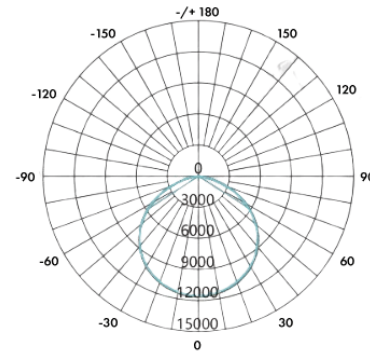

Dimensions

Product Performance Standard

Size:	23 3/4" x 23" x 13 5/8"	Power Factor:	95%
Weight:	44lbs	LED Life Span:	50,000 Hrs
IP Rate:	IP66	Dimmable:	1-10V Dimmable
Color Temp:	2700-5000K RGB/RGBW	THD:	<15%
CRI:	80	Warranty:	5 Years
Input Voltage:	120-277V or 277-480V	Ambient Operation Temperature:	-40C° (-40°F) ~50C° (122°F)

Ordering Guide Example: MST2-400W-27K-15-LA

Fixture Type	Wattage	Color Temp.	Voltage	Beam Angle	Finish	Optional Accessories
MST2-	400W	27K = 2700K	Blank = 120-277V	15 = 15°	Blank = Silver	Blank = No Accessories
	500W	30K = 3000K	HV = 277-480V	30 = 30°		LA = Laser Aiming Sight
	650W	40K = 4000K		45 = 45°		
		50K = 5000K		60 = 60°		
		RGB		120 = 120°		
		RGBW				

Distribution Type

Fixture Type:

Project Name

Location:

Date:

Distribution Type

15° Beam Angle

30° Beam Angle

45° Beam Angle

60° Beam Angle

120° Beam Angle

Optional Accessories

Laser Aiming Sight

- SKU: LASERAIMINGSIGHT

- Our laser aiming device provides precise control in angling and aiming to your exact optimal positioning