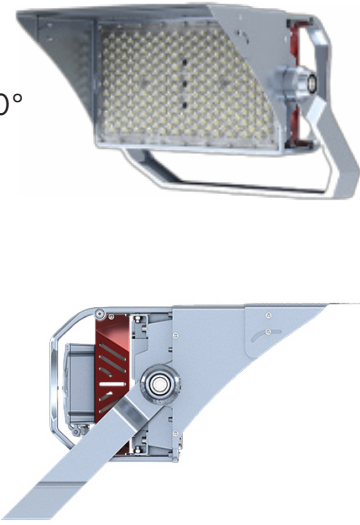

MST2 Series

LED Sport Light

Fixture Type:
Project Name
Location:
Date:

Features

- LED sports light, with high quality aluminum housing and zinc coating for corrosion resistance
- Light beam can be angled at 15°/30°/45°/60°/120°
- Included adjustable trunnion mount
- Optional laser aiming sight for optimal positioning
- Pivoting reflector hood, adjustable from 0° to 35°
- Effective heat dissipation vents to help cool driver

Dimensions

Product Performance Standard

Size:	23 3/4" x 23" x 13 5/8"	Power Factor:	95%
Weight:	44lbs	LED Life Span:	50,000 Hrs
IP Rate:	IP66	Dimmable:	1-10V Dimmable
Color Temp:	2700-5000K RGB/RGBW	THD:	<15%
CRI:	80	Warranty:	5 Years
Input Voltage:	120-277V or 277-480V	Ambient Operation Temperature:	-40C° (-40°F) ~50C° (122°F)