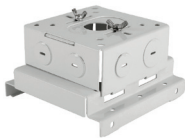

PIR - Motion Sensor

- SKU:BL-823PIR-INT
- Internal PIR Motion Sensor is field installed or pre-installed by request
- Provide multi-level control based on motion or daylight contribution

Surface Mount Box