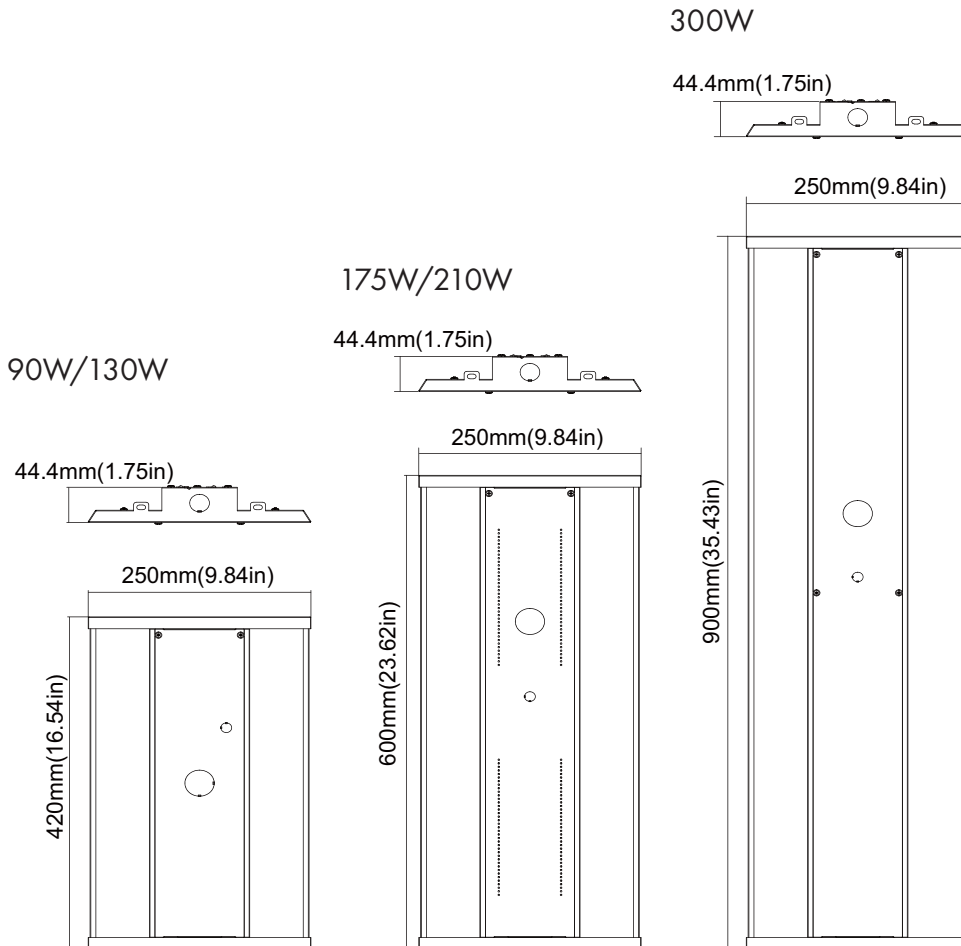

Product Performance Standard

Size	See Page2 for Detail	Power Factor	90%
Weight	10 lb	Life Span	50,000 Hrs
IP Rate	IP65	Dimmable	1-10V Dimmable
Color Temp	4000K/5000K	Efficacy	Up to 140 lm/W
CRI	70	Warranty	5 Years
Input Voltage	120-277V/347-480V	Ambient Operation Temperature	-40C° (-40°F) ~ 45C° (113°F)

LHB3 Series

LED Linear High Bay

Fixture Type:

Project Name:

Location:

Date:

Product Information

		4000K		5000K	
WATTAGE	LUMEN	EFFICACY	LUMEN	EFFICACY	
90W	12600lm	140lm/W	12600lm	140lm/W	
130W	18500lm	142lm/W	18500lm	142lm/W	
175W	24500lm	140lm/W	24500lm	140lm/W	
210W	30000lm	143lm/W	30000lm	143lm/W	
300W	41500lm	138lm/W	41500lm	138lm/W	

Dimension

Fixture Type:

Project Name:

Location:

Date:

Optional Accessories

Wire Guard

15W Emergency Battery Backup