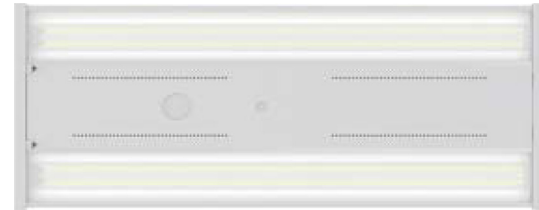

LHB3 Series

LED Linear High Bay

Fixture Type:
Project Name:
Location:
Date:

Features

- Durable extruded aluminum housing LED linear high bay
- Lumen packages ranging from 12600 lm to 41500m
- Color temperature options 4000K or 5000K
- Polycarbonate lens with semi frosted diffuser provided
- Voltage is 120-277 & optional 347-480V
- Standard 1-10V dimming
- Standard 6' adjustable steel wire rope mount, optional 12' adjustable steel wire rope
- Optional PIR motion sensor and emergency battery backup

Product Performance Standard

Size	See Page2 for Detail	Power Factor	90%
Weight	10 lb	Life Span	50,000 Hrs
IP Rate	IP65	Dimmable	1-10V Dimmable
Color Temp	4000K/5000K	Efficacy	Up to 140 lm/W
CRI	70	Warranty	5 Years
Input Voltage	120-277V/347-480V	Ambient Operation Temperature	-40C° (-40°F) ~ 45C° (113°F)

175W/210W

Ordering Guide

Example: LHB3-90W40K

Fixture Type	Wattage	Color Temp.	Voltage	Optional Accessories
LHB3	90W	40K = 4000K	Blank = 120-277V	Blank = No accessories
	130W	50K = 5000K	HV = 347-480V	1MS
	175W			= PIR Motion Sensor (-BL-PIR-823-IN)
	210W			1EM
	300W			= 15W Emergency Battery Backup (-EMBK-LHB-AC15W) 30W Emergency Battery Backup (-EMBK-LHB-AC30W)

Note: 1. Motion sensor and emergency battery backup only suitable for 120-277V
2. Pendant/surface mounting is not supported when an emergency battery is installed.

HC-LHB12FT = 12FT Aircraft Cable
Wire Guard
2PB-LHB= Pendant Mount Jbox