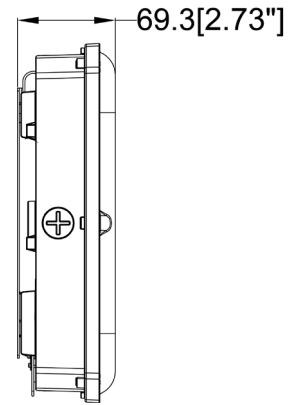

## Product Performance Standard

<b>Size</b>	10" x 10" x 2.7"	<b>Power Factor</b>	90%
<b>Weight</b>	6 lb	<b>Life Span</b>	50,000 Hrs
<b>IP Rate</b>	IP65	<b>Dimmable</b>	0-10V Dimmable
<b>Color Temp</b>	3000K/4000K/5000K	<b>Efficacy</b>	Up to 135 lm/W
<b>CRI</b>	80	<b>Warranty</b>	5 Years
<b>Input Voltage</b>	100-277V	<b>Ambient Operation Temperature</b>	-40C° (-40°F) ~ 45C° (113°F)

## Dimensions