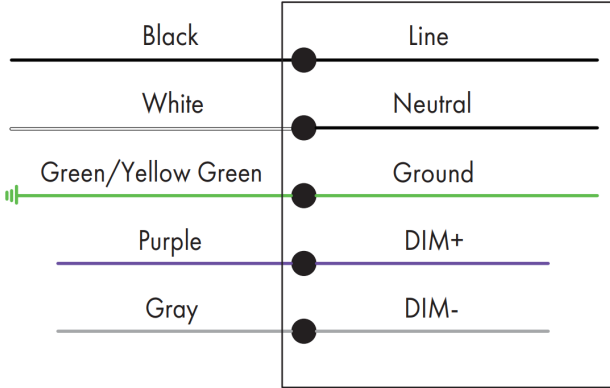

CNP2 Series

Wattage and 3CCT Selectable Canopy

Fixture Type:

Project Name

Location:

Date:

Product Information

WATTAGE	3000K			4000K		5000K	
	LUMEN	EFFICACY		LUMEN	EFFICACY	LUMEN	EFFICACY
80W	10400	130lm/W		10640	133lm/W	10800	135lm/W
60W	7800	130lm/W		7980	133lm/W	8100	135lm/W
40W	5200	130lm/W		5320	133lm/W	5400	135lm/W

Optional Accessories

Internal Plug and Play PIR Motion Sensor

- SKU: BL-ANT3PIN-PIR
- Internal motion sensor is field installed or pre-installed by request

Internal Emergency Battery Backup

- -SKU: EMBK8W-CNP02
- External battery backup is field installed or pre-installed by request
- Delivery 900 lumen for 90 minutes emergency operation

For the accessories detail, please visit www.lironlighting.com/product_categories/add-on-accessories

CNP2 Series

Wattage and 3CCT Selectable Canopy

Fixture Type:

Project Name

Location:

Date:

Wiring Diagram

Scan the QR code or visit www.lironlighting.com/product/cnp2 for the complete luminaire installation guide.

NOTE: