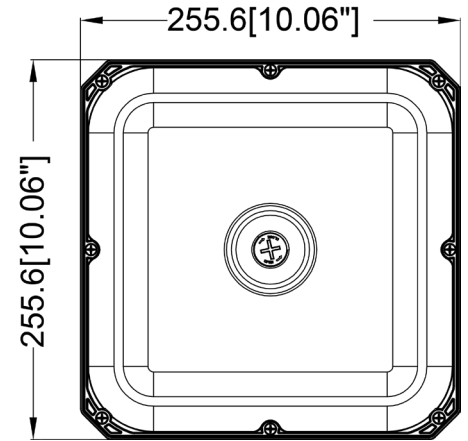

## Product Performance Standard

<b>Size</b>	10" x 10" x 2.7"	<b>Power Factor</b>	90%
<b>Weight</b>	6 lb	<b>Life Span</b>	50,000 Hrs
<b>IP Rate</b>	IP65	<b>Dimmable</b>	0-10V Dimmable
<b>Color Temp</b>	3000K/4000K/5000K	<b>Efficacy</b>	Up to 135 lm/W
<b>CRI</b>	80	<b>Warranty</b>	5 Years
<b>Input Voltage</b>	100-277V	<b>Ambient Operation Temperature</b>	-40C° (-40°F) ~ 45C° (113°F)

## Dimensions