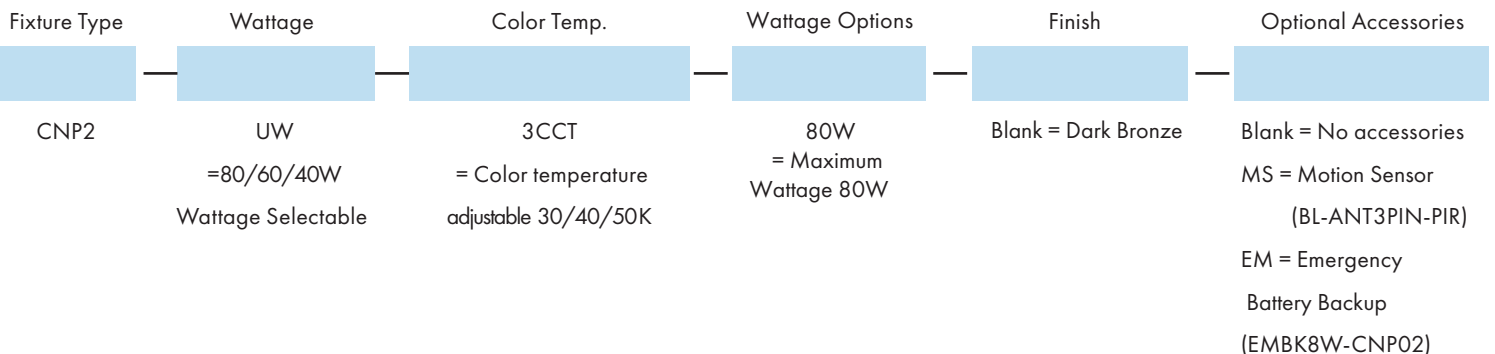

Ordering Guide

Example: CNP2-UW3CCT-80W